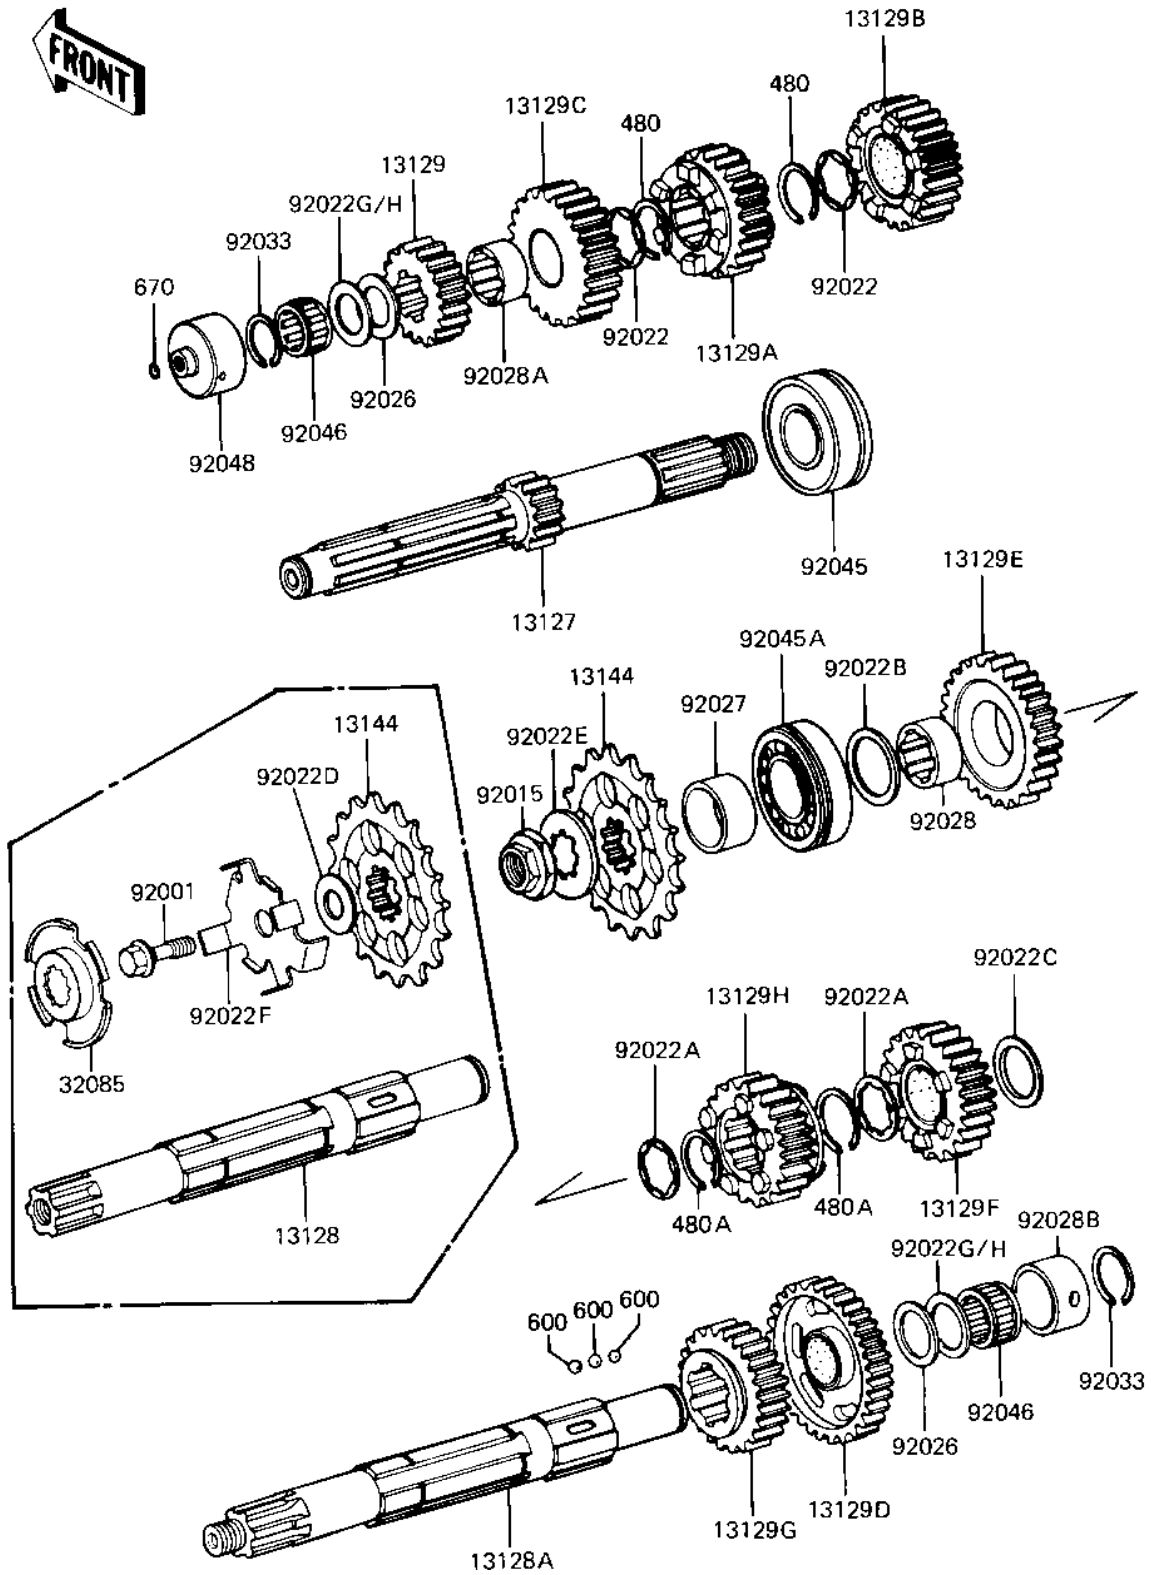

## 1982 Replica PARTS DIAGRAM

TRANSMISSION

E1361-0101

### TRANSMISSION

| ITEM NAME                            | PART NUMBER | QUANTITY |
|--------------------------------------|-------------|----------|
| BEARING-BALL,63/28NC3 (Ref # 92045A) | 92045-1034  | 1        |
| BEARING,PK223013.8 (Ref # 92046)     | 92046-031   | 1        |
| RACE,DRIVE SHAFT BRNG (Ref # 92048)  | 92048-1012  | 1        |
| CIRCLIP 28MM (Ref # 480)             | 480J2800    | 1        |
| CIRCRIP-TYPE-C (Ref # 480A)          | 480J3200    | 1        |
| BALL STEEL 3/16' (Ref # 600)         | 600A0600    | 1        |
| "O" RING,8MM (Ref # 670)             | 670B1508    | 1        |