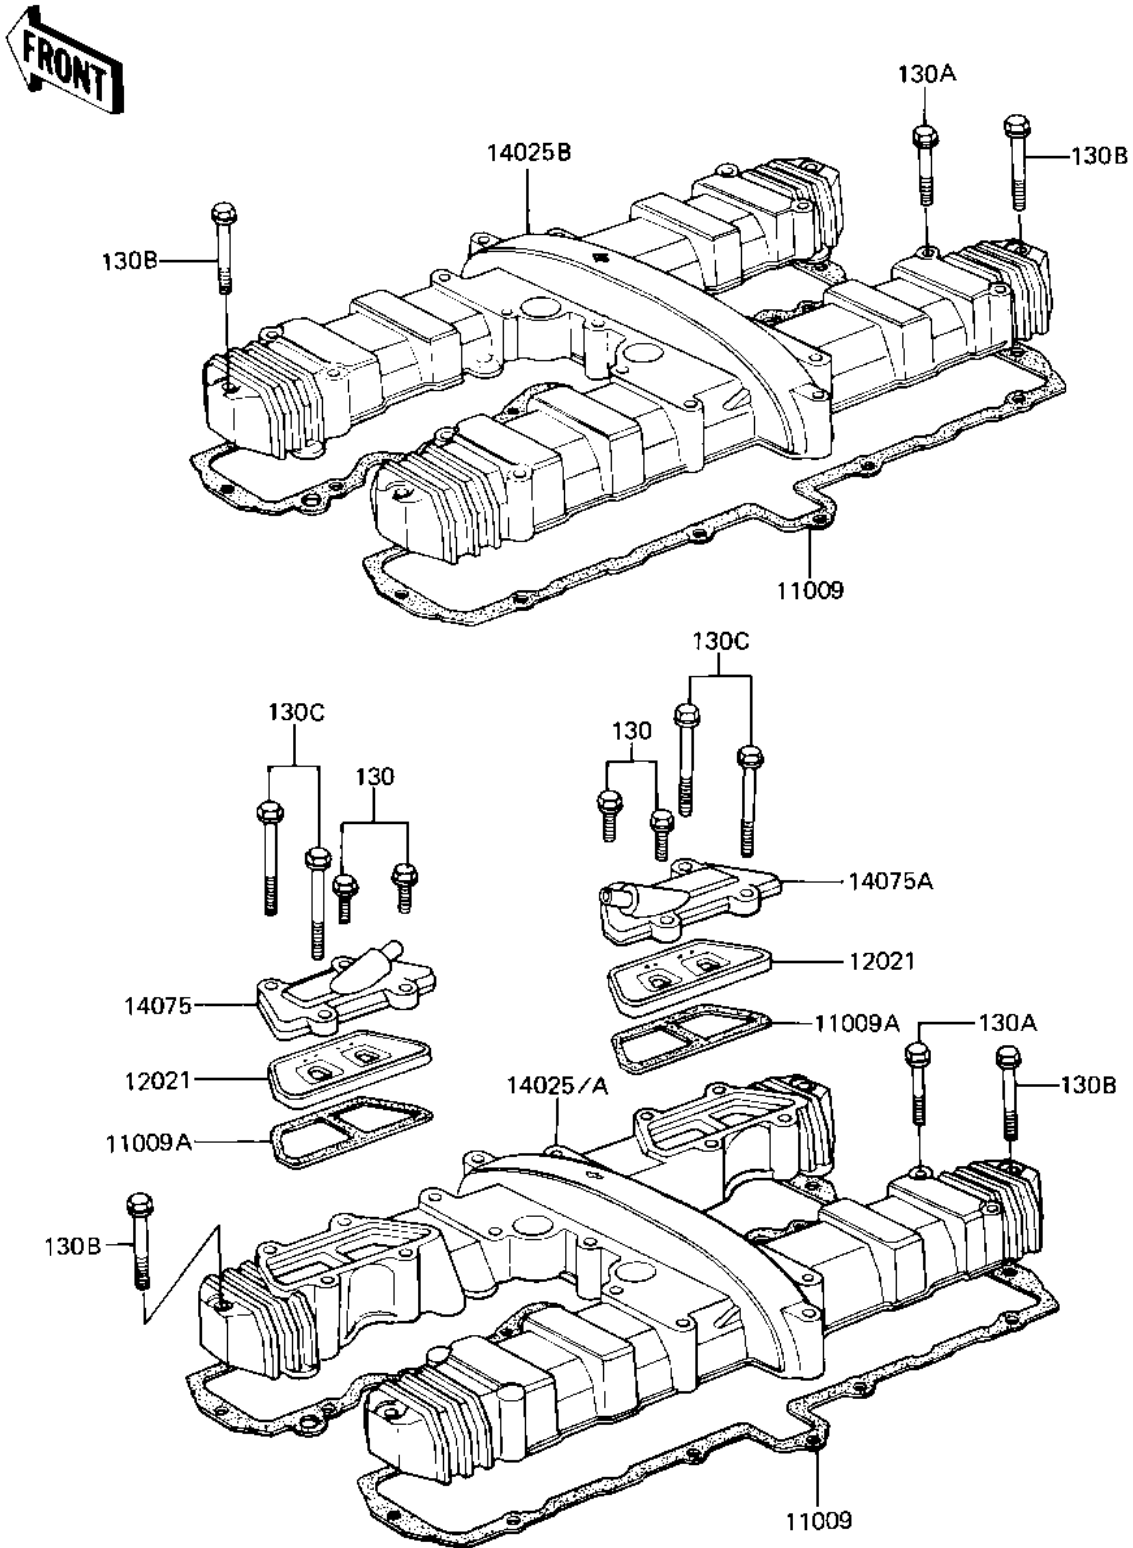

1982 Replica PARTS DIAGRAM

CYLINDER HEAD COVER

E1112-0062

1982 Replica PARTS LIST

CYLINDER HEAD COVER

ITEM NAME	PART NUMBER	QUANTITY
GASKET,CYLINDER HEAD (Ref # 11009)	11009-1205	1
GASKET,REED VALVE (Ref # 11009A)	11060-1066	1
VALVE-ASSY-REED (Ref # 12021)	12021-1008	1
COVER,CYLINDER HEAD,B (Ref # 14025)	14025-1423	1
CAP-ASSY,REED VALVE,L (Ref # 14075)	14075-5022	1
CAP-ASSY,REED VALVE,R (Ref # 14075A)	14075-5023	1
BOLT-FLANGED,6X22,BLA (Ref # 130)	130J0622	1
BOLT,6X45 (Ref # 130A)	92002-1069	1
BOLT-FLANGED,6X52,BLA (Ref # 130B)	130J0652	1
BOLT-FLANGED,6X70,BLA (Ref # 130C)	130J0670	1