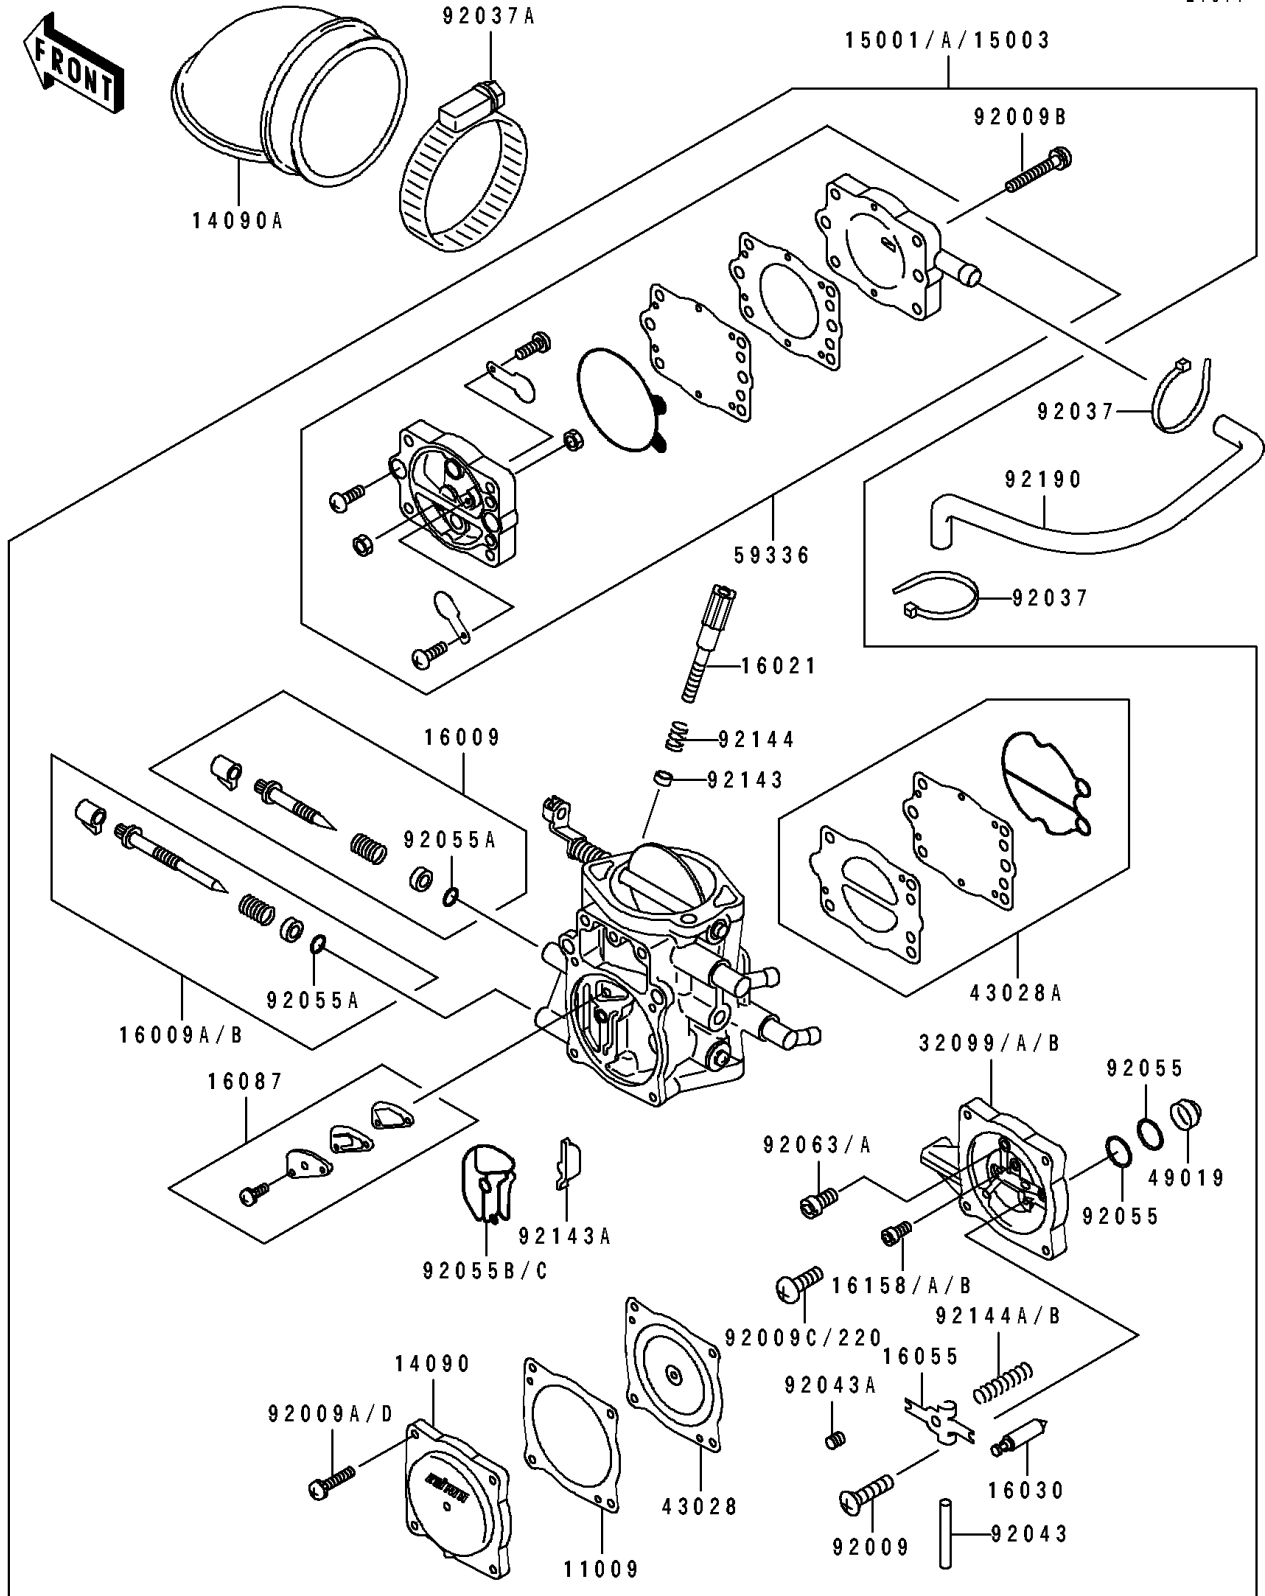

1992 JET SKI® 750 SS PARTS DIAGRAM

Carburetor

E1611

1992 JET SKI® 750 SS PARTS LIST

Carburetor

ITEM NAME	PART NUMBER	QUANTITY
GASKET,DIAPHRAGM (Ref # 11009)	11009-3730	1
COVER,DIAPHRAGM (Ref # 14090)	14090-3702	1
CARBURETOR-ASSY (Ref # 15001)	15001-3764	1
NEEDLE-JET,MAIN (Ref # 16009)	16009-3711	1
NEEDLE-JET,SLOW (Ref # 16009A)	16009-3712	1
SCREW-THROTTLE STOP (Ref # 16021)	16021-3702	1
VALVE-FLOAT (Ref # 16030)	16030-3701	1
ARM-FLOAT (Ref # 16055)	16055-3701	1
VALVE-CHECK (Ref # 16087)	16087-3703	1
JET-SLOW,#75 (Ref # 16158)	16158-3705	1
CASE,CARBURETOR (Ref # 32099)	32099-3754	1
DIAPHRAGM,CARBURETOR (Ref # 43028)	43028-3704	1
DIAPHRAGM,PUMP (Ref # 43028A)	43028-3706	1
FILTER-FUEL,STRAINER (Ref # 49019)	49019-3707	1
CASE-PUMP (Ref # 59336)	59336-3710	1
SCREW,3X6 (Ref # 92009)	92009-3712	1
SCREW,4X18 (Ref # 92009A)	92009-3782	1
SCREW,5X28 (Ref # 92009B)	92009-3783	1
CLAMP (Ref # 92037)	92037-1173	1
PIN,FLOAT (Ref # 92043)	92043-1209	1
PIN,THROTTLE STOP SCREW (Ref # 92043A)	92043-3712	1
RING-O (Ref # 92055)	92055-1246	1
RING-O,ADJUST SCREW (Ref # 92055A)	92055-3713	1
RING-O (Ref # 92055B)	92055-3734	1
JET-MAIN,#155 (Ref # 92063)	92063-3705	1
COLLAR,THROTTLE STOP SCREW (Ref # 92143)	92143-3709	1
COLLAR (Ref # 92143A)	92143-3727	1
SPRING,THROTTLE STOP SCREW (Ref # 92144)	92144-3706	1
SPRING,FLOAT ARM (Ref # 92144A)	92144-3733	1

1992 JET SKI® 750 SS PARTS LIST

Carburetor

ITEM NAME	PART NUMBER	QUANTITY
TUBE,PULSE (Ref # 92190)	92190-3730	1
SCREW-PAN-CROS (Ref # 220)	220D0408	1