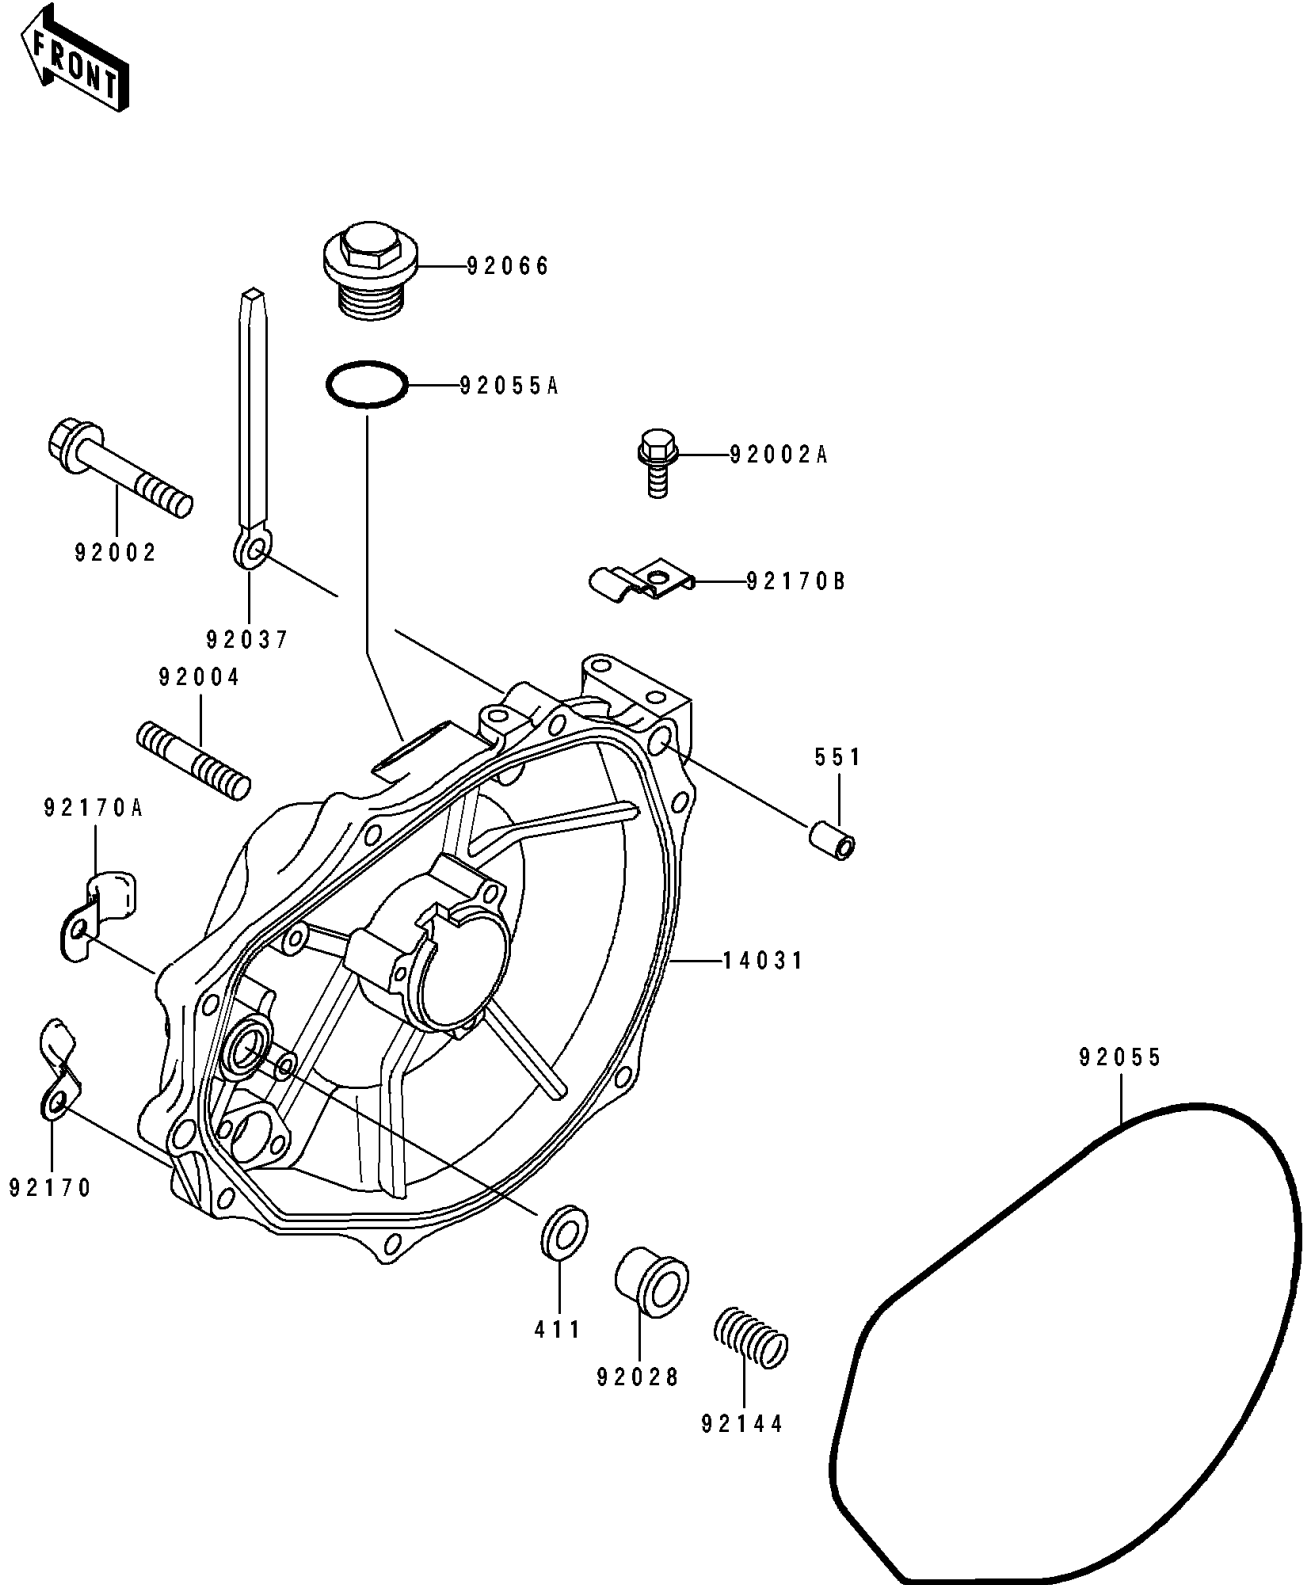

1992 JET SKI® 750 SS PARTS DIAGRAM

Engine Cover(s)

E1431

1992 JET SKI® 750 SS PARTS LIST

Engine Cover(s)

ITEM NAME	PART NUMBER	QUANTITY
COVER-GENERATOR (Ref # 14031)	14031-3717	1
BOLT,6X30 (Ref # 92002)	92002-3726	1
STUD (Ref # 92004)	92004-3710	1
BUSHING (Ref # 92028)	92028-3718	1
CLAMP,L=100 (Ref # 92037)	92037-3736	1
RING-O,GENERATOR COVER (Ref # 92055)	92055-3712	1
RING-O (Ref # 92055A)	92055-515	1
PLUG (Ref # 92066)	92066-3739	1
SPRING (Ref # 92144)	92144-3728	1
CLAMP (Ref # 92170)	92170-3735	1
CLAMP (Ref # 92170A)	92170-3736	1
WASHER-PLAIN,5MM (Ref # 411)	411S0500	1
PIN-DOWEL (Ref # 551)	551R0812	1