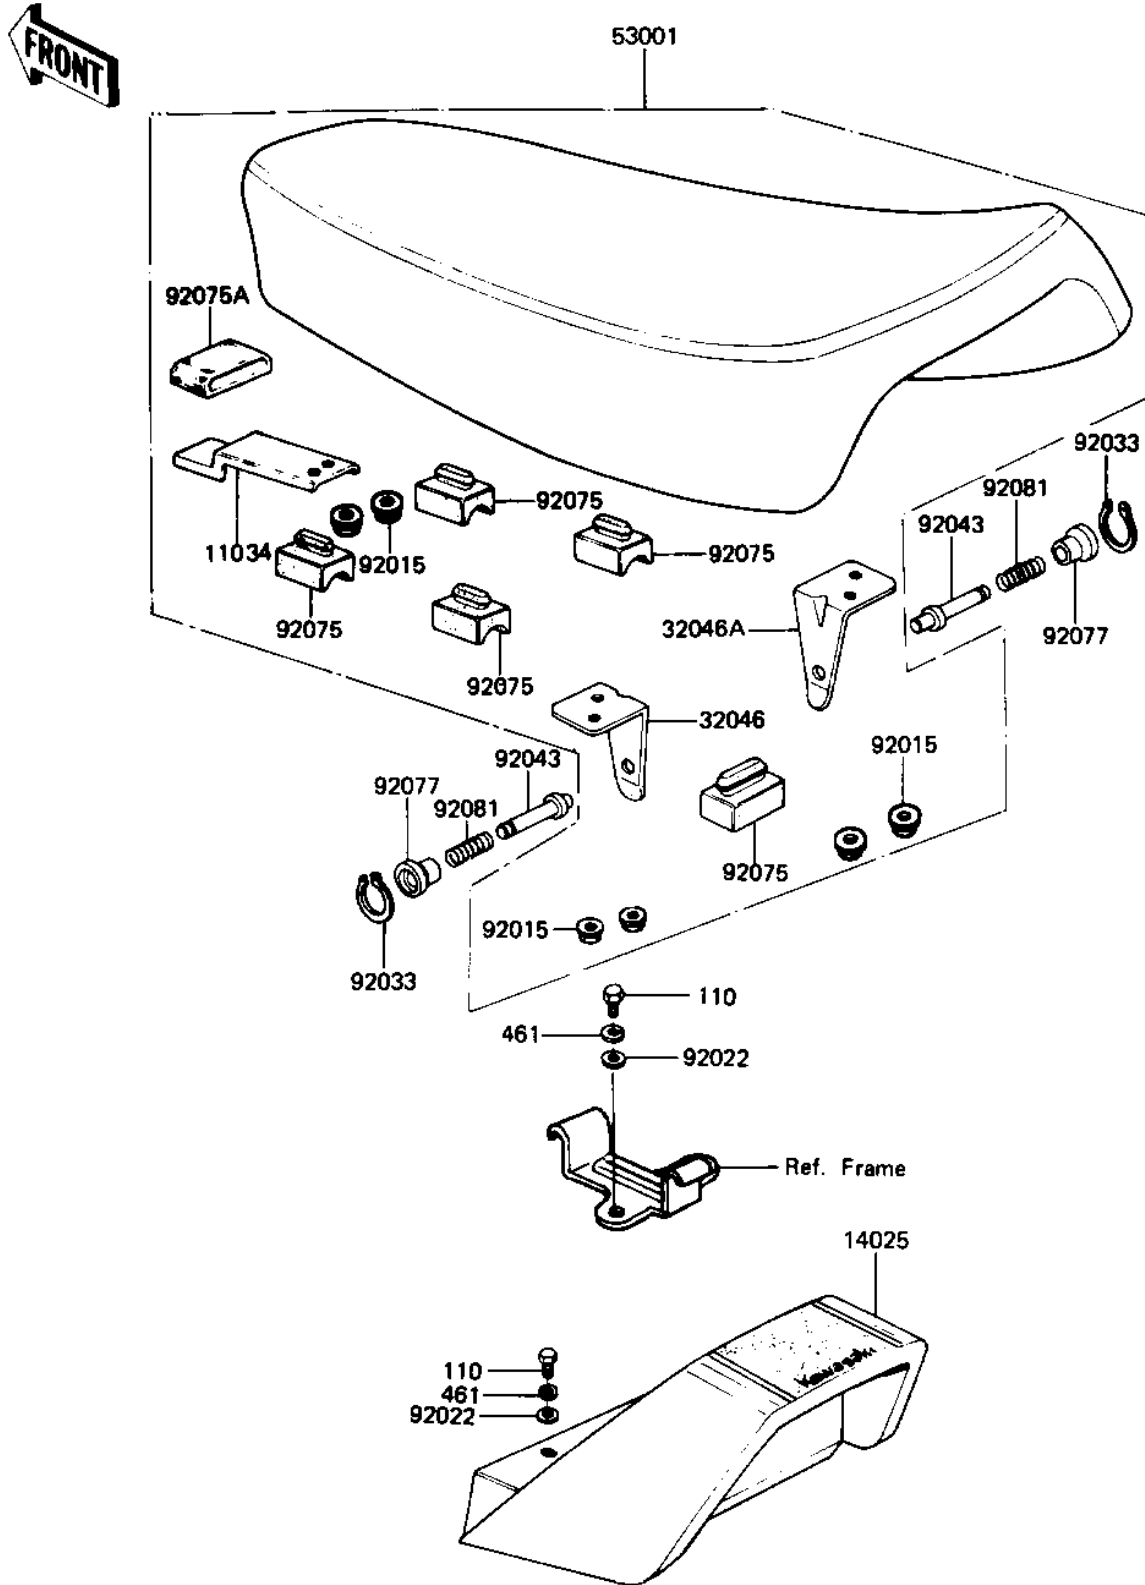

## 1982 Mini GP PARTS DIAGRAM

SEAT/SEAT COVER

F2510-0129

## 1982 Mini GP PARTS LIST

SEAT/SEAT COVER

ITEM NAME	PART NUMBER	QUANTITY
BRACKET,SEAT,FR (Ref # 11034)	11034-1427	1
COVER,SEAT,F.RED (Ref # 14025)	14025-1275-6L	1
BRACKET-SEAT,LH (Ref # 32046)	32046-1111	1
BRACKET-SEAT,RH (Ref # 32046A)	32046-1112	1
SEAT-ASSY,DUAL (Ref # 53001)	53001-1100	1
NUT-6MM (Ref # 92015)	92015-1078	1
WASHER 6.5X20X1.6T (Ref # 92022)	92022-125	1
CIRCLIP,8M/M (Ref # 92033)	92033-1039	1
PIN,SEAT STOPPER (Ref # 92043)	92043-1036	1
DAMPER,SEAT (Ref # 92075)	92075-1153	1
DAMPER RUBBER,SEAT (Ref # 92075A)	92075-219	1
KNOB,SEAT STOPPER (Ref # 92077)	92077-1007	1
SPRING,SEAT STOPPER (Ref # 92081)	92081-1135	1
BOLT-UPSET (Ref # 110)	112G0618	1
WASHER SPRING 6MM (Ref # 461)	461F0600	1