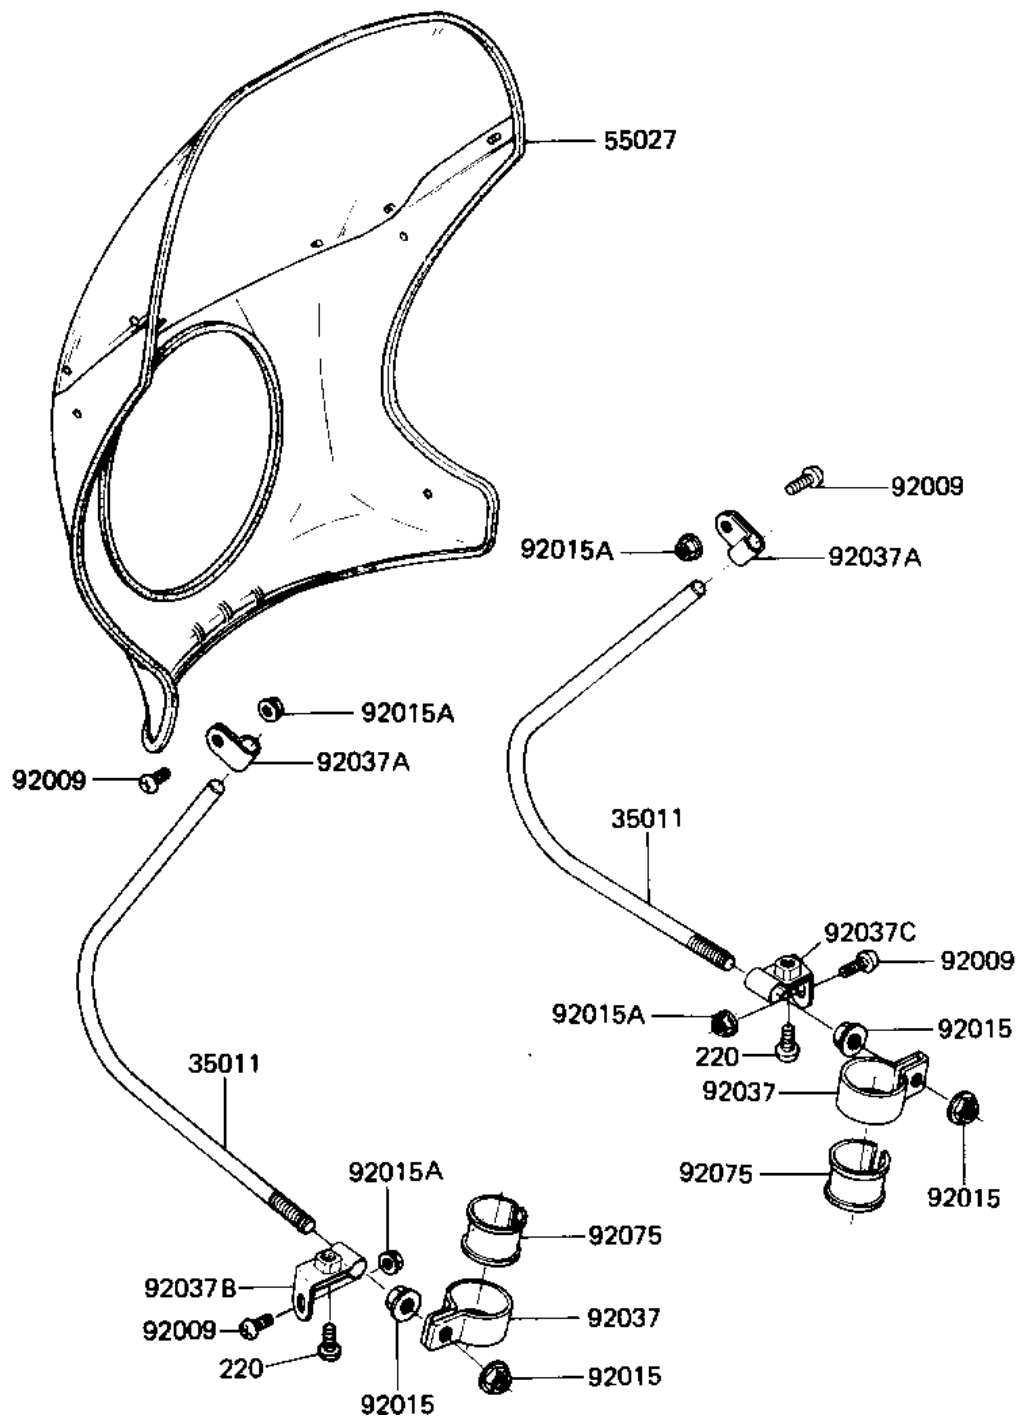

1982 Mini GP PARTS DIAGRAM

FAIRING

F2871-0009

1982 Mini GP PARTS LIST

FAIRING

ITEM NAME	PART NUMBER	QUANTITY
STAY,COWLING (Ref # 35011)	35011-1103	1
COWLING-ASSY,F,RED (Ref # 55027)	55027-1002-B1	1
SCREW,6X12 (Ref # 92009)	92009-1120	1
NUT,8M/M (Ref # 92015)	92015-1014	1
NUT-6MM (Ref # 92015A)	92015-1078	1
CLAMP (Ref # 92037)	92037-1254	1
CLAMP (Ref # 92037A)	92037-1256	1
CLAMP,LH (Ref # 92037B)	92037-1285	1
CLAMP,RH (Ref # 92037C)	92037-1286	1
DAMPER (Ref # 92075)	92075-1326	1
SCREW PAN HEAD 6X12 (Ref # 220)	220B0612	1