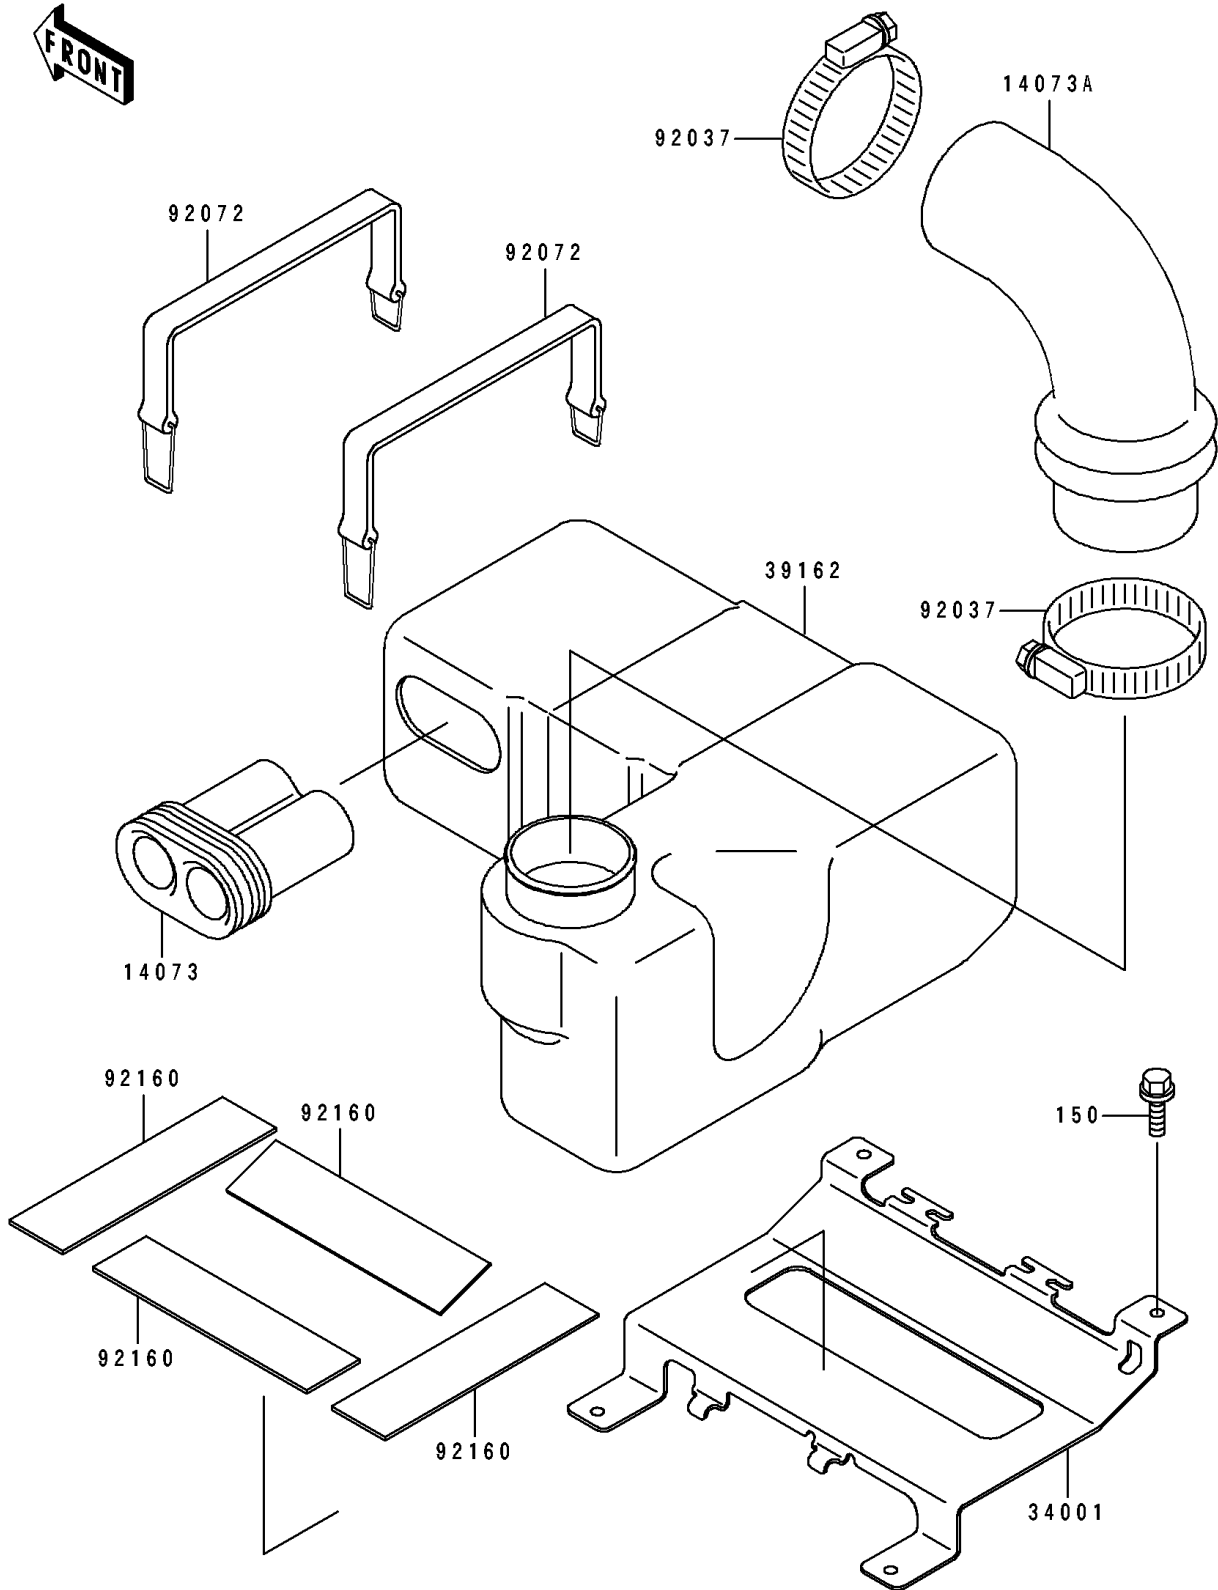

## 1992 JET SKI® 750 SS PARTS DIAGRAM

Intake Silencer

E 1130

## 1992 JET SKI® 750 SS PARTS LIST

Intake Silencer

ITEM NAME	PART NUMBER	QUANTITY
DUCT (Ref # 14073)	14073-3735	1
DUCT,SILENCER-INTAKE COVER (Ref # 14073A)	14073-3738	1
STAND (Ref # 34001)	34001-3706	1
SILENCER-INTAKE (Ref # 39162)	39162-3709	1
CLAMP (Ref # 92037)	92037-3711	1
BAND,BATTERY,L=306 (Ref # 92072)	92072-512	1
DAMPER (Ref # 92160)	92160-1266	1
BOLT-WS,6X14 (Ref # 150)	150R0614	1