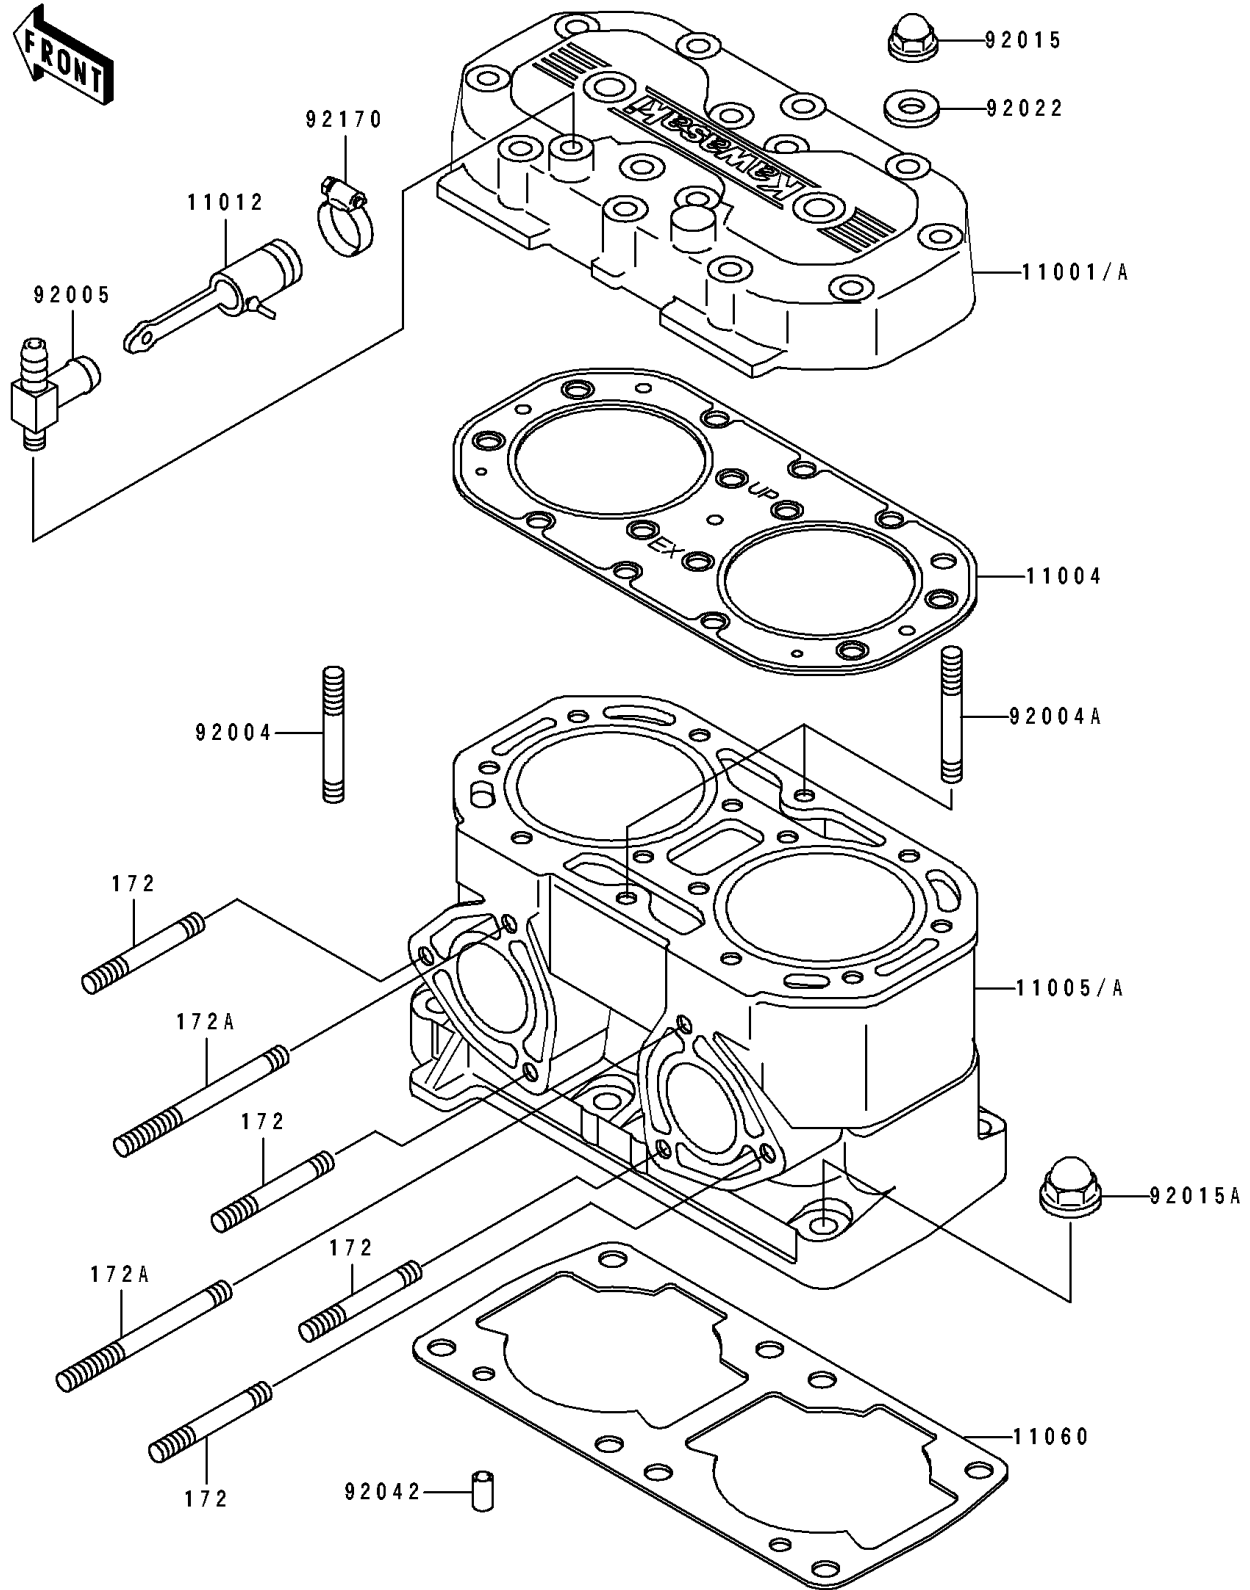

1992 JET SKI® 750 SS PARTS DIAGRAM

Cylinder Head/Cylinder

E1110

1992 JET SKI® 750 SS PARTS LIST

Cylinder Head/Cylinder

ITEM NAME	PART NUMBER	QUANTITY
HEAD-CYLINDER (Ref # 11001)	11001-3717	1
GASKET-HEAD (Ref # 11004)	11004-3708	1
CYLINDER-ENGINE (Ref # 11005)	11005-3720	1
CAP (Ref # 11012)	11012-3757	1
GASKET,CYLINDER BASE (Ref # 11060)	11060-3711	1
STUD,8X43 (Ref # 92004)	92004-3715	1
STUD,8X43 (Ref # 92004A)	92004-3719	1
FITTING (Ref # 92005)	92005-3711	1
NUT,CAP,8MM (Ref # 92015)	92015-1371	1
NUT,10MM (Ref # 92015A)	92015-1649	1
WASHER,8.2X18X1.5 (Ref # 92022)	92022-1964	1
PIN,DOWEL,6.3X8X14 (Ref # 92042)	92042-007	1
CLAMP (Ref # 92170)	92170-3729	1
BOLT-STUD (Ref # 172)	172R0830	1
BOLT-STUD,8X75 (Ref # 172A)	172R0875	1