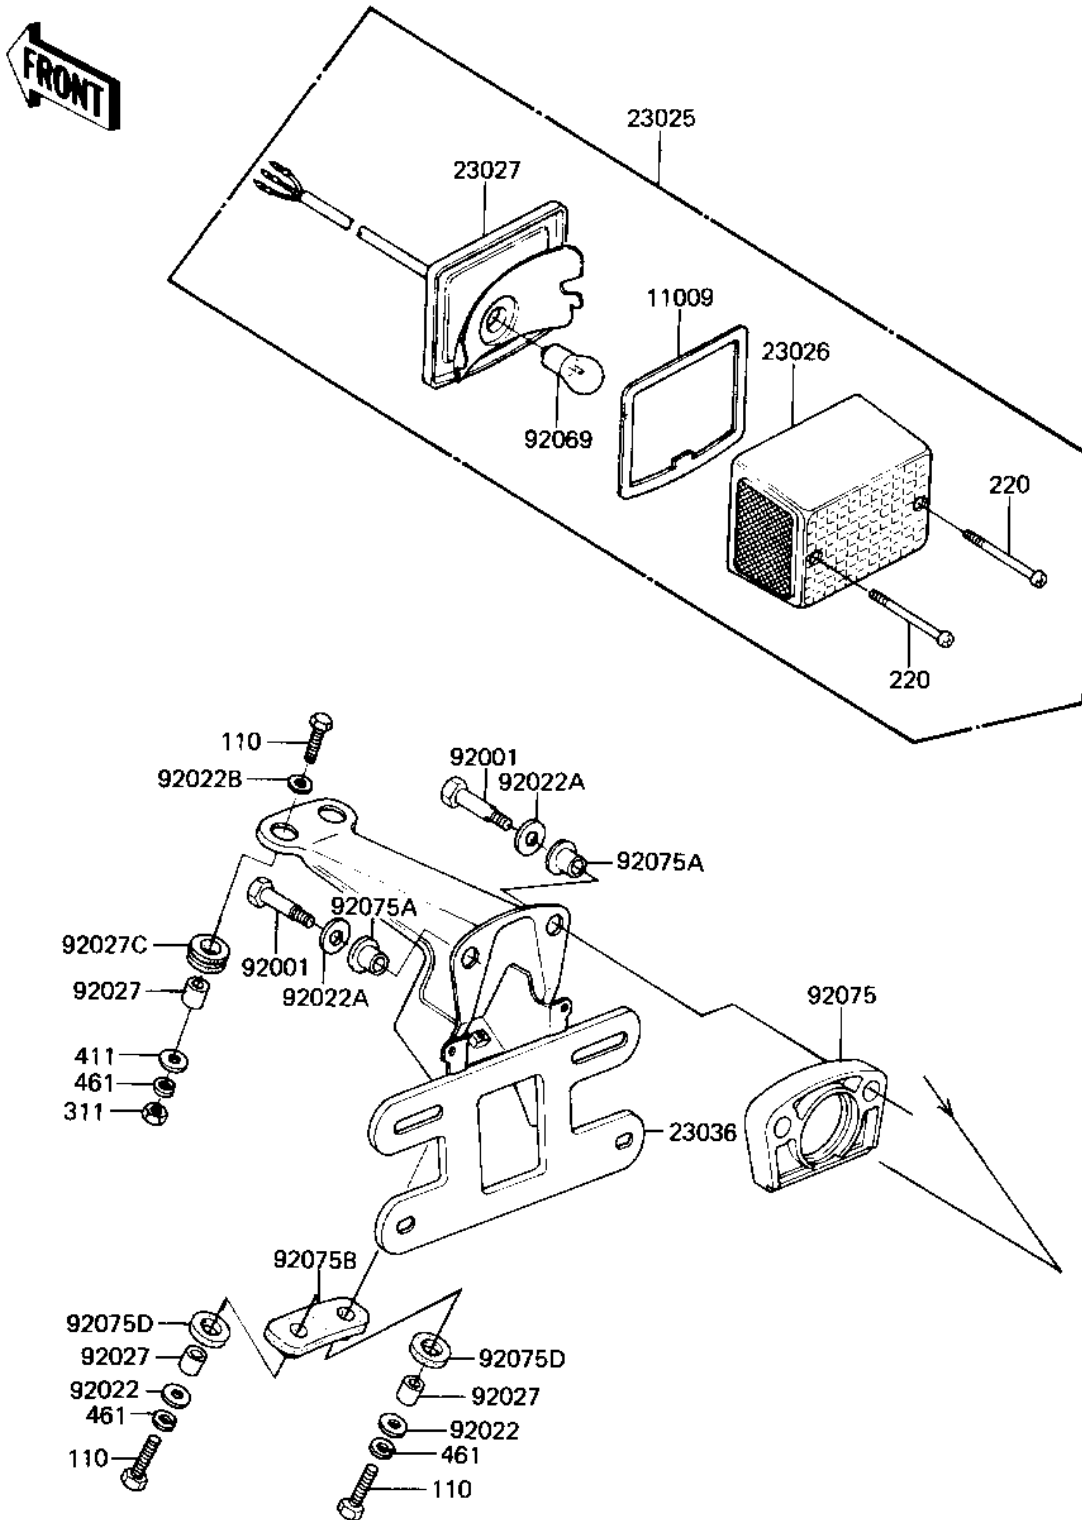

## 1982 KE125 PARTS DIAGRAM

TAILLIGHT ('82-'83 A9/A10)

F2720-0058

## 1982 KE125 PARTS LIST

TAILLIGHT ('82-'83 A9/A10)

ITEM NAME	PART NUMBER	QUANTITY
GASKET,TAIL LAMP LENS (Ref # 11009)	11009-1078	1
LAMP-TAIL (Ref # 23025)	23025-1032	1
LENS,TAIL LAMP (Ref # 23026)	23026-1003	1
CASE,TAIL LAMP (Ref # 23027)	23027-1020	1
BRACKET-TAIL LAMP (Ref # 23036)	23036-1038	1
BOLT,HEX HEAD (Ref # 92001)	92001-1118	1
WASHER 6.5X20X1.6T (Ref # 92022)	92022-125	1
WASHER,8.5X20X1.6 (Ref # 92022A)	92022-1561	1
WASHER 6.5X22X1.6T (Ref # 92022B)	92022-237	1
COLLAR,REAR FENDER (Ref # 92027)	92027-162	1
BULB,60-32/3CP (Ref # 92069)	92069-074	1
DAMPER RUBBER,TL LAMP (Ref # 92075)	92075-1094	1
DAMPER RUBBER (Ref # 92075A)	92075-1095	1
DAMPER,RR FENDER (Ref # 92075B)	92075-1305	1
DAMPER RUBBER,RR FENR (Ref # 92075C)	92075-209	1
DAMPER RUBBER,SIGNAL (Ref # 92075D)	92075-310	1
BOLT-UPSET (Ref # 110)	112G0625	1
SCREW-PAN-CROS,4X40 (Ref # 220)	220R0440	1
NUT 6MM (Ref # 311)	311B0600	1
WASHER PLAIN 6MM (Ref # 411)	411B0600	1
WASHER SPRING 6MM (Ref # 461)	461F0600	1