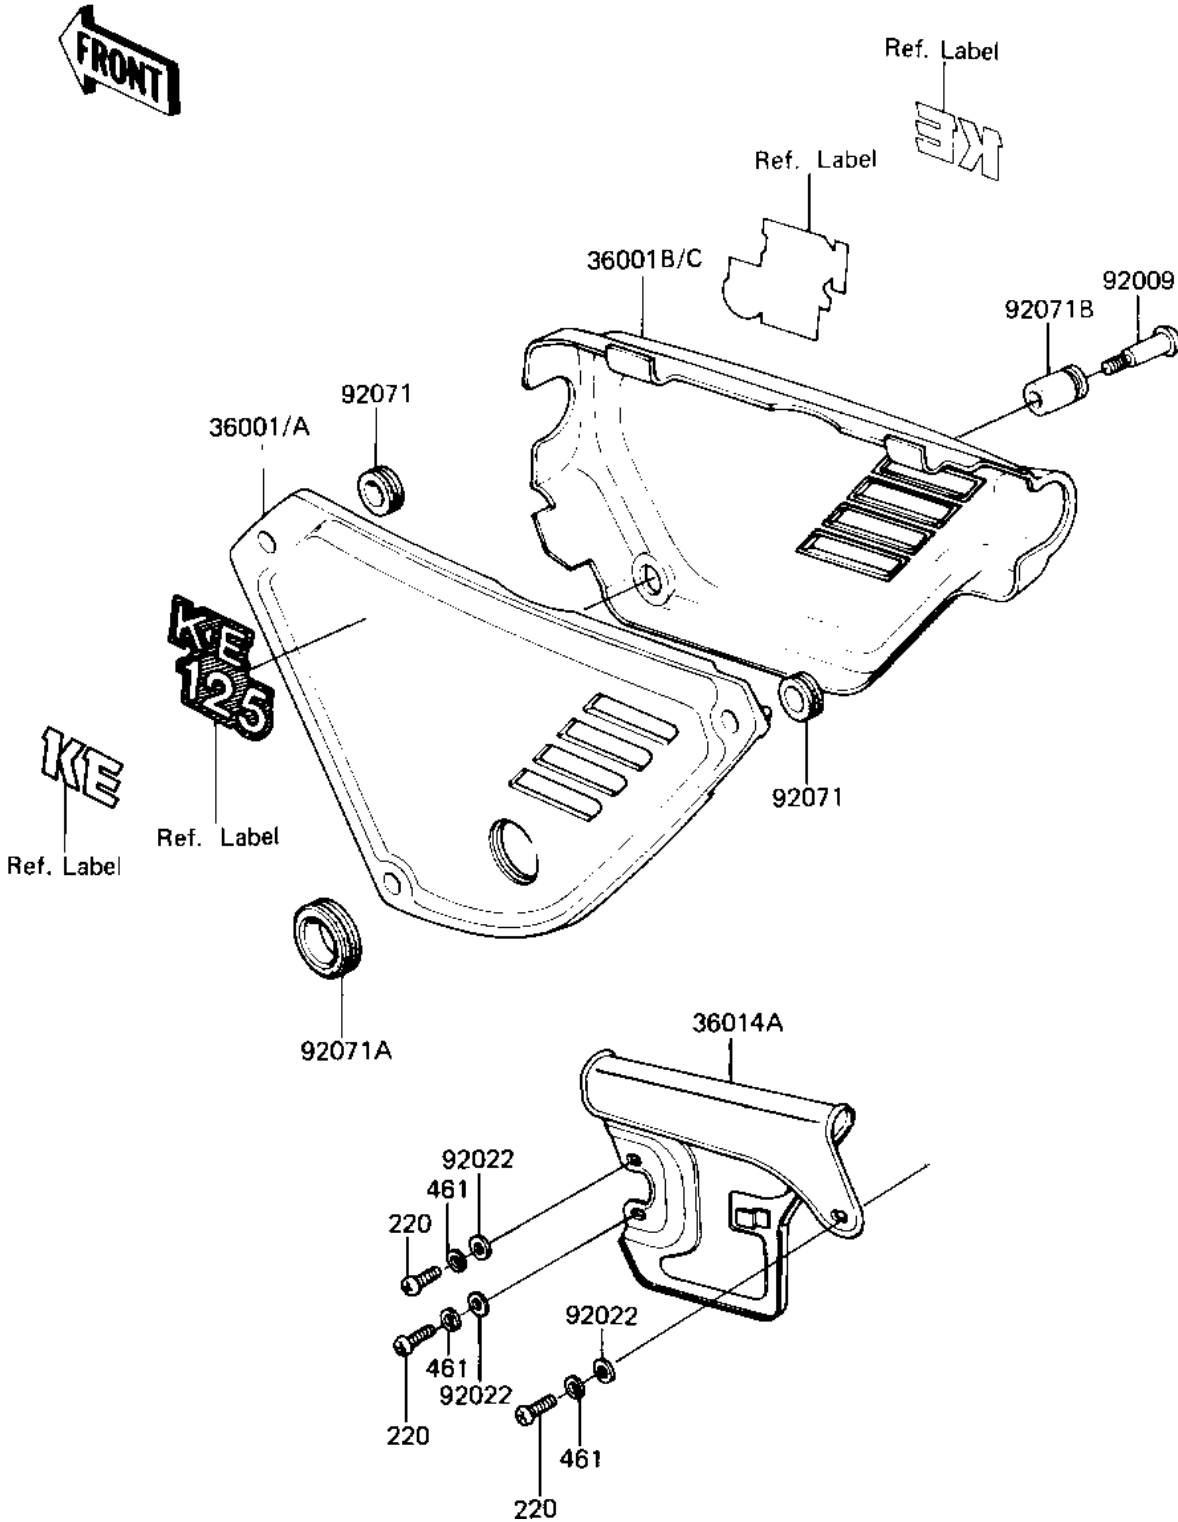

## 1982 KE125 PARTS DIAGRAM

SIDE COVERS/CHAIN COVER ('82-'83 A9/A10)

F2610-0148

## 1982 KE125 PARTS LIST

SIDE COVERS/CHAIN COVER ('82-'83 A9/A10)

ITEM NAME	PART NUMBER	QUANTITY
COVER,SIDE,L.H,F.RED (Ref # 36001A)	36001-1080-6L	1
COVER,SIDE,R.H,F.RED (Ref # 36001C)	36001-1094-6L	1
CASE-CHAIN,FR BLACK (Ref # 36014A)	36014-051-21	1
SCREW,SIDE COVER (Ref # 92009)	92009-1091	1
WASHER PLAIN (Ref # 92022)	92022-024	1
GROMMET (Ref # 92071)	92071-056	1
GROMMET,L.H SIDE COV (Ref # 92071A)	92071-080	1
GROMMET,SIDE COVER (Ref # 92071B)	92071-1001	1
SCREW PAN HEAD 6X14 (Ref # 220)	220B0614	1
WASHER SPRING 6MM (Ref # 461)	461F0600	1