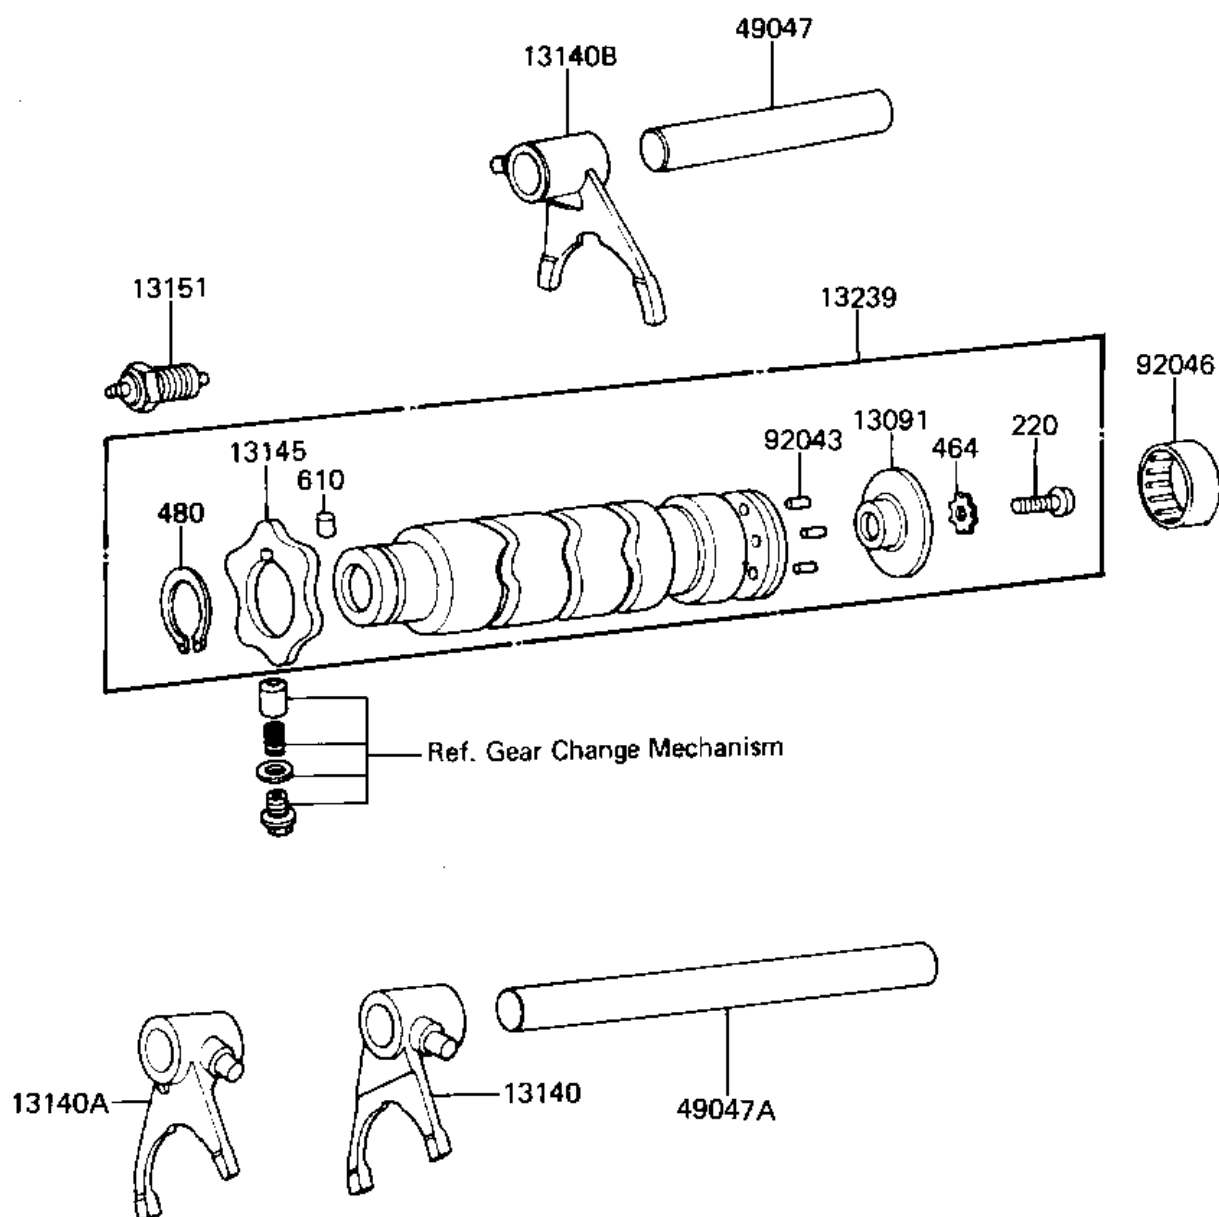

1982 KE125 PARTS DIAGRAM

GEAR CHANGE DRUM & FORKS ('82-'83 A9/A10)

E1362-0016

1982 KE125 PARTS LIST

GEAR CHANGE DRUM & FORKS ('82-'83 A9/A10)

ITEM NAME	PART NUMBER	QUANTITY
PLTE,SHIFT DRUM PIN (Ref # 13091)	13142-017	1
FORK,SELECTOR,LOW&4TH (Ref # 13140)	13140-058	1
FORK,SELECTOR,2ND&3RD (Ref # 13140A)	13140-059	1
FORK,SELECTOR,5TH&TOP (Ref # 13140B)	13140-060	1
CAM-CHANGE DRUM (Ref # 13145)	13145-1058	1
SWITCH,NEUTRAL (Ref # 13151)	13151-019	1
DRUM ASSY,GEAR SHIFT (Ref # 13239)	13239-018	1
RODSHIFT,SHORT (Ref # 49047)	13209-014	2
PIN,GEAR CHNGE DRUM (Ref # 92043)	92042-030	1
BEARING,NEEDLE (Ref # 92046)	92046-043	1
SCREW PAN HEAD 6X14 (Ref # 220)	220B0614	1
WASHER LOCK 6MM (Ref # 464)	464H0600	1
CIRCLIP,30MM (Ref # 480)	480J3000	1
PIN-DOWEL,4X6 (Ref # 610)	610A0406	1