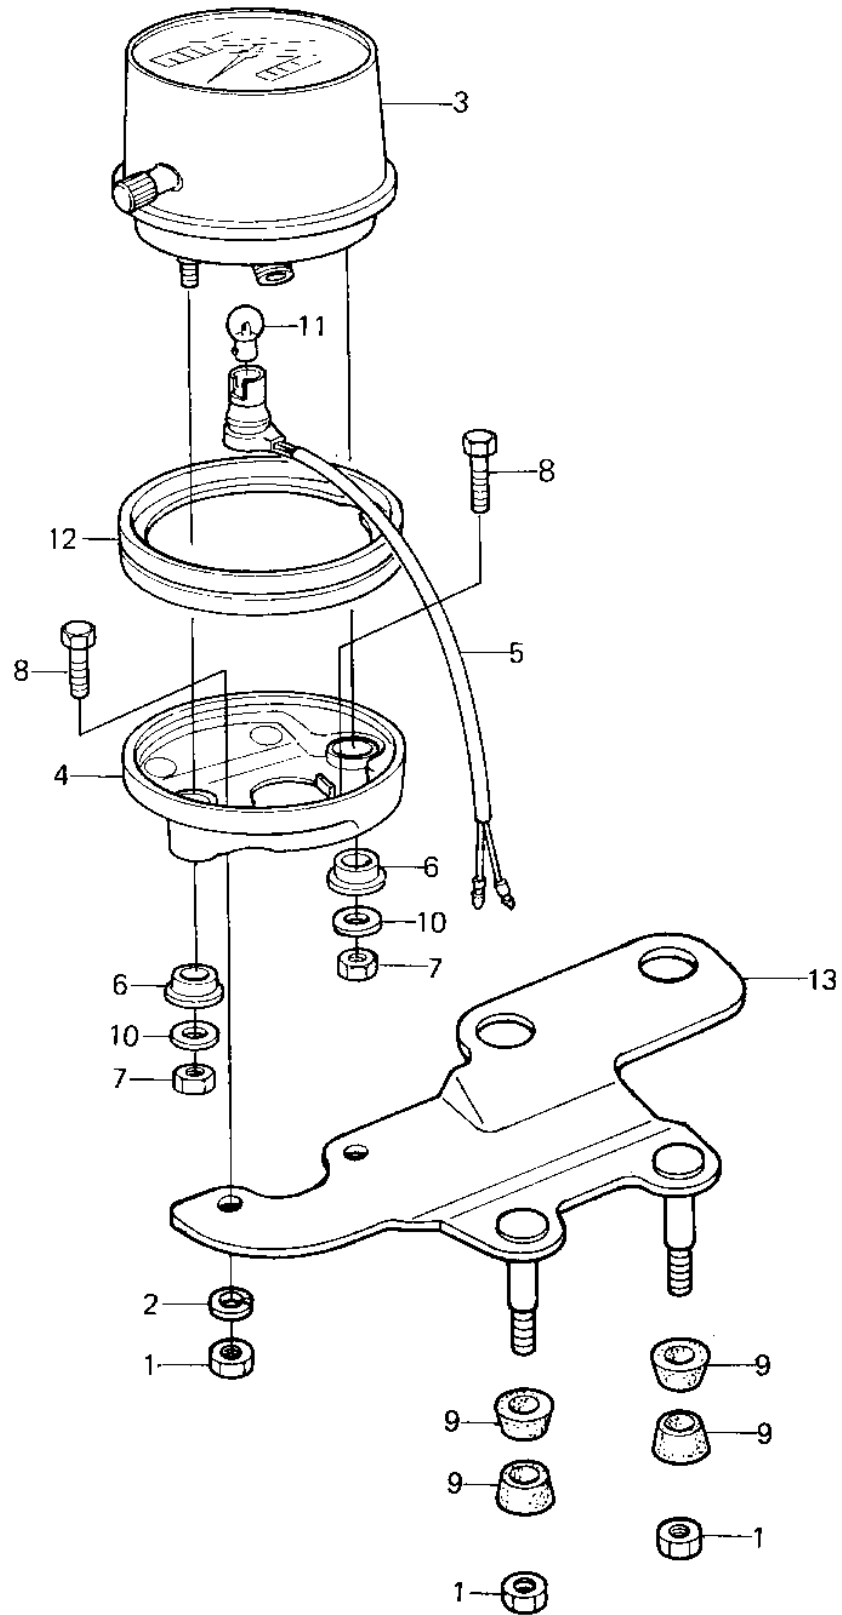

## 1980 KE125 PARTS DIAGRAM

METER ('80-'81 A7/A8)

## 1980 KE125 PARTS LIST

METER ('80-'81 A7/A8)

ITEM NAME	PART NUMBER	QUANTITY
NUT 6MM (Ref # 1)	311B0600	1
WASHER SPRING 6MM (Ref # 2)	461F0600	1
SPEEDOMETER,KM/H&MPH (Ref # 3)	25005-1049	1
SPEEDOMETER,KM/H (Canada) (Ref # 3)	25005-1074	1
COVER,METER (Ref # 4)	14025-1075	1
SOCKET ASSY,SPEEDOMET (Ref # 5)	25010-021	1
DAMPER RUBBER,MET FIT (Ref # 6)	25019-023	1
NUT,5MM (Ref # 7)	311B0500	1
BOLT,HEX HEAD,6X14 (Ref # 8)	92003-204	1
DAMPER RUBBER,METER (Ref # 9)	92075-248	1
WASHER,PLAIN,6MM (Ref # 10)	92022-263	1
BULB-6V 3W (Ref # 11)	92069-053	1
DAMPER,METER (Ref # 12)	92075-1102	1
BRACKET,METER (Ref # 13)	25008-1025	1