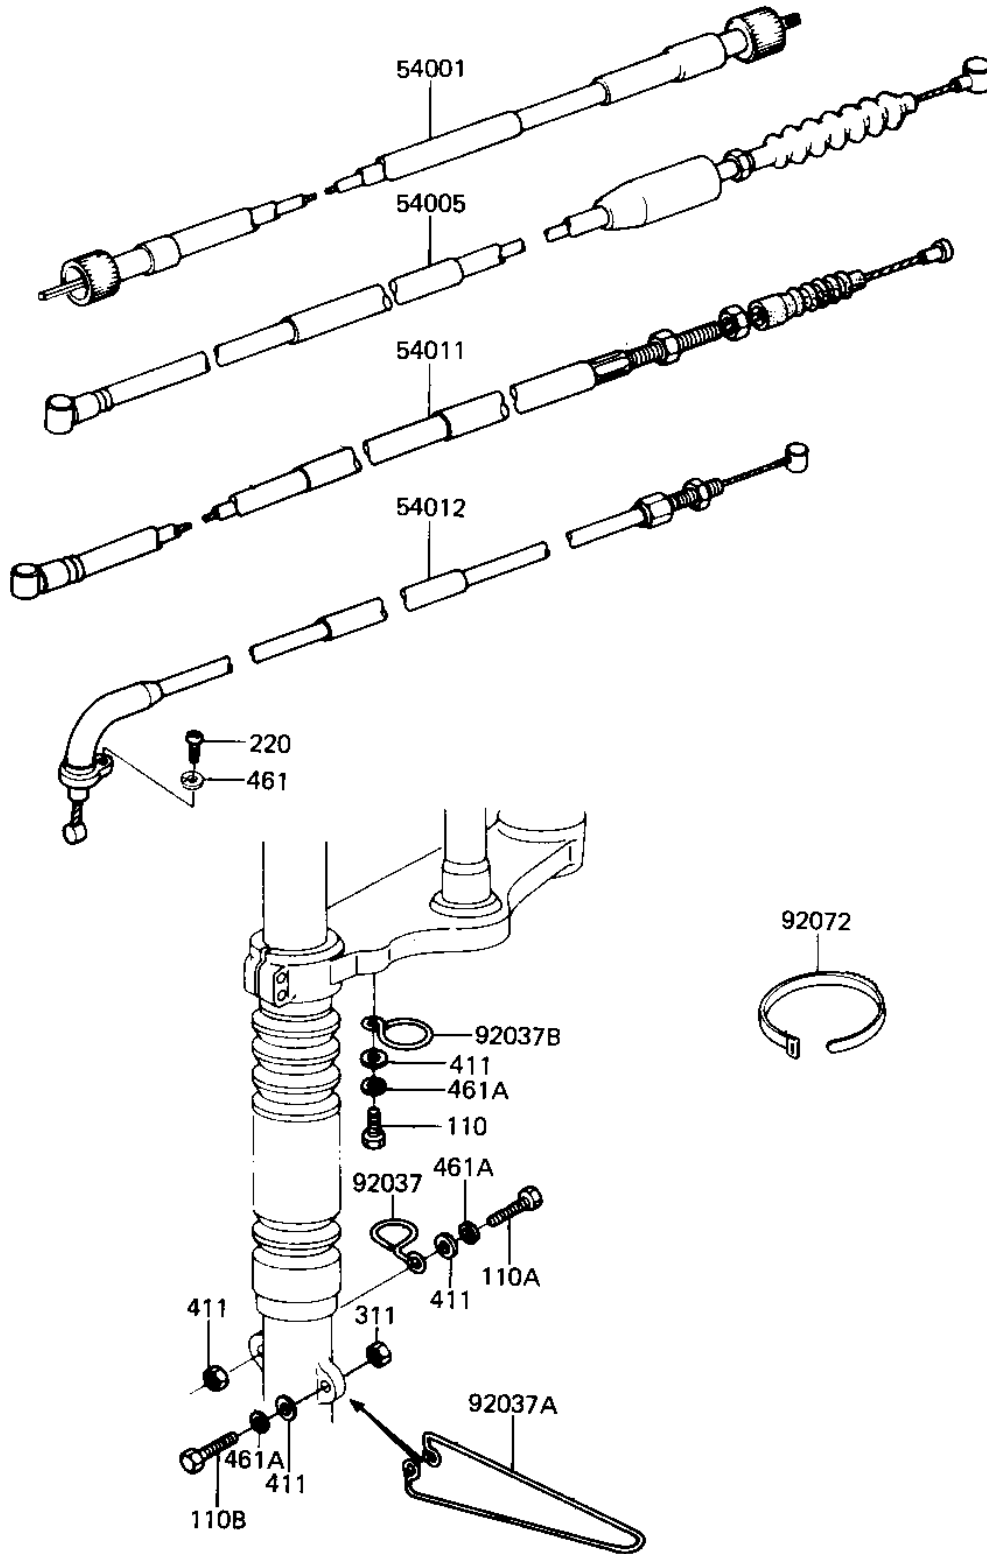

1982 KL250 PARTS DIAGRAM

CABLES

F2540-0085

1982 KL250 PARTS LIST

CABLES

ITEM NAME	PART NUMBER	QUANTITY
CABLE,SPEEDOMETER (Ref # 54001)	54001-1027	1
CABLE,FR BRAKE (Ref # 54005)	54005-1017	1
CABLE,CLUTCH (Ref # 54011)	54011-1093	1
CABLE,THROTTLE (Ref # 54012)	54012-1032	1
CLAMP,CABLE (Ref # 92037)	92037-092	1
CLAMP,CABLE (Ref # 92037A)	92037-1014	1
CLAMP,CABLE (Ref # 92037B)	92037-1034	1
BAND,WIRING HARNESS (Ref # 92072)	92072-056	1
BOLT-UPSET,6X12 (Ref # 110)	112G0612	1
BOLT-UPSET (Ref # 110A)	112G0618	1
BOLT-UPSET (Ref # 110B)	112G0625	1
SCREW PAN HEAD 5X10 (Ref # 220)	220B0510	1
NUT 6MM (Ref # 311)	311B0600	1
WASHER PLAIN 6MM (Ref # 411)	411B0600	1
WASHER SPRING 5MM (Ref # 461)	461F0500	1
WASHER SPRING 6MM (Ref # 461A)	461F0600	1