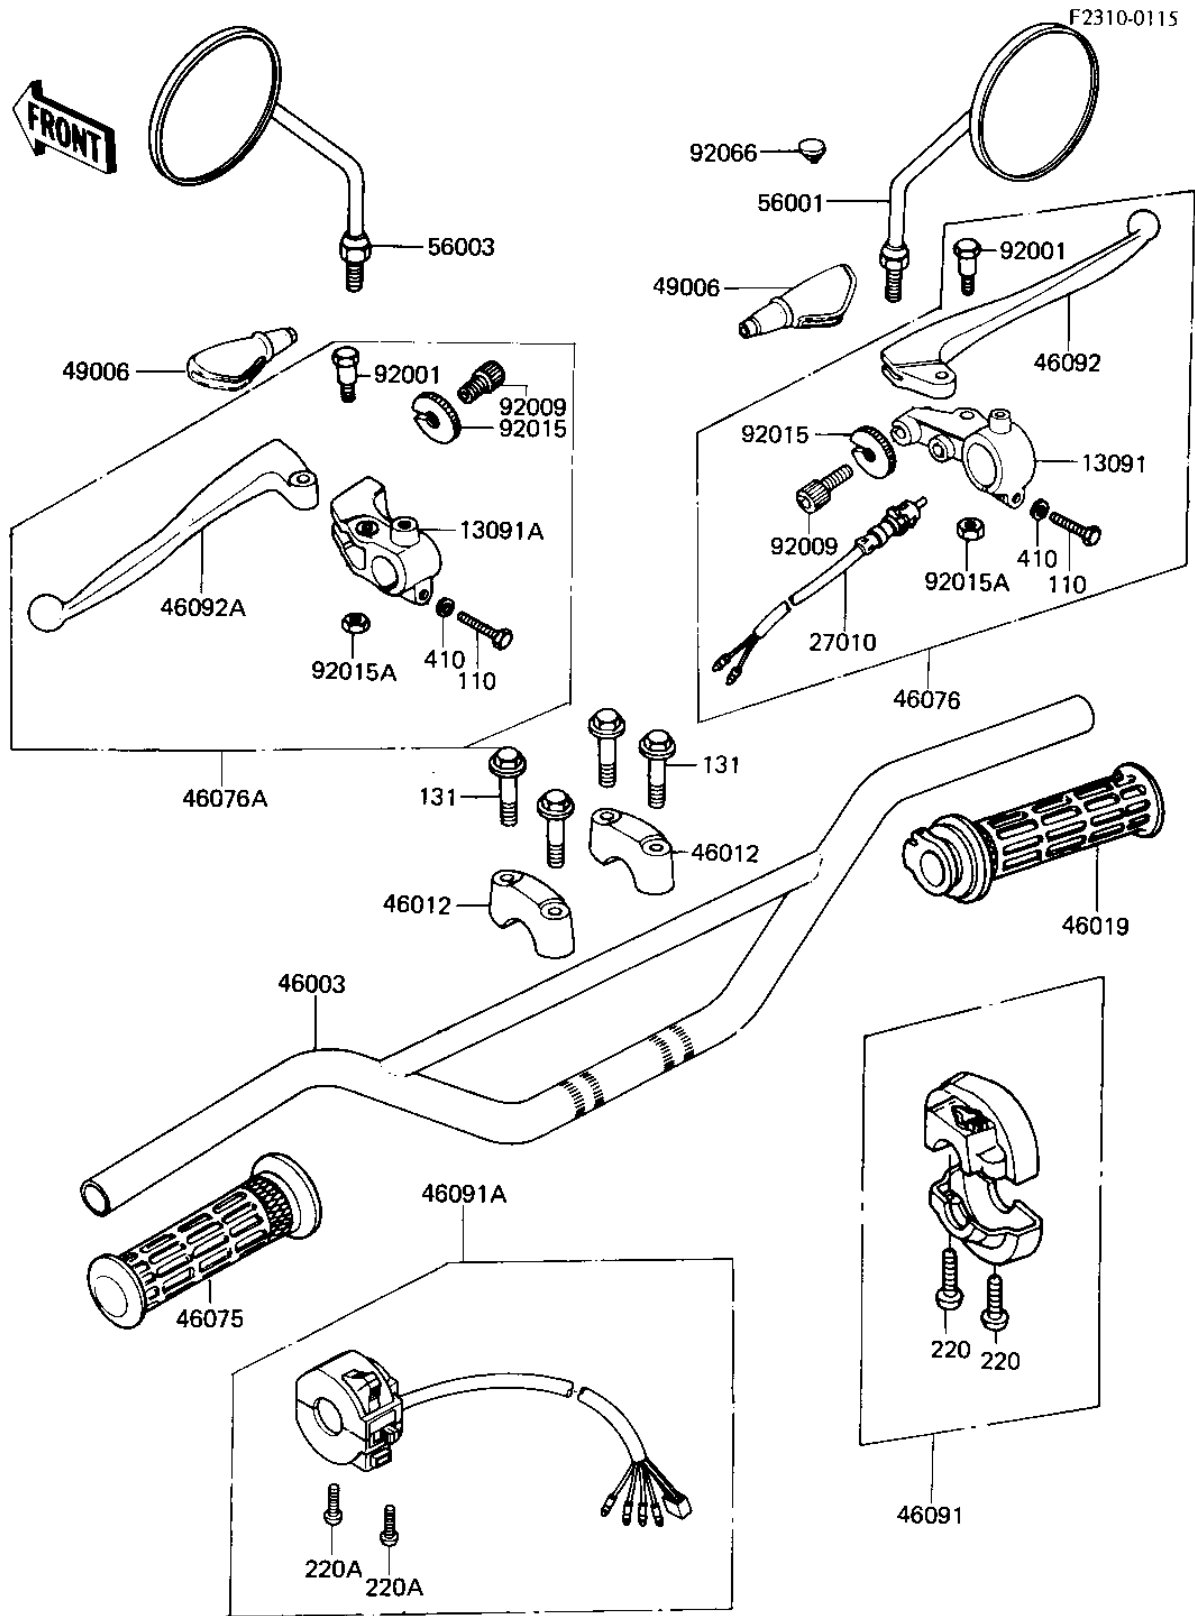

## 1982 KL250 PARTS DIAGRAM

HANDLEBAR

## 1982 KL250 PARTS LIST

### HANDLEBAR

ITEM NAME	PART NUMBER	QUANTITY
HOLDER-FR BRK LEV,BLK (Ref # 13091)	46060-009-21	1
HOLDER-CLUTCH LEV,BLK (Ref # 13091A)	46094-011-21	1
SWITCH-FR. BRAKE LAMP (Ref # 27010)	27021-004	1
HANDLEBAR (Ref # 46003)	46003-1038	1
HOLDER,HANDLEBAR (Ref # 46012)	46012-014	1
GRIP ASSY,THROTTLE (Ref # 46019)	46019-1005	1
GRIP,L.H. (Ref # 46075)	46075-1004	1
LEVER ASSY,FRNT BRAKE (Ref # 46076)	46021-031	1
LEVER ASSY,CLUTCH (Ref # 46076A)	46076-044	1
HOUSING ASSY,CONT,R.H (Ref # 46091)	46091-1041	1
HOUSING ASSY,CONT,LH (Ref # 46091A)	46091-1166	1
LEVER FRONT BRAKE (Ref # 46092)	46058-004	1
LEVER-CLUTCH (Ref # 46092A)	46092-015	1
BOOTS,LEVER HOLDER (Ref # 49006)	49006-1017	1
REAR VIEW MIRROR,R.H (Ref # 56001)	56002-020	1
REAR VIEW MIRROR,L.H (Ref # 56003)	56003-009	1
BOLT,HEX HEAD,5X22 (Ref # 92001)	92007-046	1
SCREW CABLE ADJUST (Ref # 92009)	46055-003	1
NUT-LOCK (Ref # 92015)	46056-005	1
NUT-LOCK,5MM (Ref # 92015A)	92019-014	1
PLUG,9.5X8 (Ref # 92066)	92066-1077	1
BOLT HEX HEAD 6X25 (Ref # 110)	110N0625	1
BOLT,FLANGED,8X35 (Ref # 131)	130G0835	1
SCREW PAN HEAD 5X18 (Ref # 220)	220B0518	1
SCREW PAN HEAD 5X22 (Ref # 220A)	220B0522	1
WASHER,PLAIN,6MM (Ref # 410)	410D0600	1