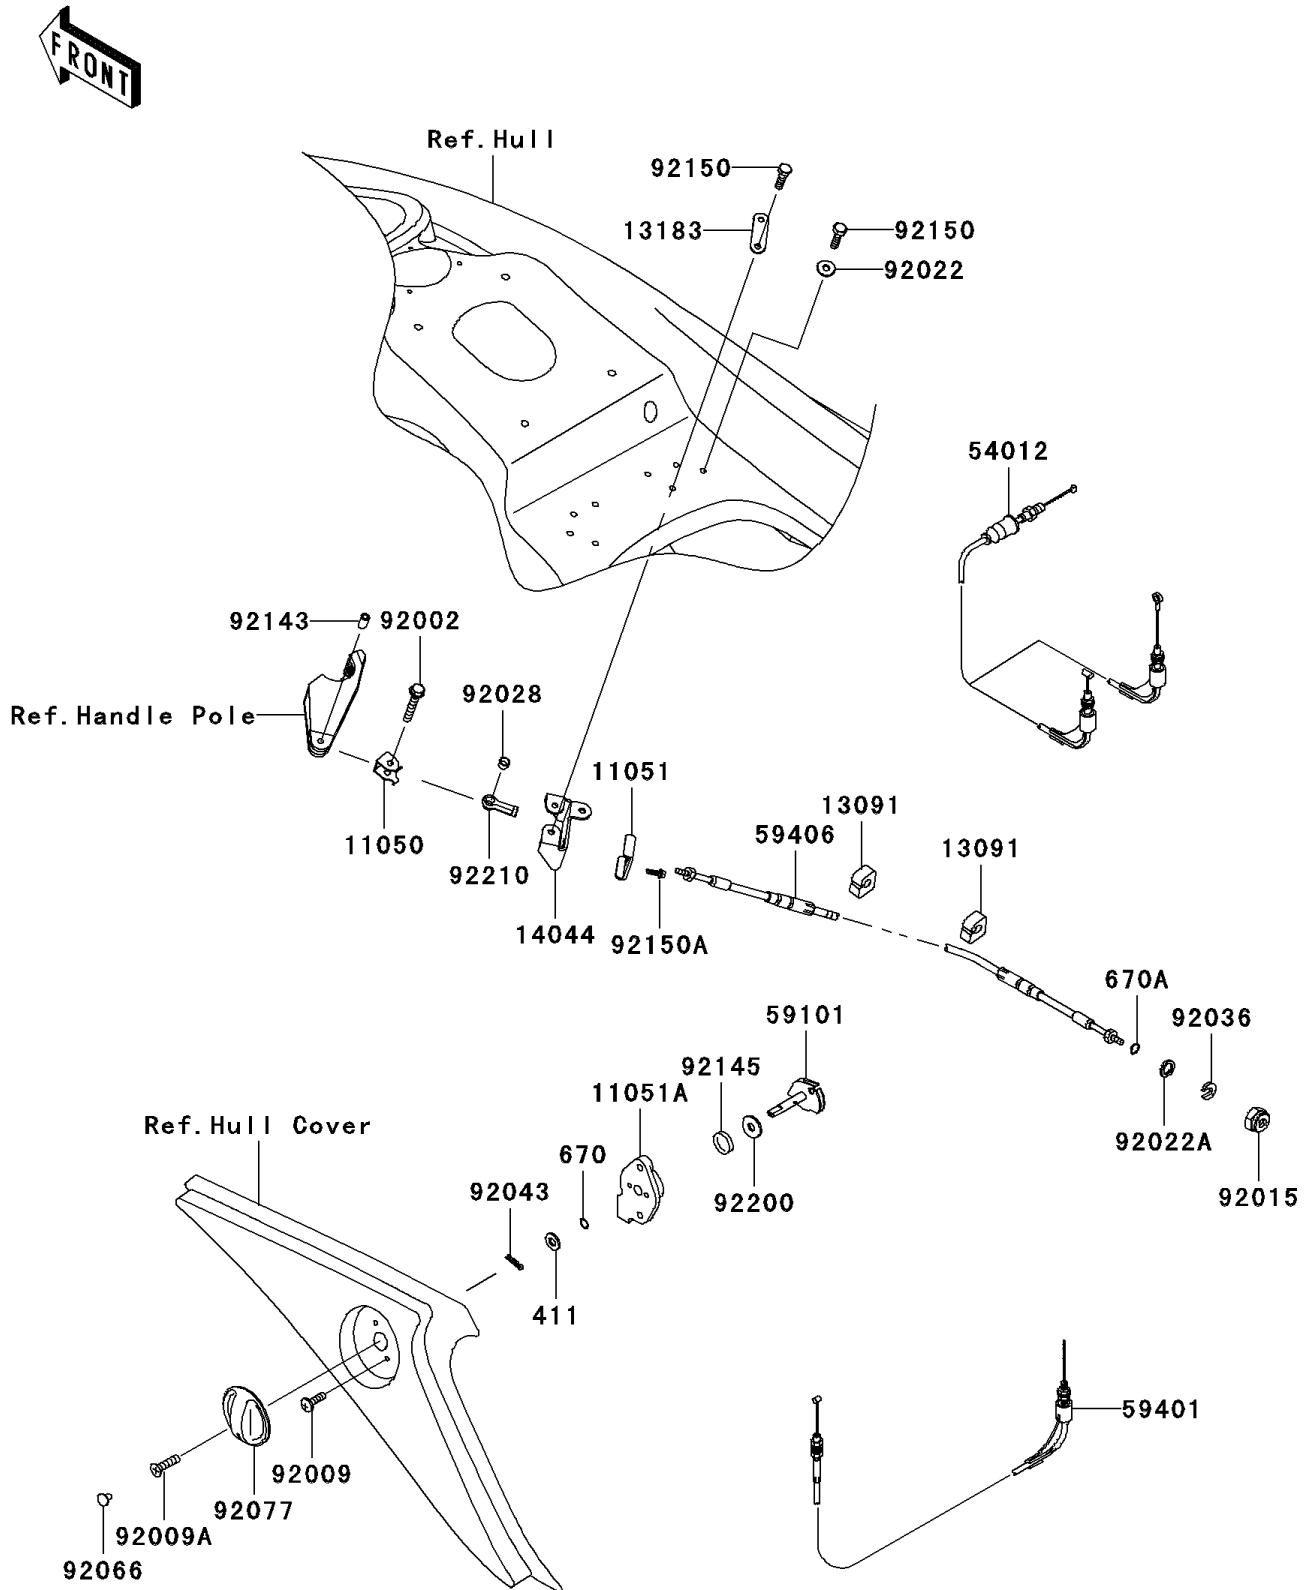

2003 JET SKI® Ultra® 150 PARTS DIAGRAM

Cables

F3175

2003 JET SKI® Ultra® 150 PARTS LIST

Cables

ITEM NAME	PART NUMBER	QUANTITY
WASHER-PLAIN,8MM (Ref # 411)	411S0800	1
O RING,8MM (Ref # 670)	670B1508	1
O RING,11MM (Ref # 670A)	670B2011	1
BRACKET (Ref # 11050)	11050-3767	1
BRACKET (Ref # 11051)	11051-3701	1
BRACKET,STARTER CABLE (Ref # 11051A)	11051-3744	1
HOLDER (Ref # 13091)	13091-3712	1
PLATE (Ref # 13183)	13183-3809	1
HOLDER-CABLE (Ref # 14044)	14044-3736	1
CABLE-THROTTLE (Ref # 54012)	54012-3768	1
REEL (Ref # 59101)	59101-3714	1
CABLE-CHOKE (Ref # 59401)	59401-3729	1
CABLE-STRG (Ref # 59406)	59406-3771	1
BOLT,6X30 (Ref # 92002)	92002-3726	1
SCREW,5X16 (Ref # 92009)	92009-3789	1
SCREW,4X12 (Ref # 92009A)	92009-3838	1
NUT,20MM (Ref # 92015)	92015-526	1
WASHER,6.5X20X1.5 (Ref # 92022)	92022-3710	1
WASHER (Ref # 92022A)	92022-535	1
BUSHING (Ref # 92028)	92028-3769	1
RING-SNAP (Ref # 92036)	92036-501	1
PIN (Ref # 92043)	92043-3752	1
PLUG,FUEL&CHOKE KNOB,F.BLACK (Ref # 92066)	92066-3755-6Z	1
KNOB,FUEL&CHOKE,F.BLACK (Ref # 92077)	92077-3730-6Z	1
COLLAR,6.2X10X19 (Ref # 92143)	92143-3733	1
SPRING (Ref # 92145)	92145-3712	1
BOLT,6X20 (Ref # 92150)	92150-3758	1
BOLT,5X16 (Ref # 92150A)	92150-3778	1
WASHER,8.5X34X0.5 (Ref # 92200)	92200-3770	1

2003 JET SKI® Ultra® 150 PARTS LIST

Cables

ITEM NAME	PART NUMBER	QUANTITY
NUT (Ref # 92210)	92210-3746	1