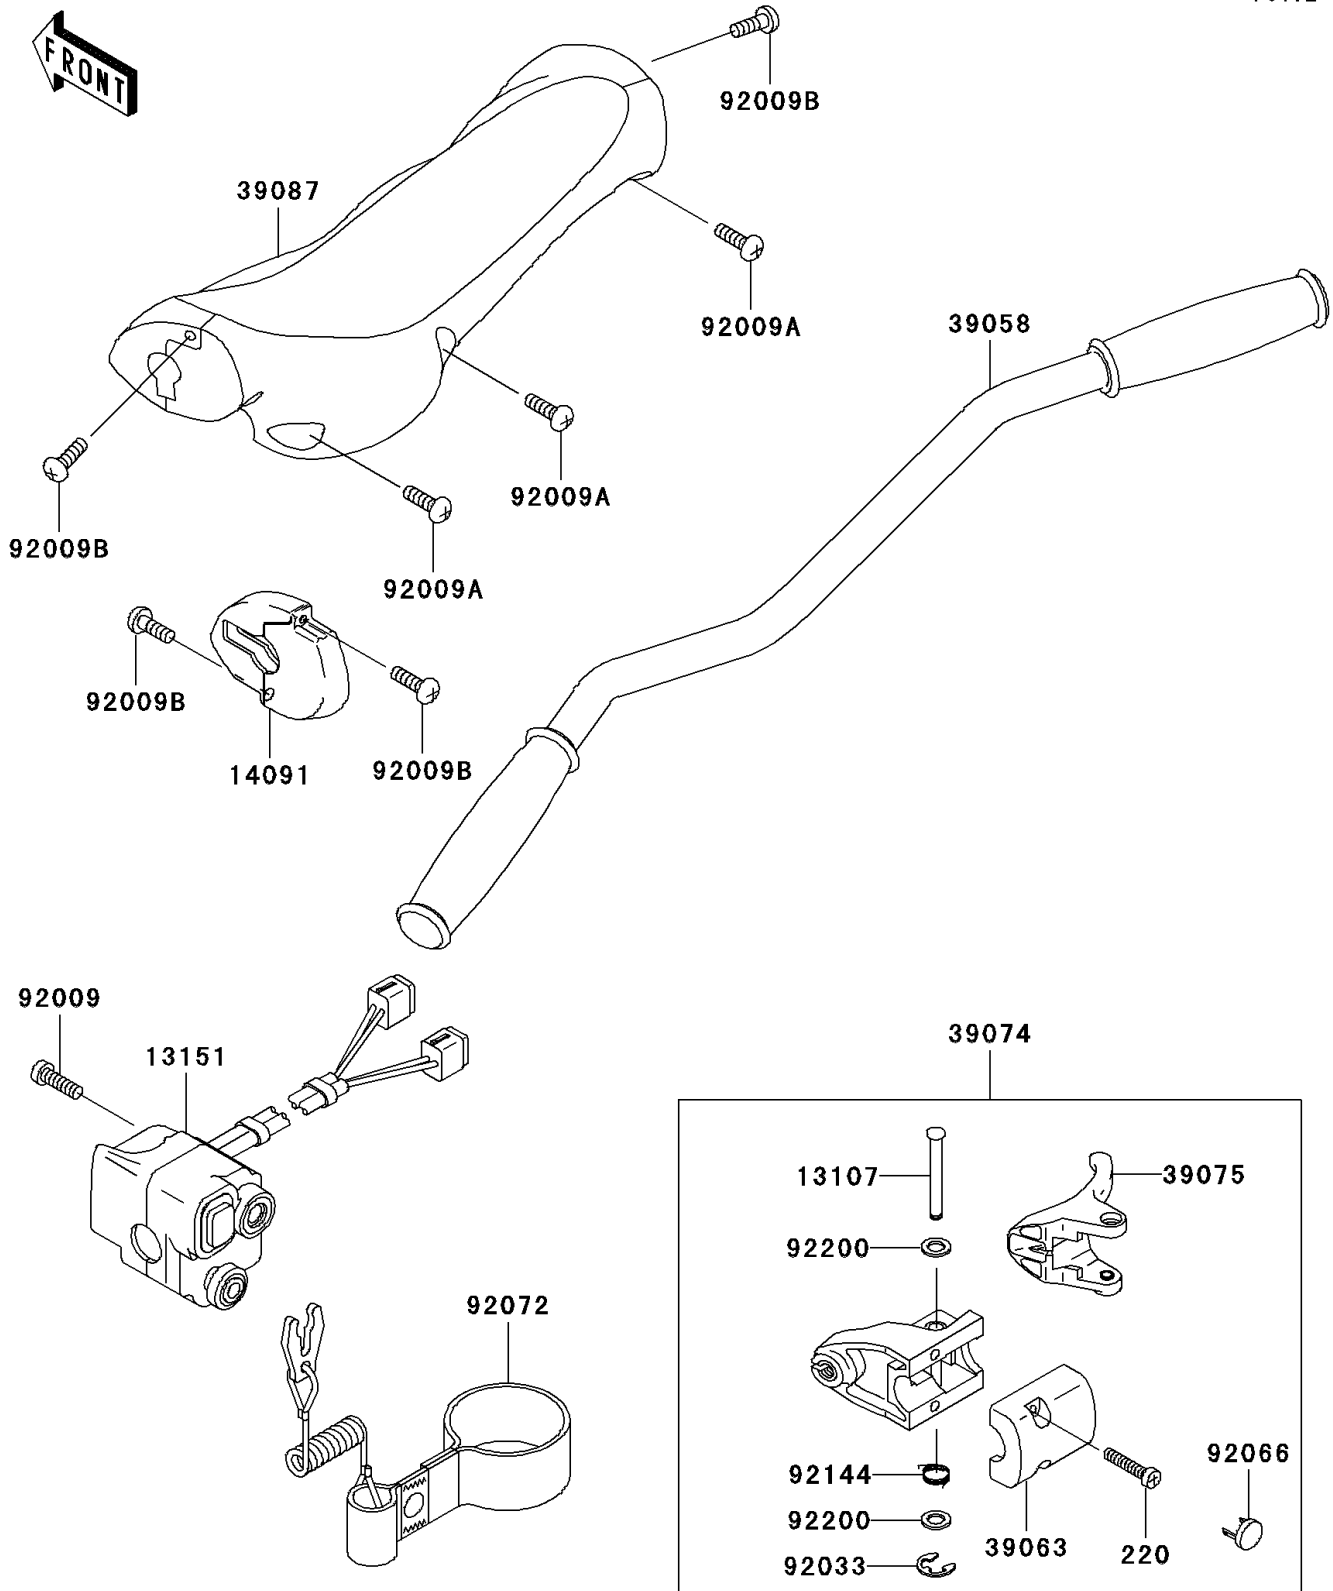

2003 JET SKI® Ultra® 150 PARTS DIAGRAM

Handlebar

F3172

2003 JET SKI® Ultra® 150 PARTS LIST

Handlebar

ITEM NAME	PART NUMBER	QUANTITY
SCREW-PAN-CROSS (Ref # 220)	220R0635	1
SHAFT (Ref # 13107)	13107-3766	1
SWITCH-COMP,STOP&START&TRIM (Ref # 13151)	13151-3733	1
COVER,F.BLACK (Ref # 14091)	14091-3752-6Z	1
HANDLE-COMP,F.BLACK (Ref # 39058)	39058-3736-6Z	1
HOUSING-CONTROL (Ref # 39063)	39063-3724	1
LEVER-ASSY-THROTTLE (Ref # 39074)	39074-3722	1
LEVER-THROTTLE (Ref # 39075)	39075-3715	1
PAD-HANDLE,BLACK (Ref # 39087)	39087-3729-MA	1
SCREW,5X30 (Ref # 92009)	92009-3836	1
SCREW,6X14 (Ref # 92009A)	92009-3851	1
SCREW (Ref # 92009B)	92009-3853	1
RING-SNAP (Ref # 92033)	92033-3723	1
PLUG (Ref # 92066)	92066-3760	1
BAND,TETHER SWITCH (Ref # 92072)	92072-3816	1
SPRING (Ref # 92144)	92144-3749	1
WASHER (Ref # 92200)	92200-3738	1