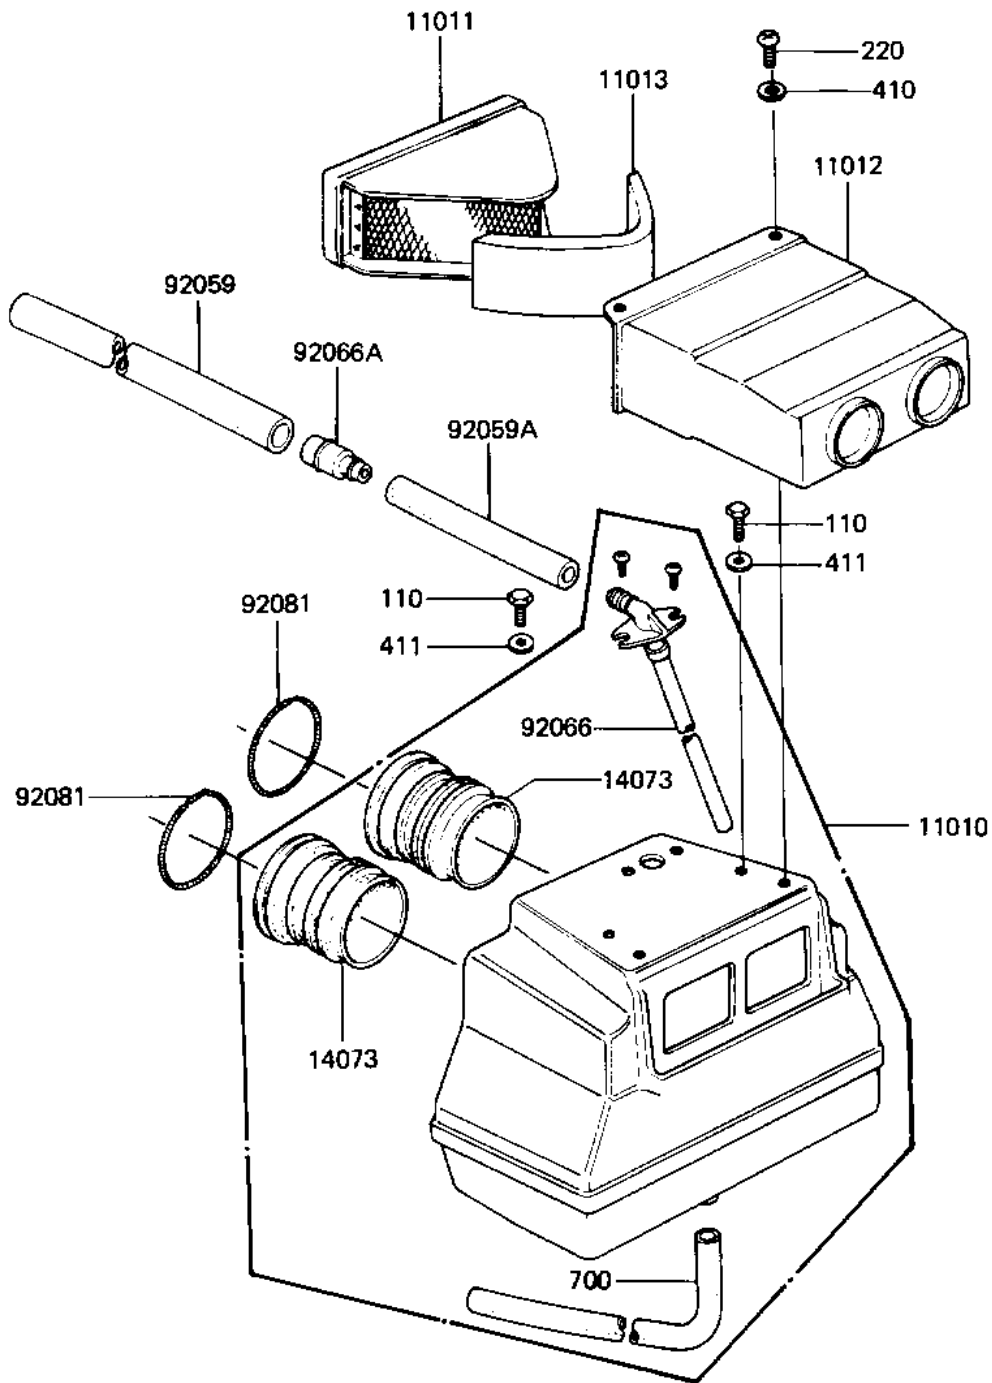

## 1981 440 LTD PARTS DIAGRAM

AIR CLEANER ('81-'83 A2/A3/A4)

E1130-0001

## 1981 440 LTD PARTS LIST

AIR CLEANER ('81-'83 A2/A3/A4)

ITEM NAME	PART NUMBER	QUANTITY
FILTER-ASSY-AIR (Ref # 11010)	11010-5042	1
CASE,ELEMENT (Ref # 11011)	11011-1043	1
CAP,AIR CLEANER (Ref # 11012)	11012-1086	1
ELEMENT,AIR CLNR (Ref # 11013)	11013-1027	1
DUCT,AIR CLEANER (Ref # 14073)	14073-1034	1
TUBE,14X20X135,BRETHR (Ref # 92059)	92059-1094	1
TUBE,7.5X12.5X155,RBR (Ref # 92059A)	92059-1097	1
PLUG,BREATHER (Ref # 92066)	92066-1046	1
PLUG,TUBE FITTING (Ref # 92066A)	92066-1047	1
SPRING (Ref # 92081)	92081-1177	1
BOLT-UPSET,6X12 (Ref # 110)	112G0612	1
SCREW PAN HEAD 6X16 (Ref # 220)	220B0616	1
WASHER PLAIN 6MM (Ref # 410)	410B0600	1
WASHER PLAIN 6MM (Ref # 411)	411B0600	1
TUBE-PVC,6X250 (Ref # 700)	700Q06250	1