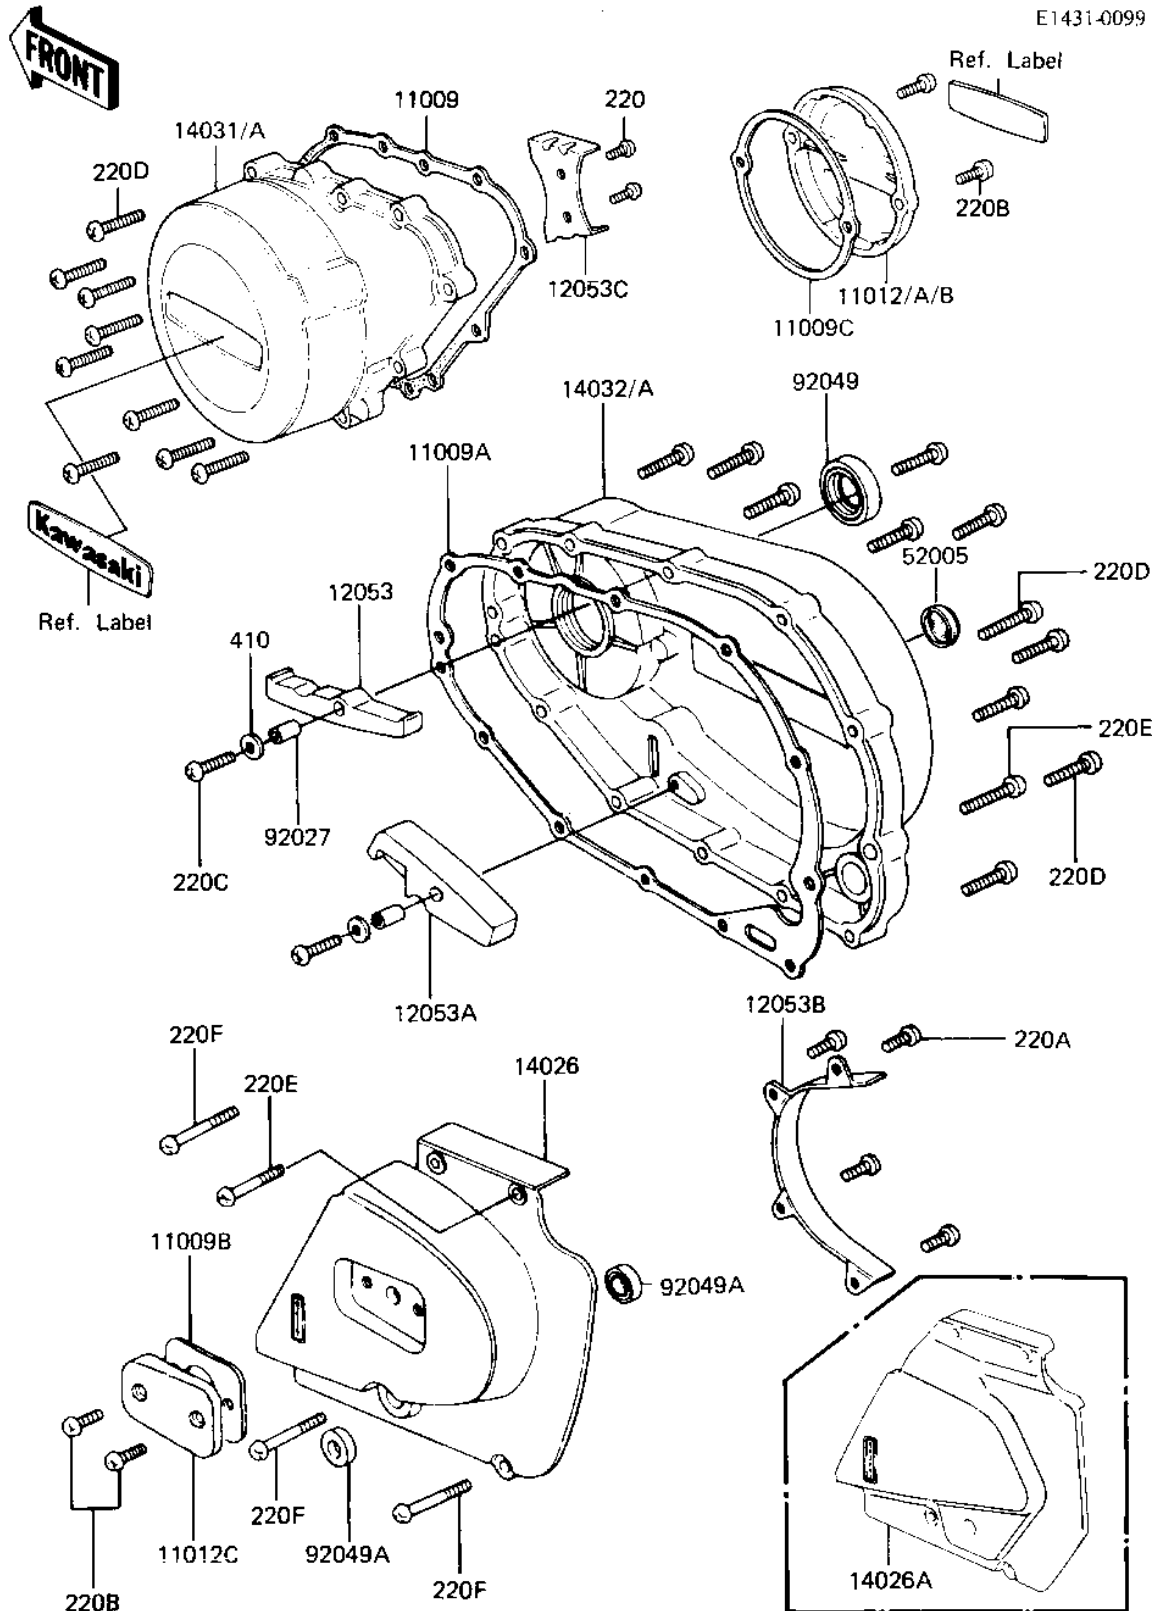

1981 440 LTD PARTS DIAGRAM

ENGINE COVERS ('81-'83 A2/A3/A4)

E1431-0099

1981 440 LTD PARTS LIST

ENGINE COVERS ('81-'83 A2/A3/A4)

ITEM NAME	PART NUMBER	QUANTITY
GASKET,GENERATER COV. (Ref # 11009)	11009-1032	1
GASKET,CLUTCH COVER (Ref # 11009A)	11009-1033	1
GASKET,CLUTCH ADJ CAP (Ref # 11009B)	14049-004	1
GASKET,BREAKER COVER (Ref # 11009C)	14050-010	1
COVERBRK POINT,BUFF (Ref # 11012B)	14027-019-80	1
COVER,CLUTCH ADJUSTNG (Ref # 11012C)	14028-006-80	1
GUIDE,PRIMARY CHAIN (Ref # 12053)	12053-1004	1
GUIDE,PRIMARY CHAIN (Ref # 12053A)	12053-1005	1
GUIDE,CHAIN (Ref # 12053B)	12053-1009	1
GUIDE,CHAIN (Ref # 12053C)	12053-1014	1
COVER CHAIN (Ref # 14026)	14026-1011-80	1
COVER,GENERATOR,BUFF (Ref # 14031)	14031-1023	1
COVER,CLUTCH (Ref # 14032)	14032-1038	1
GAUGE,OIL LEVEL (Ref # 52005)	52005-1009	1
COLLAR,8X15 (Ref # 92027)	92027-1079	1
OIL SEAL,R.H CRNKSFT (Ref # 92049)	92050-065	1
OIL SEAL,TB13225.5 (Ref # 92049A)	92051-005	1
SCREW PAN HEAD 5X8 (Ref # 220)	220B0508	1
SCREW PAN HEAD 6X10 (Ref # 220A)	220B0610	1
SCREW PAN HEAD 6X18 (Ref # 220B)	220B0618	1
SCREW PAN HEAD 6X25 (Ref # 220C)	220B0625	1
SCREW PAN HEAD 6X30 (Ref # 220D)	220B0630	1
SCREW PAN HEAD 6X40 (Ref # 220E)	220B0640	1
SCREW PAN HEAD 6X50 (Ref # 220F)	220B0650	1
WASHER PLAIN 6MM (Ref # 410)	410B0600	1