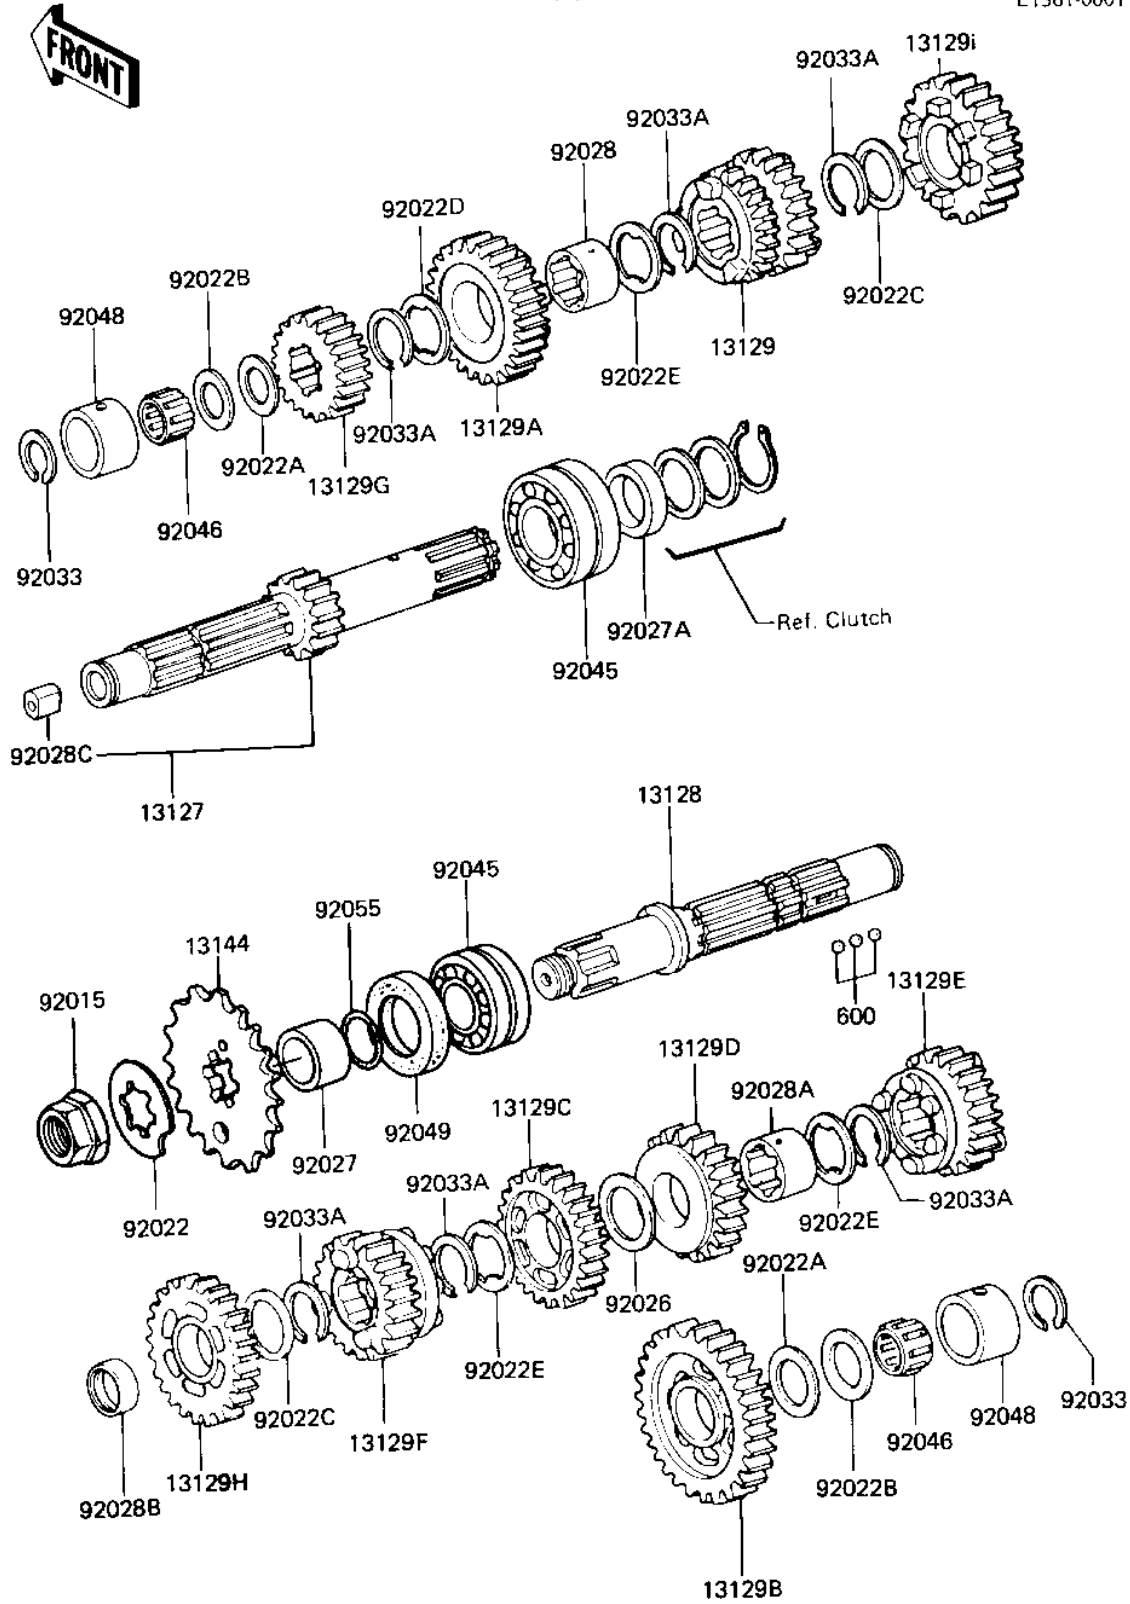

## 1981 440 LTD PARTS DIAGRAM

TRANSMISSION ('81-'83 A2/A3/A4)

E1361-0001

## 1981 440 LTD PARTS LIST

TRANSMISSION ('81-'83 A2/A3/A4)

ITEM NAME	PART NUMBER	QUANTITY
SHAFT,DRIVE,13T (Ref # 13127)	13127-1004	1
SHAFT,OUTPUT (Ref # 13128)	13128-1015	1
3RD-4TH GEAR,DRV SHFT (Ref # 13129)	13129-1054	1
TOP GEAR,DRV SHAFT (Ref # 13129A)	13129-1055	1
LOW GEAR,OUTPUT SHAFT (Ref # 13129B)	13129-1056	1
3RD GEAR,OUTPUT SHAFT (Ref # 13129C)	13129-1058	1
4TH GEAR,OUTPUT SHAFT (Ref # 13129D)	13129-1059	1
5TH GEAR,OUTPUT SHAFT (Ref # 13129E)	13129-1060	1
TOP GEAR,OUTPUT SHAFT (Ref # 13129F)	13129-1061	1
2ND GEAR,DRV SHAFT (Ref # 13129G)	13129-1062	1
2ND GEAR,OUTPUT,28T (Ref # 13129H)	13129-1172	1
GEAR,INPUT5TH,23T (Ref # 13129I)	13129-1277	1
ENGINE SPROCKET,15T (Ref # 13144)	13144-1018	1
NUT,20MM (Ref # 92015)	92015-1254	1
WASHER,SPLINE (Ref # 92022)	92022-1083	1
WASHER THRUST (Ref # 92022A)	92022-112	1
SHIM-KICK SHAFT (Ref # 92022B)	92022-144	1
WASHER-PLAIN 25MM (Ref # 92022C)	92022-159	1
WASHER-LOCK (Ref # 92022D)	92024-033	1
WASHER-LOCK (Ref # 92022E)	92024-038	1
WASHER,THRUST (Ref # 92026)	92026-079	1
COLLAR,ENG SPROCKET (Ref # 92027)	92027-288	1
COLLAR (Ref # 92027A)	92027-289	1
BUSHING,OUTPUT 3RD GR (Ref # 92028)	92028-1002	1
BUSHING,OUTPUT GEAR (Ref # 92028A)	92028-1268	1
BUSHING,2ND GEAR (Ref # 92028B)	92028-1177	1
BUSHING,DRIVE SHAFT (Ref # 92028C)	92028-155	1
CIRCLIP (Ref # 92033)	92033-015	1
CIRCLIP (Ref # 92033A)	92033-026	1

## 1981 440 LTD PARTS LIST

TRANSMISSION ('81-'83 A2/A3/A4)

ITEM NAME	PART NUMBER	QUANTITY
BEARING,B,5205ANX4PX (Ref # 92045)	92045-031	1
BRG,N,20R25139 (Ref # 92046)	92046-044	1
RACE,OUT & DRV SHAFT (Ref # 92048)	92048-1001	1
OIL SEAL SC325210 (Ref # 92049)	92050-024	1
"O" RING (Ref # 92055)	92055-035	1
BALL STEEL 5/32' (Ref # 600)	600A0500	1