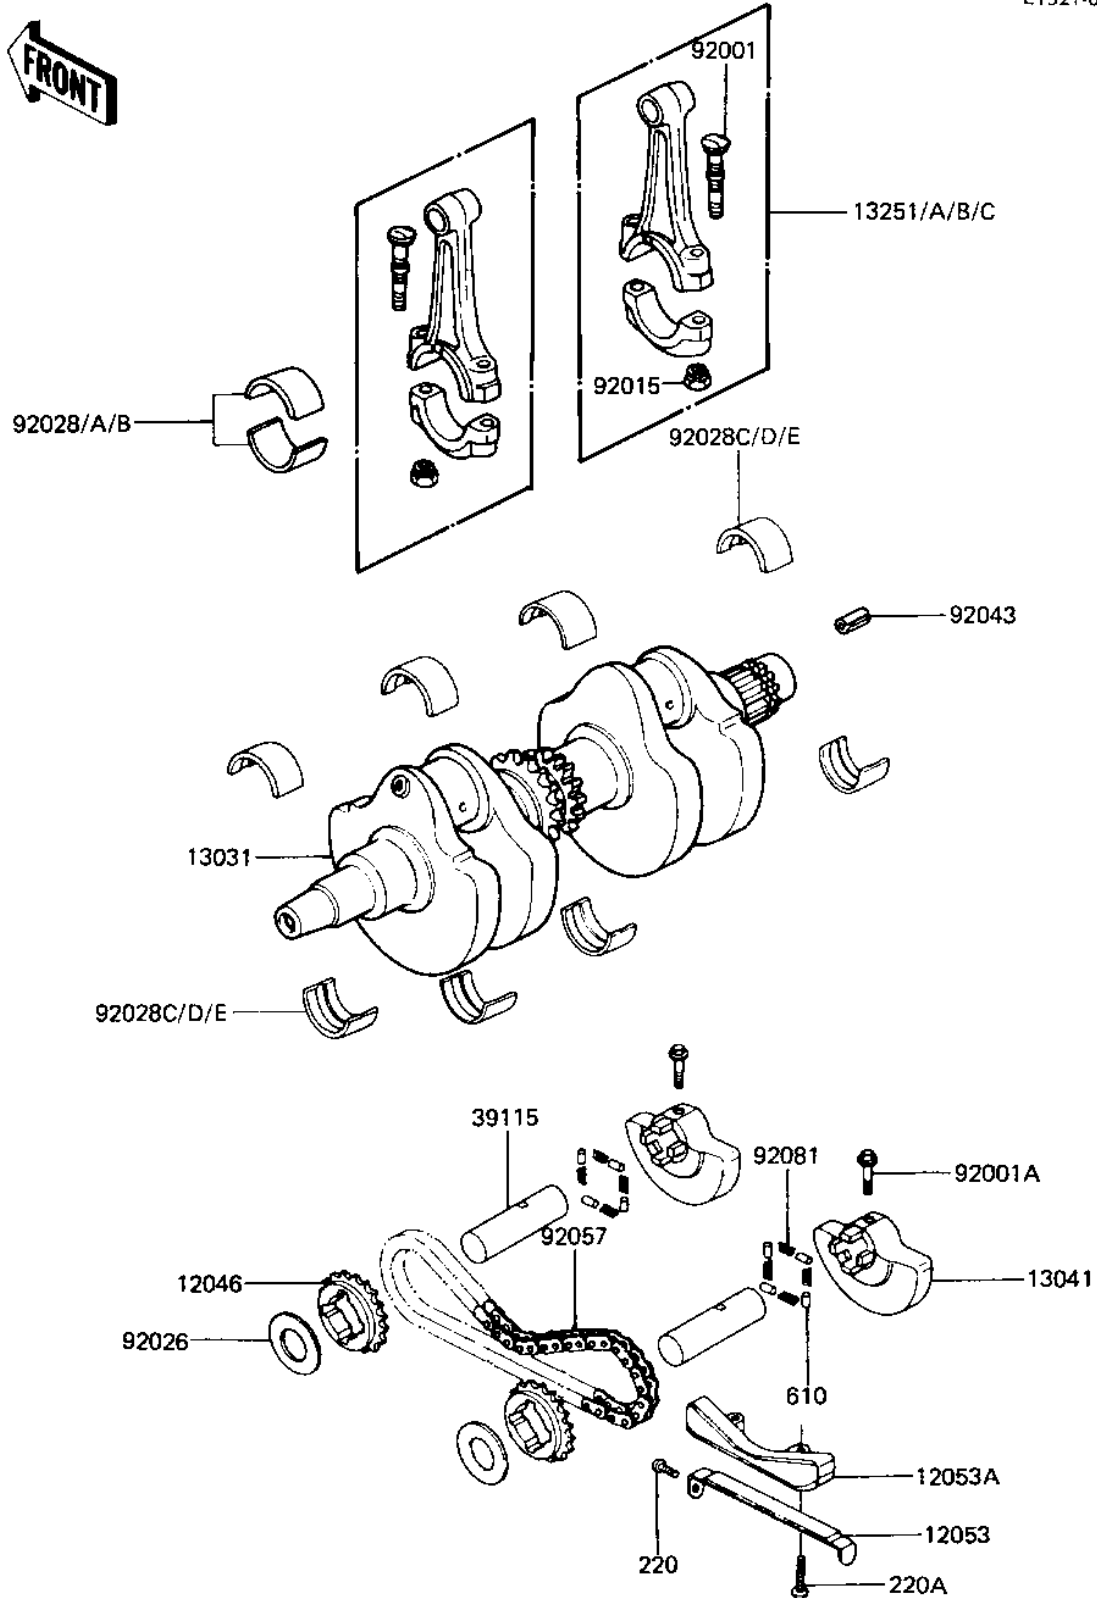

1981 440 LTD PARTS DIAGRAM

CRANKSHAFT/BALANCER ('81-'83 A2/A3/A4)

E1321-0003

1981 440 LTD PARTS LIST

CRANKSHAFT/BALANCER ('81-'83 A2/A3/A4)

ITEM NAME	PART NUMBER	QUANTITY
SPROCKET,BALANCER,21T (Ref # 12046)	12046-1003	1
GUIDE,BALANCER,CHAIN (Ref # 12053)	12053-1003	1
GUIDE-CHAIN,BALANCER (Ref # 12053A)	12053-1051	1
CRANKSHAFT ASSY (Ref # 13031)	13031-1037	1
BALANCER (Ref # 13041)	13041-1002	1
CONNECTING ROD ASSY,J (Ref # 13251)	13251-1008-JJ	4
SHAFT,IDLER,BALANCER (Ref # 39115)	39115-1002	1
BOLT,CONNECTING ROD,8 (Ref # 92001)	92001-1887	1
BOLT,6X32 (Ref # 92001A)	92003-229	1
NUT,FLANGED,8MM (Ref # 92015)	92015-1311	1
SPACER,20,3X40X1 (Ref # 92026)	92026-1003	1
BUSHING,CONNECTNG ROD (Ref # 92028)	92028-1097	1
BUSHING,CONNECTNG ROD (Ref # 92028A)	92028-1098	1
BUSHING,CONNECTNG ROD (Ref # 92028B)	92028-1099	1
BUSHING,CRANKSHAFT (Ref # 92028C)	92028-1100	1
BUSHING,CRANKSHAFT (Ref # 92028D)	92028-1101	1
BUSHING,CRANKSHAFT (Ref # 92028E)	92028-1102	1
PIN-SPRING,4X8 (Ref # 92043)	555A0408	1
CHAIN,BALANCER (Ref # 92057)	92057-1007	1
SPRING,BALANCER (Ref # 92081)	92081-135	1
SCREW PAN HEAD 6X8 (Ref # 220)	220B0608	1
SCREW PAN HEAD 6X30 (Ref # 220A)	220B0630	1
PIN DOWEL 4X8 (Ref # 610)	610A0408	1