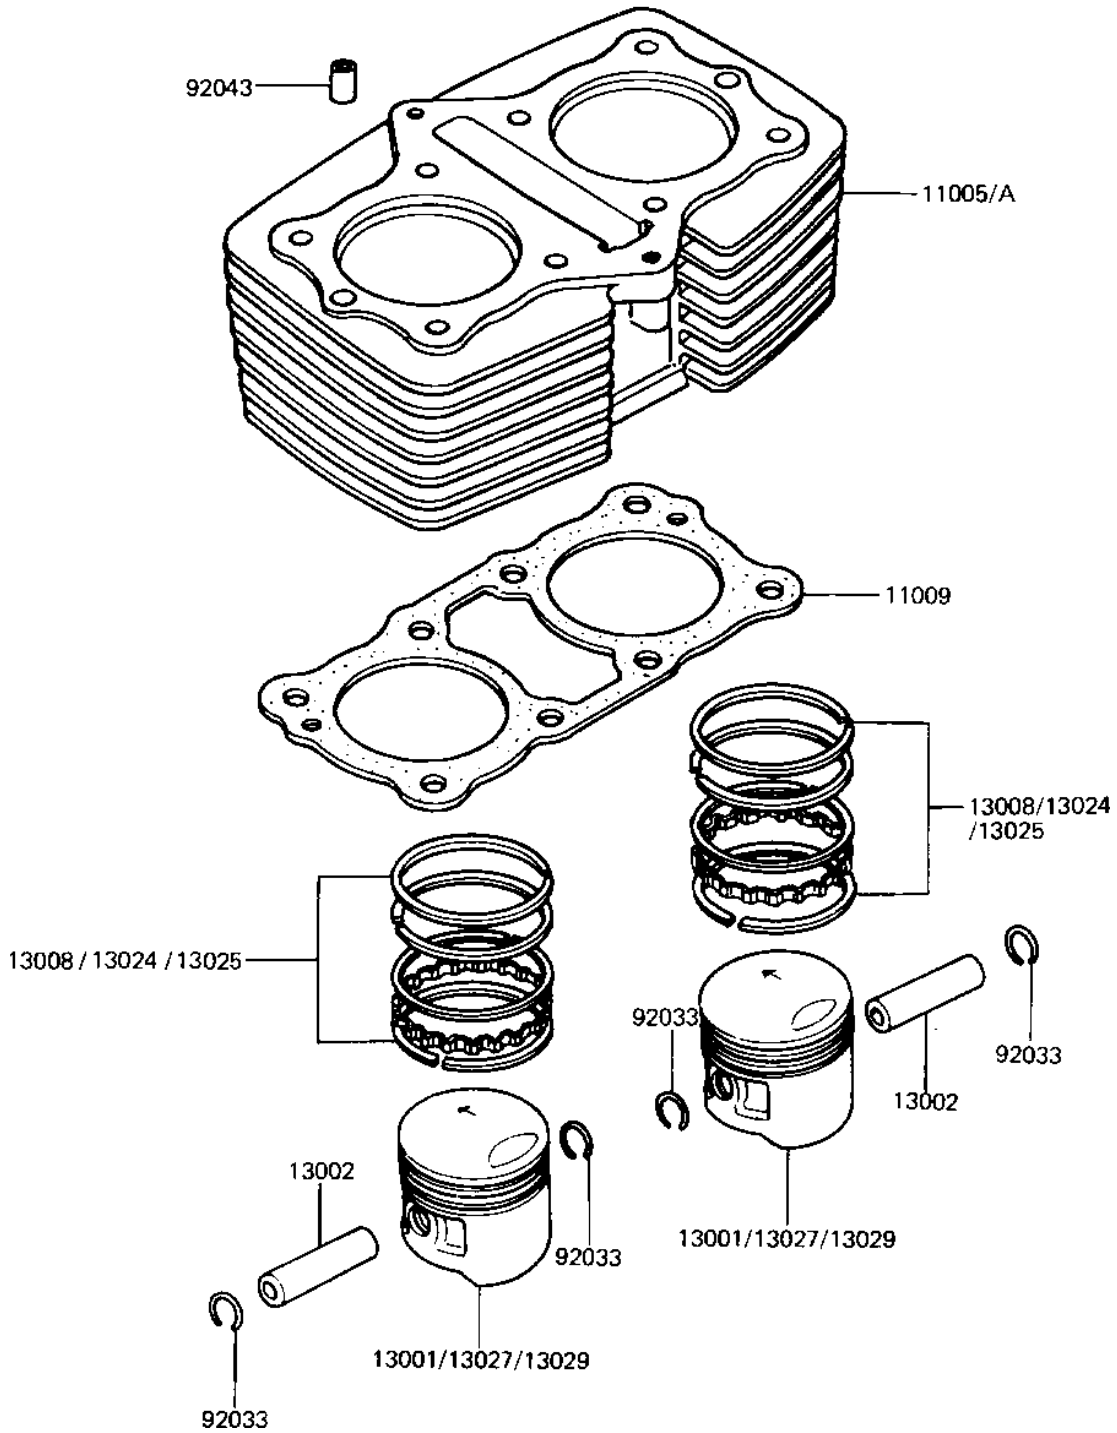

## 1981 440 LTD PARTS DIAGRAM

CYLINDER/PISTONS ('81-'83 A2/A3/A4)

E1120-0014

## 1981 440 LTD PARTS LIST

CYLINDER/PISTONS ('81-'83 A2/A3/A4)

ITEM NAME	PART NUMBER	QUANTITY
CYLINDER ASSY (Ref # 11005A)	11006-1004	1
GASKET,CYLINDER BASE (Ref # 11009)	11009-1176	1
PISTON,STD (Ref # 13001)	13001-1032	1
PIN-PISTON (Ref # 13002)	13002-1011	1
RING SET,PISTON,STD (Ref # 13008)	13008-5029	1
RING SET,0.040",O/S (Ref # 13024)	13024-5015	1
RING SET,0.020",O/S (Ref # 13025)	13025-5015	1
PISTON,0.040",O/S (Ref # 13027)	13027-1015	1
PISTON,0.020",O/S (Ref # 13029)	13029-1014	1
CIRCLIP PISTON PIN (Ref # 92033)	92036-005	1
PIN,DOWEL,10X8.2X14 (Ref # 92043)	92043-1037	1