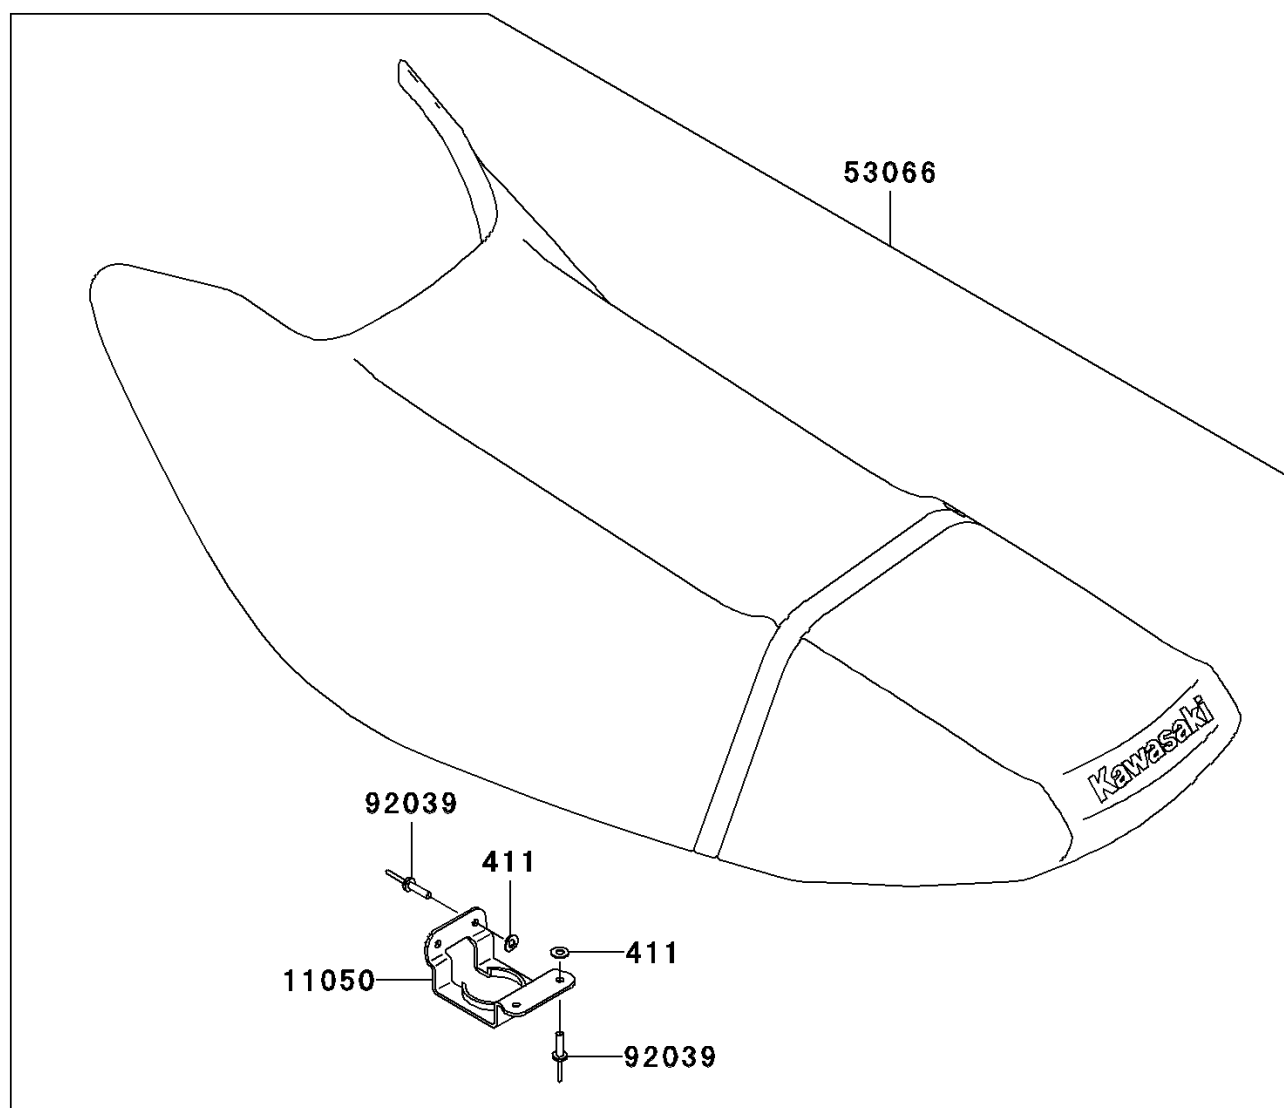

2003 JET SKI® Ultra® 150 PARTS DIAGRAM

Seat

F3146

2003 JET SKI® Ultra® 150 PARTS LIST

Seat

ITEM NAME	PART NUMBER	QUANTITY
WASHER-PLAIN,5MM (Ref # 411)	411S0500	1
BRACKET,SEAT LOCK (Ref # 11050)	11050-3741	1
SEAT-ASSY,BLACK (Ref # 53066)	53066-3702-MA	1
RIVET (Ref # 92039)	92039-3714	1