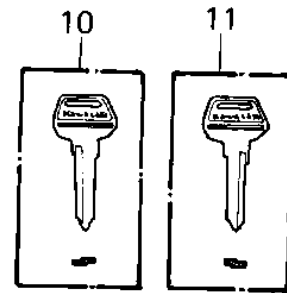

## 1980 440 LTD PARTS DIAGRAM

IGNITION SWITCH/LOCKS/REFLECTORS ('80 A1)

## 1980 440 LTD PARTS LIST

IGNITION SWITCH/LOCKS/REFLECTORS ('80 A1)

ITEM NAME	PART NUMBER	QUANTITY
BOLT,ALLEN,8X45 (Ref # 1)	120P0845	1
SWITCH ASSY,IGNITION (Ref # 2)	27005-1033	1
WASHER SPRING 8MM (Ref # 3)	461F0800	1
WASHER,8.5X20X1.6 (Ref # 4)	92022-1561	1
COLLAR,IG SWITCH (Ref # 5)	92027-1135	1
DAMPER,IG SWITCH (Ref # 6)	92075-1119	1
SWITCH,BRAKE LIGHT (Ref # 7)	27010-025	1
NUT,BRAKE LAMP SWITCH (Ref # 8)	27037-001	1
BRAKE SWITCH SPRING (Ref # 9)	27011-021	1
KEY,BLANK (Ref # 10)	27008-1034	1
KEY,BLANK (Ref # 11)	27008-1035	1
LOCK SET,KZ400B2 (Ref # 12)	27004-5048	1
REFLECTOR,REFLEX (Ref # 13)	28012-016	1
DAMPER RUBBER,REFLECT (Ref # 14)	92094-011	1