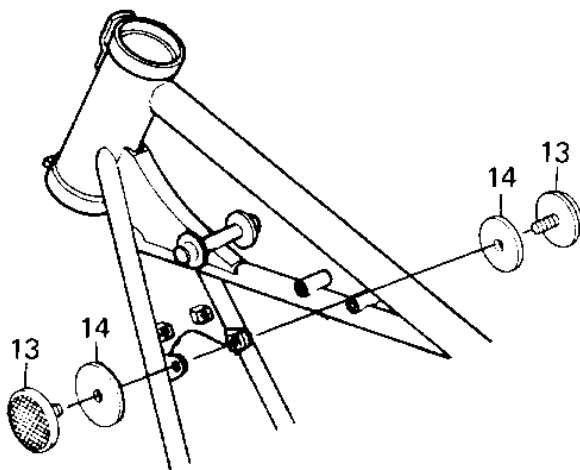

## 1980 440 LTD PARTS DIAGRAM

IGNITION SWITCH/LOCKS/REFLECTORS ('80 A1)

## 1980 440 LTD PARTS LIST

IGNITION SWITCH/LOCKS/REFLECTORS ('80 A1)

ITEM NAME	PART NUMBER	QUANTITY
BOLT,ALLEN,8X45 (Ref # 1)	120P0845	1
SWITCH ASSY,IGNITION (Ref # 2)	27005-1033	1
WASHER SPRING 8MM (Ref # 3)	461F0800	1
WASHER,8.5X20X1.6 (Ref # 4)	92022-1561	1
COLLAR,IG SWITCH (Ref # 5)	92027-1135	1
DAMPER,IG SWITCH (Ref # 6)	92075-1119	1
SWITCH,BRAKE LIGHT (Ref # 7)	27010-025	1
NUT,BRAKE LAMP SWITCH (Ref # 8)	27037-001	1
BRAKE SWITCH SPRING (Ref # 9)	27011-021	1
KEY,BLANK (Ref # 10)	27008-1034	1
KEY,BLANK (Ref # 11)	27008-1035	1
LOCK SET,KZ400B2 (Ref # 12)	27004-5048	1
REFLECTOR,REFLEX (Ref # 13)	28012-016	1
DAMPER RUBBER,REFLECT (Ref # 14)	92094-011	1