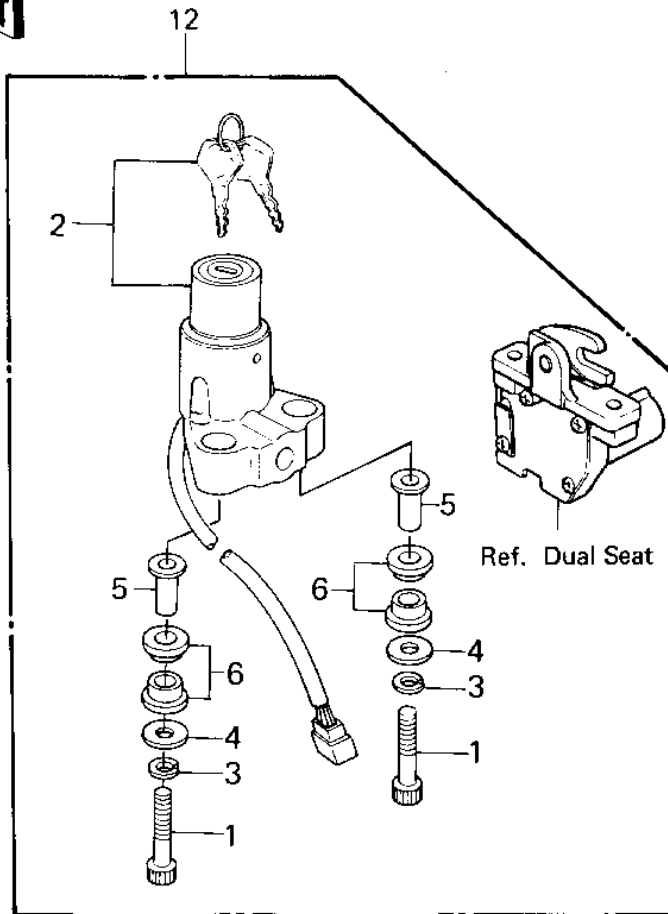

## 1980 440 LTD PARTS DIAGRAM

IGNITION SWITCH/LOCKS/REFLECTORS ('80 A1)

## 1980 440 LTD PARTS LIST

IGNITION SWITCH/LOCKS/REFLECTORS ('80 A1)

ITEM NAME	PART NUMBER	QUANTITY
BOLT,ALLEN,8X45 (Ref # 1)	120P0845	1
SWITCH ASSY,IGNITION (Ref # 2)	27005-1033	1
WASHER SPRING 8MM (Ref # 3)	461F0800	1
WASHER,8.5X20X1.6 (Ref # 4)	92022-1561	1
COLLAR,IG SWITCH (Ref # 5)	92027-1135	1
DAMPER,IG SWITCH (Ref # 6)	92075-1119	1
SWITCH,BRAKE LIGHT (Ref # 7)	27010-025	1
NUT,BRAKE LAMP SWITCH (Ref # 8)	27037-001	1
BRAKE SWITCH SPRING (Ref # 9)	27011-021	1
KEY,BLANK (Ref # 10)	27008-1034	1
KEY,BLANK (Ref # 11)	27008-1035	1
LOCK SET,KZ400B2 (Ref # 12)	27004-5048	1
REFLECTOR,REFLEX (Ref # 13)	28012-016	1
DAMPER RUBBER,REFLECT (Ref # 14)	92094-011	1