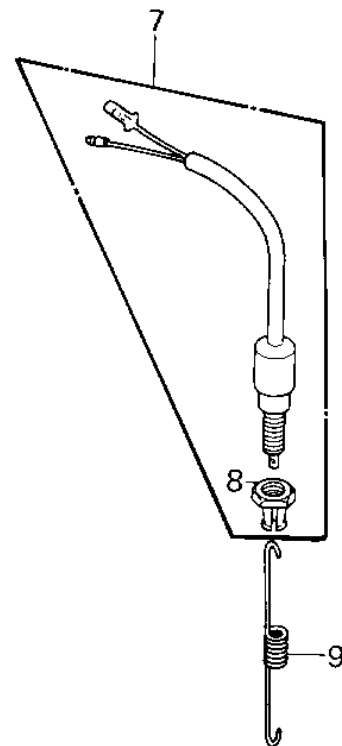

## 1980 440 LTD PARTS DIAGRAM

IGNITION SWITCH/LOCKS/REFLECTORS ('80 A1)

## 1980 440 LTD PARTS LIST

IGNITION SWITCH/LOCKS/REFLECTORS ('80 A1)

ITEM NAME	PART NUMBER	QUANTITY
BOLT,ALLEN,8X45 (Ref # 1)	120P0845	1
SWITCH ASSY,IGNITION (Ref # 2)	27005-1033	1
WASHER SPRING 8MM (Ref # 3)	461F0800	1
WASHER,8.5X20X1.6 (Ref # 4)	92022-1561	1
COLLAR,IG SWITCH (Ref # 5)	92027-1135	1
DAMPER,IG SWITCH (Ref # 6)	92075-1119	1
SWITCH,BRAKE LIGHT (Ref # 7)	27010-025	1
NUT,BRAKE LAMP SWITCH (Ref # 8)	27037-001	1
BRAKE SWITCH SPRING (Ref # 9)	27011-021	1
KEY,BLANK (Ref # 10)	27008-1034	1
KEY,BLANK (Ref # 11)	27008-1035	1
LOCK SET,KZ400B2 (Ref # 12)	27004-5048	1
REFLECTOR,REFLEX (Ref # 13)	28012-016	1
DAMPER RUBBER,REFLECT (Ref # 14)	92094-011	1