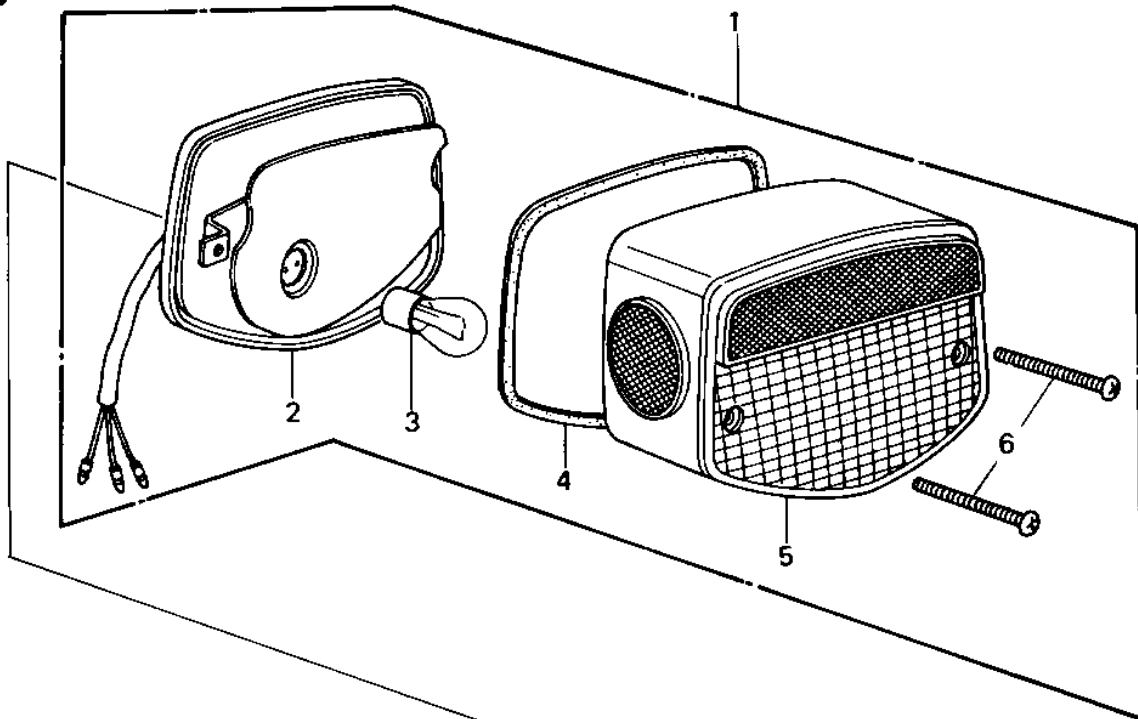

1980 440 LTD PARTS DIAGRAM

TAILLIGHT ('80 A1)

1980 440 LTD PARTS LIST

TAILLIGHT ('80 A1)

ITEM NAME	PART NUMBER	QUANTITY
TAIL LAMP UNIT (Ref # 1)	23025-064	1
.CASE,TAIL LIGHT (Ref # 2)	23027-041	1
.BULB,12V 32/3CP (Ref # 3)	92069-059	1
.GASKET,TAIL LENS (Ref # 4)	23028-021	1
.LENS,TAIL LAMP (Ref # 5)	23026-034	1
.SCREW-PAN-CROS (Ref # 6)	220R0460	1
BRACKET,LICENSE PLATE (Ref # 7)	23036-1028	1
DAMPER RUBBER (Ref # 8)	23066-023	1
DAMPER RUBBER (Ref # 9)	23066-020	1
COLLAR,6.8X10X8.5 (Ref # 10)	92027-129	1
WASHER 6.5X20X1.6T (Ref # 11)	92022-125	1
BOLT-UPSET (Ref # 12)	112G0618	1
DAMPER,TAIL LAMP (Ref # 13)	92075-1055	1
DAMPER RUBBER,RR FEND (Ref # 14)	92075-121	1
COLLAR 6.8X10X14.5 (Ref # 15)	92027-156	1
WASHER SPRING 6MM (Ref # 16)	461F0600	1
BOLT-UPSET (Ref # 17)	112G0625	1
COLLAR (Ref # 18)	92027-169	1