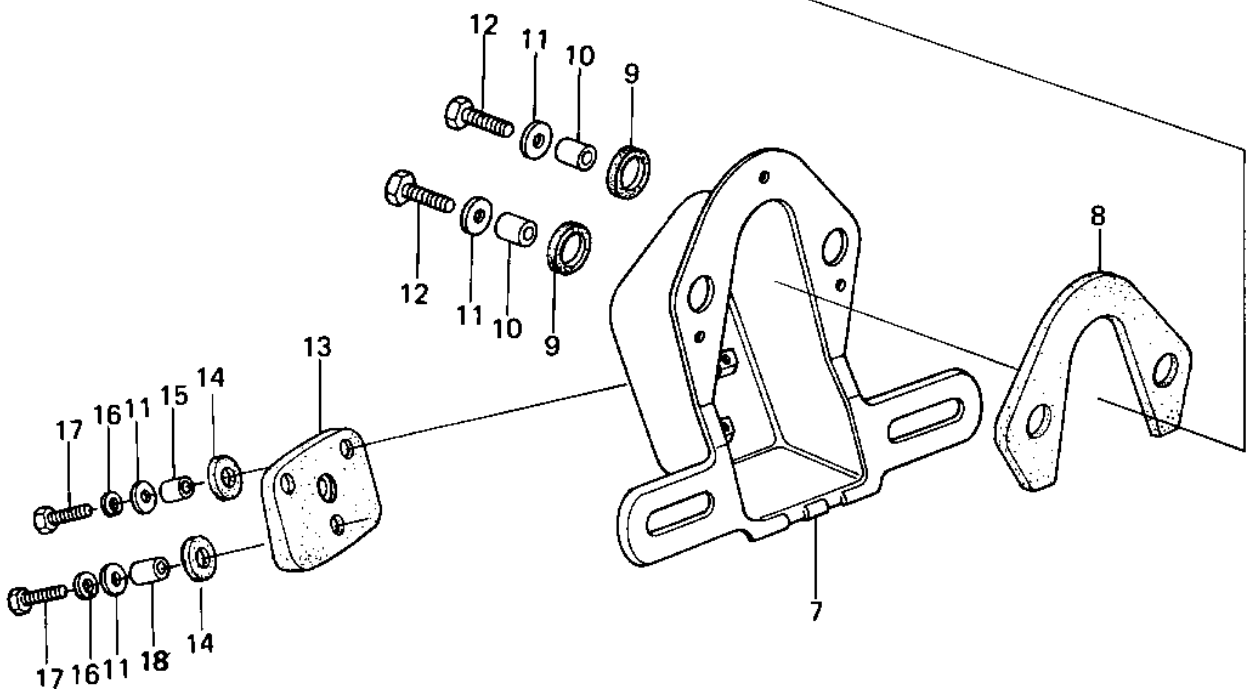

1980 440 LTD PARTS DIAGRAM

TAILLIGHT ('80 A1)

1980 440 LTD PARTS LIST

TAILLIGHT ('80 A1)

ITEM NAME	PART NUMBER	QUANTITY
TAIL LAMP UNIT (Ref # 1)	23025-064	1
.CASE,TAIL LIGHT (Ref # 2)	23027-041	1
.BULB,12V 32/3CP (Ref # 3)	92069-059	1
.GASKET,TAIL LENS (Ref # 4)	23028-021	1
.LENS,TAIL LAMP (Ref # 5)	23026-034	1
.SCREW-PAN-CROS (Ref # 6)	220R0460	1
BRACKET,LICENSE PLATE (Ref # 7)	23036-1028	1
DAMPER RUBBER (Ref # 8)	23066-023	1
DAMPER RUBBER (Ref # 9)	23066-020	1
COLLAR,6.8X10X8.5 (Ref # 10)	92027-129	1
WASHER 6.5X20X1.6T (Ref # 11)	92022-125	1
BOLT-UPSET (Ref # 12)	112G0618	1
DAMPER,TAIL LAMP (Ref # 13)	92075-1055	1
DAMPER RUBBER,RR FEND (Ref # 14)	92075-121	1
COLLAR 6.8X10X14.5 (Ref # 15)	92027-156	1
WASHER SPRING 6MM (Ref # 16)	461F0600	1
BOLT-UPSET (Ref # 17)	112G0625	1
COLLAR (Ref # 18)	92027-169	1