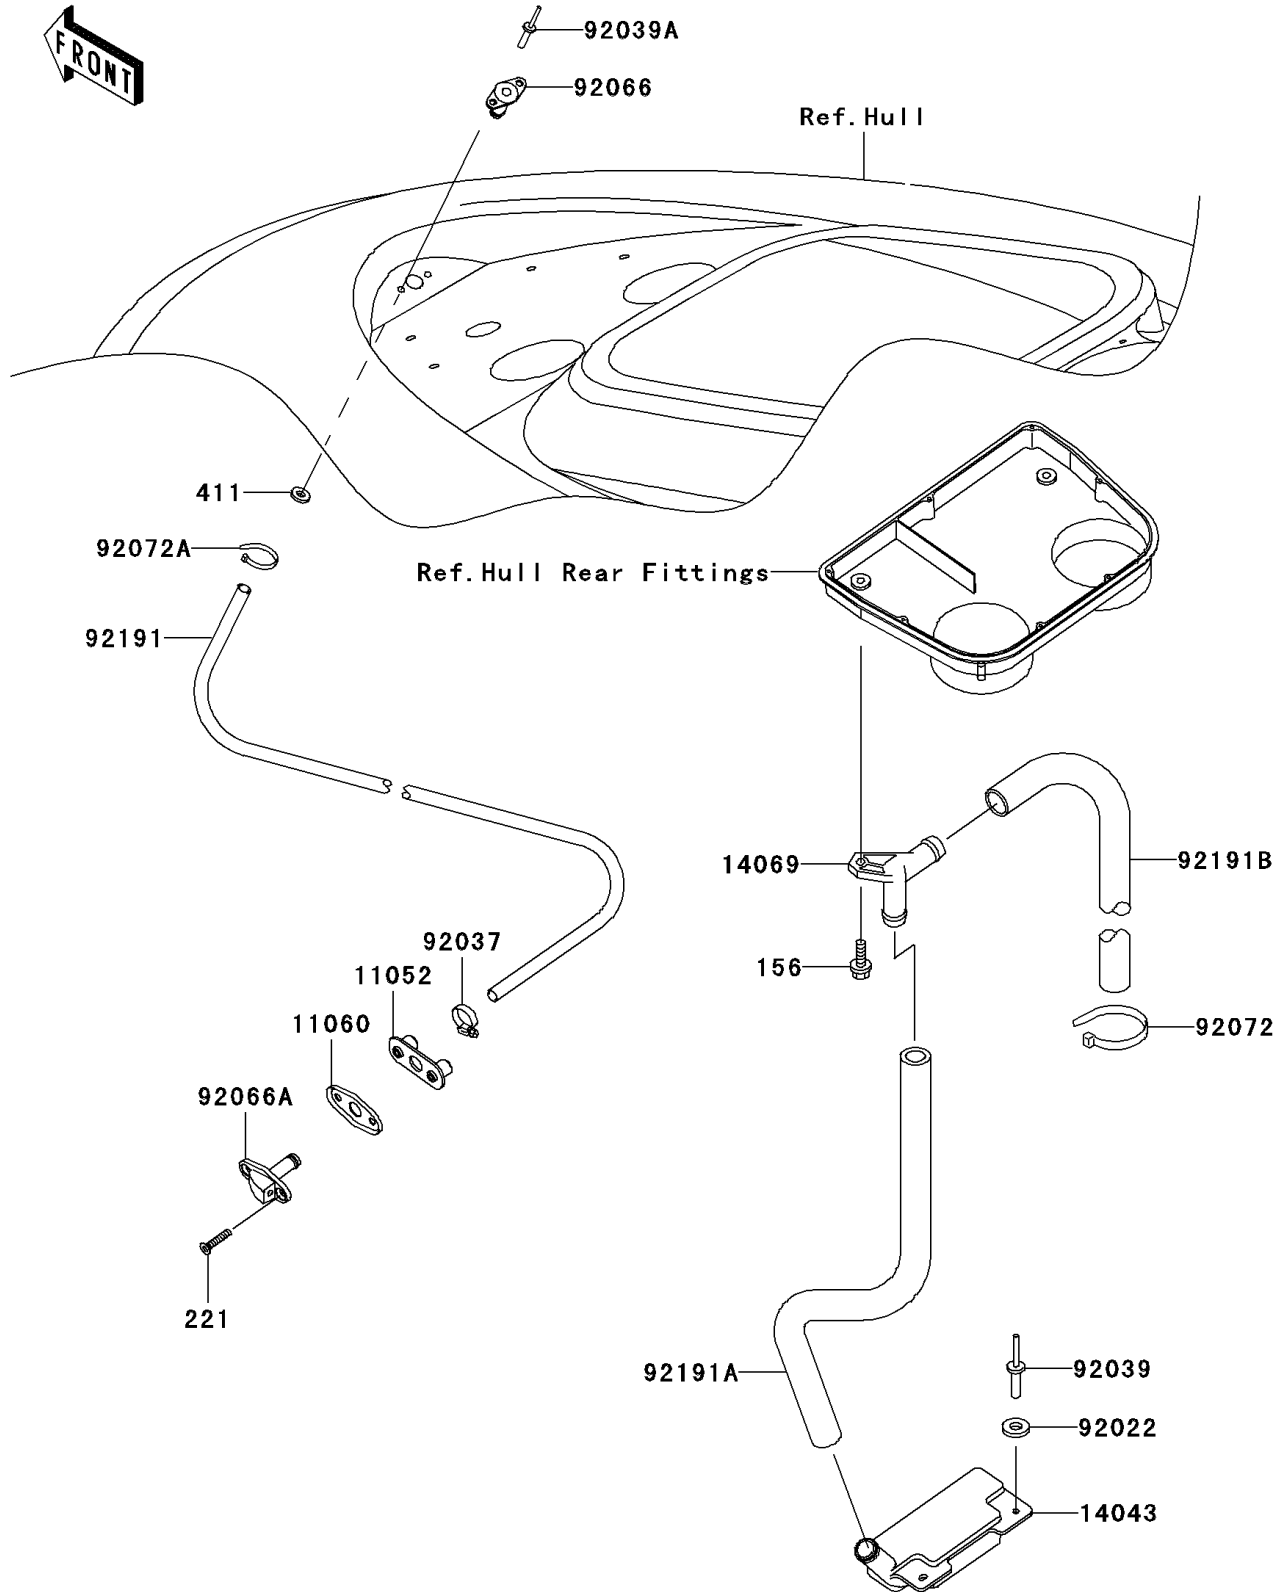

## 2003 JET SKI® Ultra® 150 PARTS DIAGRAM

Bilge System

F3145

## 2003 JET SKI® Ultra® 150 PARTS LIST

Bilge System

ITEM NAME	PART NUMBER	QUANTITY
BOLT-WP,6X18 (Ref # 156)	156R0618	1
SCREW-CSK-CROSS,5X25 (Ref # 221)	221R0525	1
WASHER-PLAIN,5MM (Ref # 411)	411S0500	1
BRACKET (Ref # 11052)	11052-3735	1
GASKET (Ref # 11060)	11060-3798	1
FILTER (Ref # 14043)	14043-3710	1
BREATHER (Ref # 14069)	14069-3708	1
WASHER,5X16X1.5 (Ref # 92022)	92022-3041	1
CLAMP (Ref # 92037)	92037-3726	1
RIVET (Ref # 92039)	92039-3714	1
RIVET (Ref # 92039A)	92039-3747	1
PLUG (Ref # 92066)	92066-3766	1
PLUG (Ref # 92066A)	92066-3767	1
BAND,L=188 (Ref # 92072)	92072-1239	1
BAND,L=99 (Ref # 92072A)	92072-3871	1
TUBE,10X13X600 (Ref # 92191)	92191-3862	1
TUBE (Ref # 92191A)	92191-3883	1
TUBE,15.88X22.24X570 (Ref # 92191B)	92191-3896	1