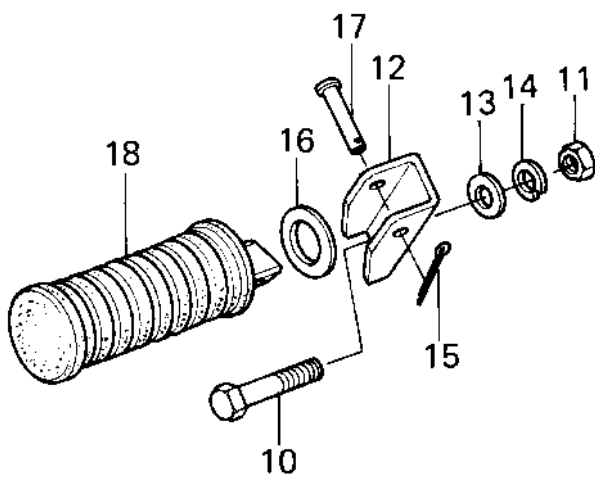

1980 440 LTD PARTS DIAGRAM

FOOTRESTS ('80 A1)

1980 440 LTD PARTS LIST

FOOTRESTS ('80 A1)

ITEM NAME	PART NUMBER	QUANTITY
BOLT HEX HEAD 12X40 (Ref # 1)	113B1240	1
HOLDER,STEP,L.H. (Ref # 2)	34003-1041	1
HOLDER,STEP,R.H. (Ref # 3)	34003-1042	1
STEP-ASSY,FR,RH (Ref # 4)	34028-1018	2
PIN COTTER 2.5X16 (Ref # 6)	550D2516	1
WASHER,PLAIN (Ref # 7)	92022-250	1
PIN,FOOTREST BAR FIT (Ref # 8)	92043-115	1
WASHER SPRING 12MM (Ref # 9)	461F1200	1
BOLT-SMALL-FINE,10X45 (Ref # 10)	113G1045	1
NUT,10MM (Ref # 11)	314B1000	1
HOLDER,REAR FOOTREST (Ref # 12)	34003-1025	1
WASHER PLAIN 10MM (Ref # 13)	410B1000	1
WASHER SPRING 10MM (Ref # 14)	461F1000	1
PIN,COTTER,2.0X12 (Ref # 15)	550D2012	1
WASHER-PLAIN (OPT) (Ref # 16)	92022-199	1
PIN (Ref # 17)	92043-1464	1
RUBBER,FOOTREST (Ref # 18)	92076-027	1