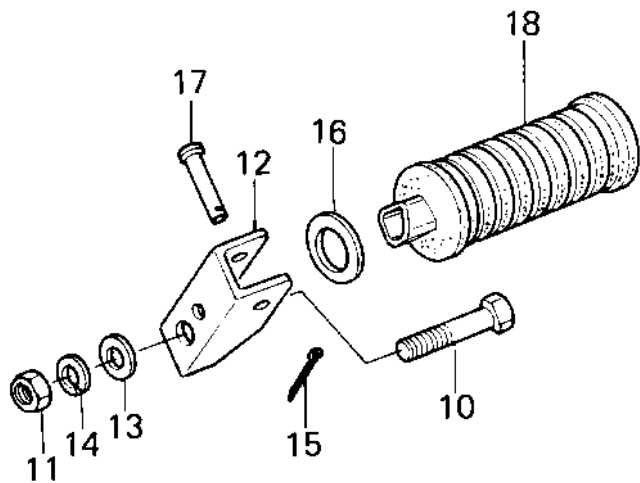

1980 440 LTD PARTS DIAGRAM

FOOTRESTS ('80 A1)

1980 440 LTD PARTS LIST

FOOTRESTS ('80 A1)

ITEM NAME	PART NUMBER	QUANTITY
BOLT HEX HEAD 12X40 (Ref # 1)	113B1240	1
HOLDER,STEP,L.H. (Ref # 2)	34003-1041	1
HOLDER,STEP,R.H. (Ref # 3)	34003-1042	1
STEP-ASSY,FR,RH (Ref # 4)	34028-1018	2
PIN COTTER 2.5X16 (Ref # 6)	550D2516	1
WASHER,PLAIN (Ref # 7)	92022-250	1
PIN,FOOTREST BAR FIT (Ref # 8)	92043-115	1
WASHER SPRING 12MM (Ref # 9)	461F1200	1
BOLT-SMALL-FINE,10X45 (Ref # 10)	113G1045	1
NUT,10MM (Ref # 11)	314B1000	1
HOLDER,REAR FOOTREST (Ref # 12)	34003-1025	1
WASHER PLAIN 10MM (Ref # 13)	410B1000	1
WASHER SPRING 10MM (Ref # 14)	461F1000	1
PIN,COTTER,2.0X12 (Ref # 15)	550D2012	1
WASHER-PLAIN (OPT) (Ref # 16)	92022-199	1
PIN (Ref # 17)	92043-1464	1
RUBBER,FOOTREST (Ref # 18)	92076-027	1