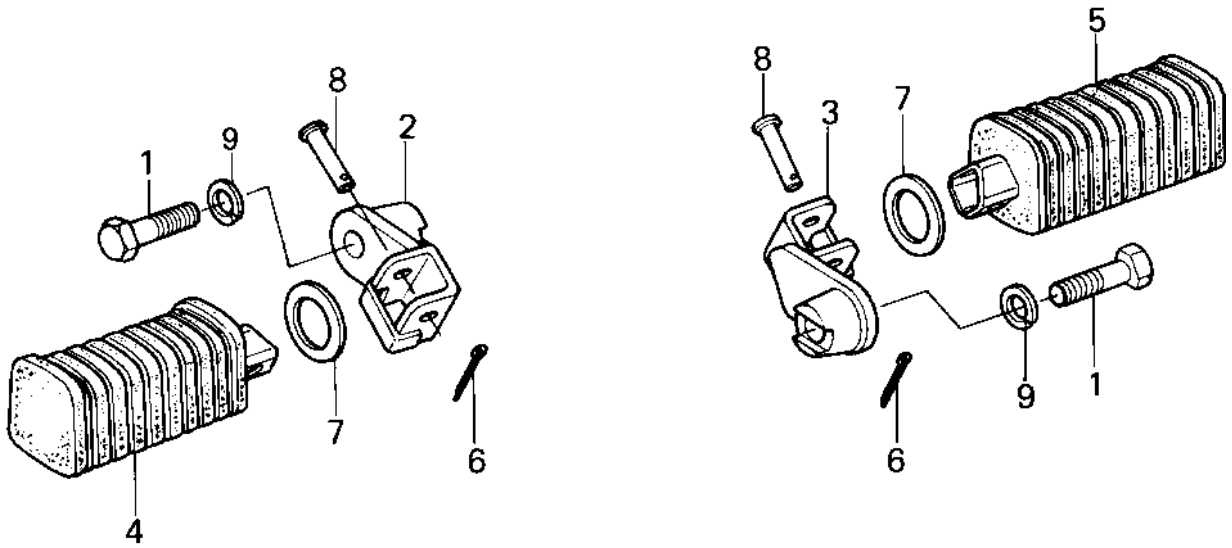

1980 440 LTD PARTS DIAGRAM

FOOTRESTS ('80 A1)

1980 440 LTD PARTS LIST

FOOTRESTS ('80 A1)

ITEM NAME	PART NUMBER	QUANTITY
BOLT HEX HEAD 12X40 (Ref # 1)	113B1240	1
HOLDER,STEP,L.H. (Ref # 2)	34003-1041	1
HOLDER,STEP,R.H. (Ref # 3)	34003-1042	1
STEP-ASSY,FR,RH (Ref # 4)	34028-1018	2
PIN COTTER 2.5X16 (Ref # 6)	550D2516	1
WASHER,PLAIN (Ref # 7)	92022-250	1
PIN,FOOTREST BAR FIT (Ref # 8)	92043-115	1
WASHER SPRING 12MM (Ref # 9)	461F1200	1
BOLT-SMALL-FINE,10X45 (Ref # 10)	113G1045	1
NUT,10MM (Ref # 11)	314B1000	1
HOLDER,REAR FOOTREST (Ref # 12)	34003-1025	1
WASHER PLAIN 10MM (Ref # 13)	410B1000	1
WASHER SPRING 10MM (Ref # 14)	461F1000	1
PIN,COTTER,2.0X12 (Ref # 15)	550D2012	1
WASHER-PLAIN (OPT) (Ref # 16)	92022-199	1
PIN (Ref # 17)	92043-1464	1
RUBBER,FOOTREST (Ref # 18)	92076-027	1