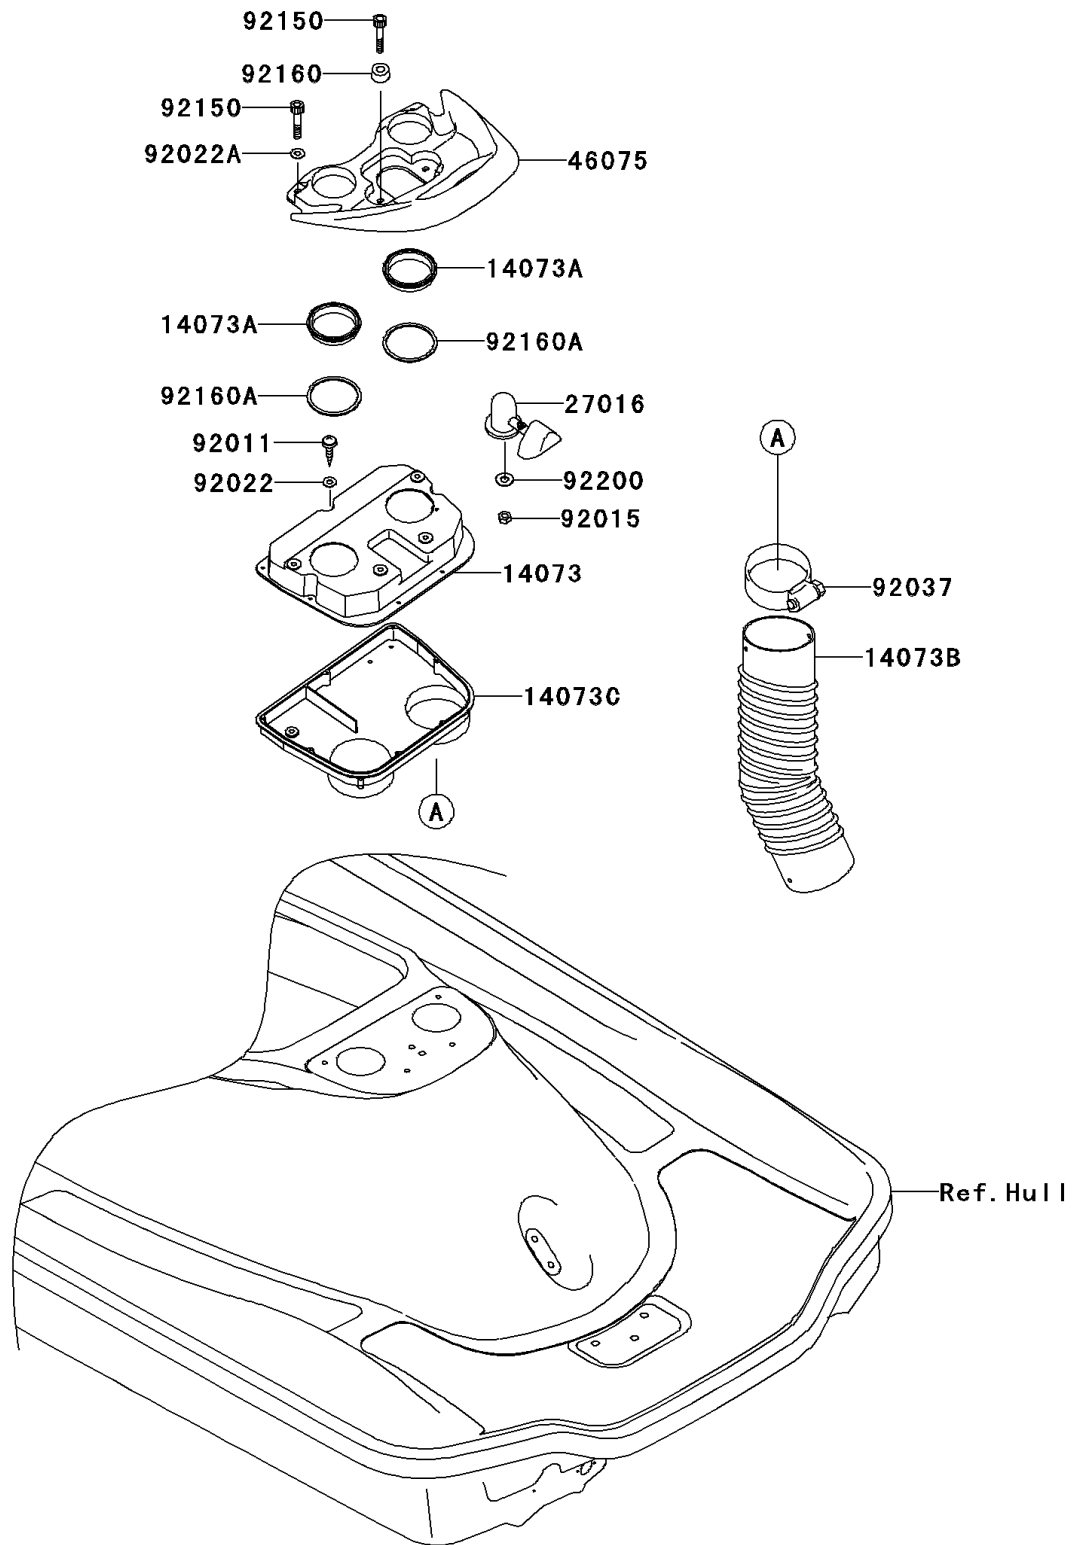

## 2003 JET SKI® Ultra® 150 PARTS DIAGRAM

Hull Rear Fittings

F3137

## 2003 JET SKI® Ultra® 150 PARTS LIST

Hull Rear Fittings

ITEM NAME	PART NUMBER	QUANTITY
DUCT,RR,UPP (Ref # 14073)	14073-3767	1
DUCT (Ref # 14073A)	14073-3769	1
DUCT (Ref # 14073B)	14073-3771	1
DUCT,RR,LWR (Ref # 14073C)	14073-3782	1
LOCK-ASSY,SEAT,F.BLACK (Ref # 27016)	27016-3744-6Z	1
GRIP,TAIL,F.BLACK (Ref # 46075)	46075-3746-6Z	1
SCREW (Ref # 92011)	92011-562	1
NUT,FLANGED,8MM (Ref # 92015)	92015-3709	1
WASHER,5X16X1.5 (Ref # 92022)	92022-3041	1
WASHER,6.5X20X1.5 (Ref # 92022A)	92022-3710	1
CLAMP,MAX120.7MM (Ref # 92037)	92037-3733	1
BOLT,SOCKET,6X30 (Ref # 92150)	92150-3822	1
DAMPER (Ref # 92160)	92160-3738	1
DAMPER (Ref # 92160A)	92160-3910	1
WASHER,8.5X25X1.5 (Ref # 92200)	92200-3717	1