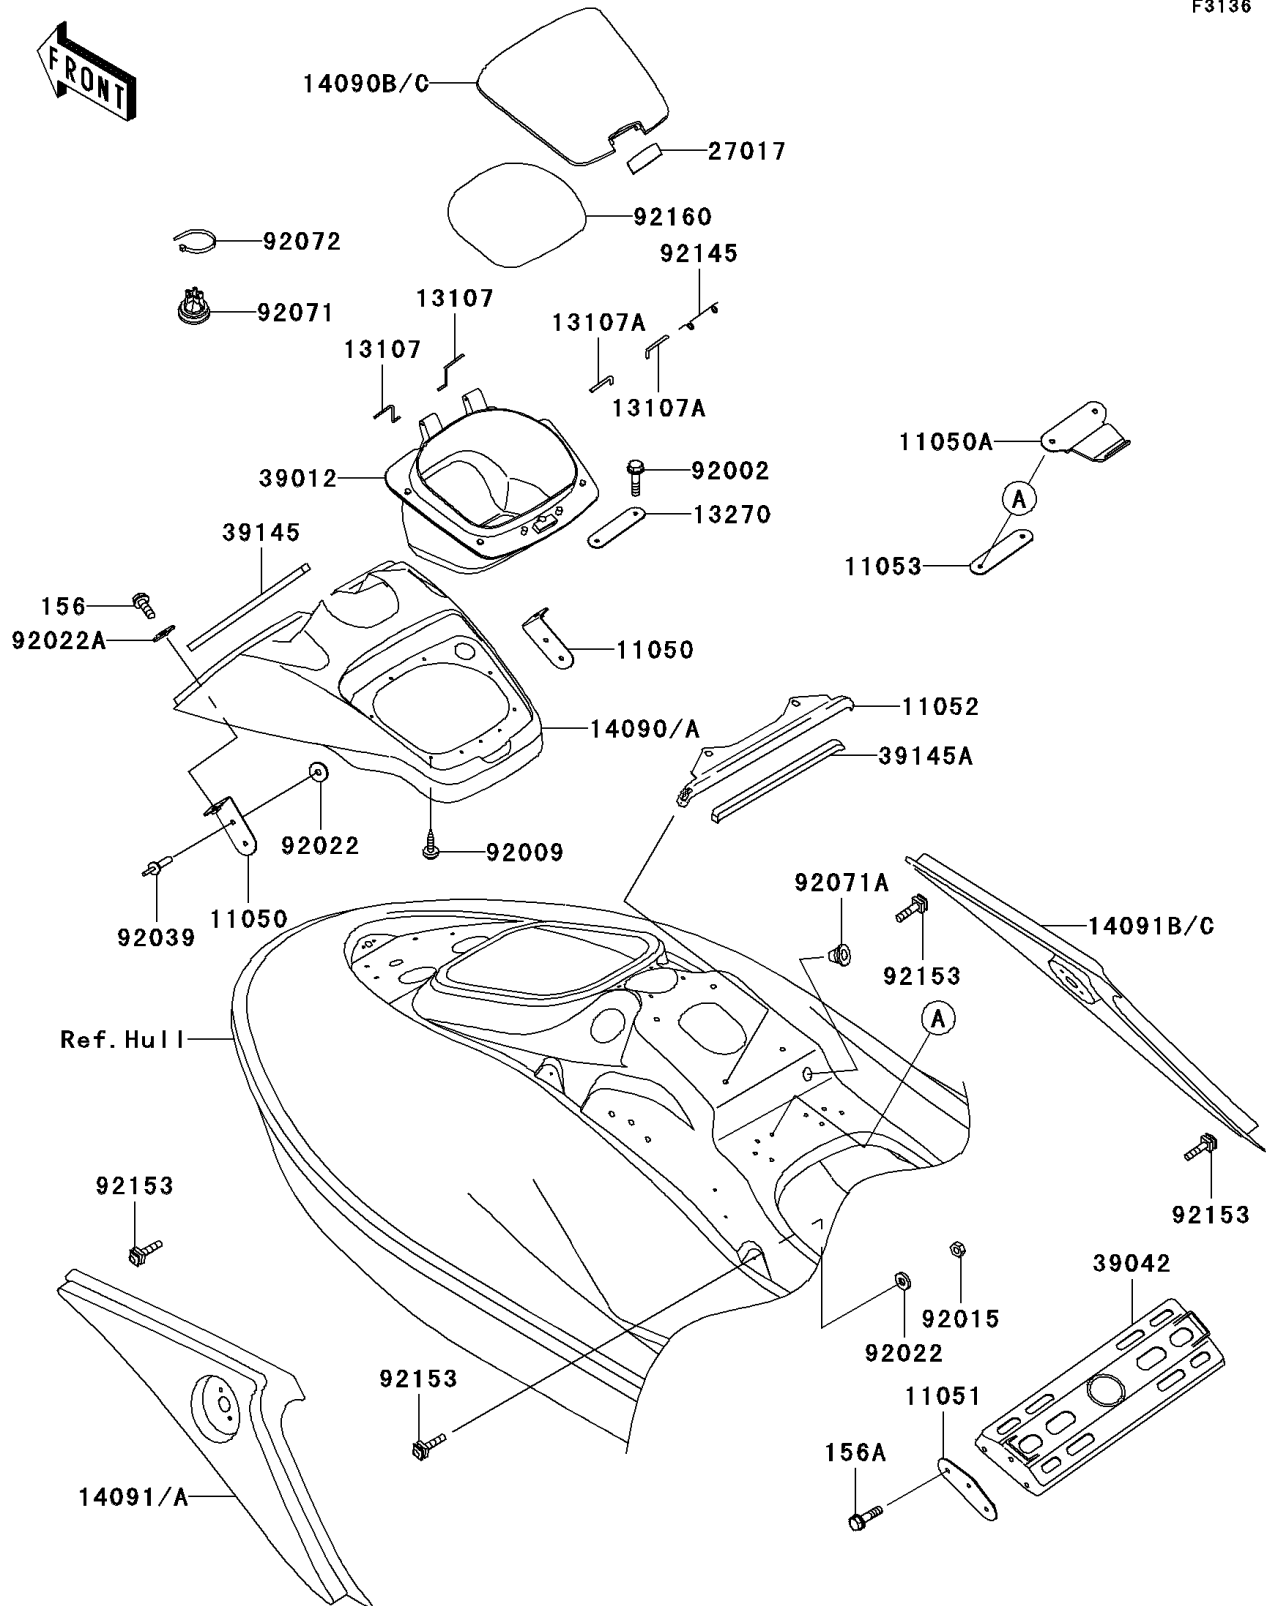

2003 JET SKI® Ultra® 150 PARTS DIAGRAM

Hull Middle Fittings

F3136

2003 JET SKI® Ultra® 150 PARTS LIST

Hull Middle Fittings

ITEM NAME	PART NUMBER	QUANTITY
BOLT-WP,6X18 (Ref # 156)	156R0618	1
BOLT-WP,6X25 (Ref # 156A)	156R0625	1
BRACKET (Ref # 11050)	11050-3746	1
BRACKET (Ref # 11050A)	11050-3775	1
BRACKET (Ref # 11051)	11051-3760	1
BRACKET (Ref # 11052)	11052-3748	1
BRACKET (Ref # 11053)	11053-3732	1
SHAFT (Ref # 13107)	13107-3761	1
SHAFT (Ref # 13107A)	13107-3769	1
PLATE (Ref # 13270)	13270-3909	1
COVER,HANDLE,C.L.GREEN (Ref # 14090)	14090-3809-367	1
COVER,CENTER STORAGE,C.L.GREEN (Ref # 14090B)	14090-3812-367	1
COVER,SIDE,LH,C.L.GREEN (Ref # 14091)	14091-3731-367	1
COVER,SIDE,RH,C.L.GREEN (Ref # 14091B)	14091-3732-367	1
LOCK,CENTER STORAGE,F.BLACK (Ref # 27017)	27017-3720-6Z	1
CASE-STORAGE (Ref # 39012)	39012-3737	1
CROSSMEMBER,FR (Ref # 39042)	39042-3707	1
TRIM-SEAL,L=340 (Ref # 39145)	39145-3764	1
TRIM-SEAL,L=340 (Ref # 39145A)	39145-3779	1
BOLT,6X25 (Ref # 92002)	92002-3714	1
SCREW,TAPPING,5X20 (Ref # 92009)	92009-3716	1
NUT,LOCK,5MM (Ref # 92015)	92015-3798	1
WASHER,5X16X1.5 (Ref # 92022)	92022-3041	1
WASHER,6.5X20X1.5 (Ref # 92022A)	92022-3710	1
RIVET (Ref # 92039)	92039-3775	1
GROMMET (Ref # 92071)	92071-3819	1
GROMMET (Ref # 92071A)	92071-3826	1
BAND,L=292.1 (Ref # 92072)	92072-3509	1
SPRING (Ref # 92145)	92145-3711	1

2003 JET SKI® Ultra® 150 PARTS LIST

Hull Middle Fittings

ITEM NAME	PART NUMBER	QUANTITY
BOLT,5MM (Ref # 92153)	92153-3703	1
DAMPER (Ref # 92160)	92160-3933	1