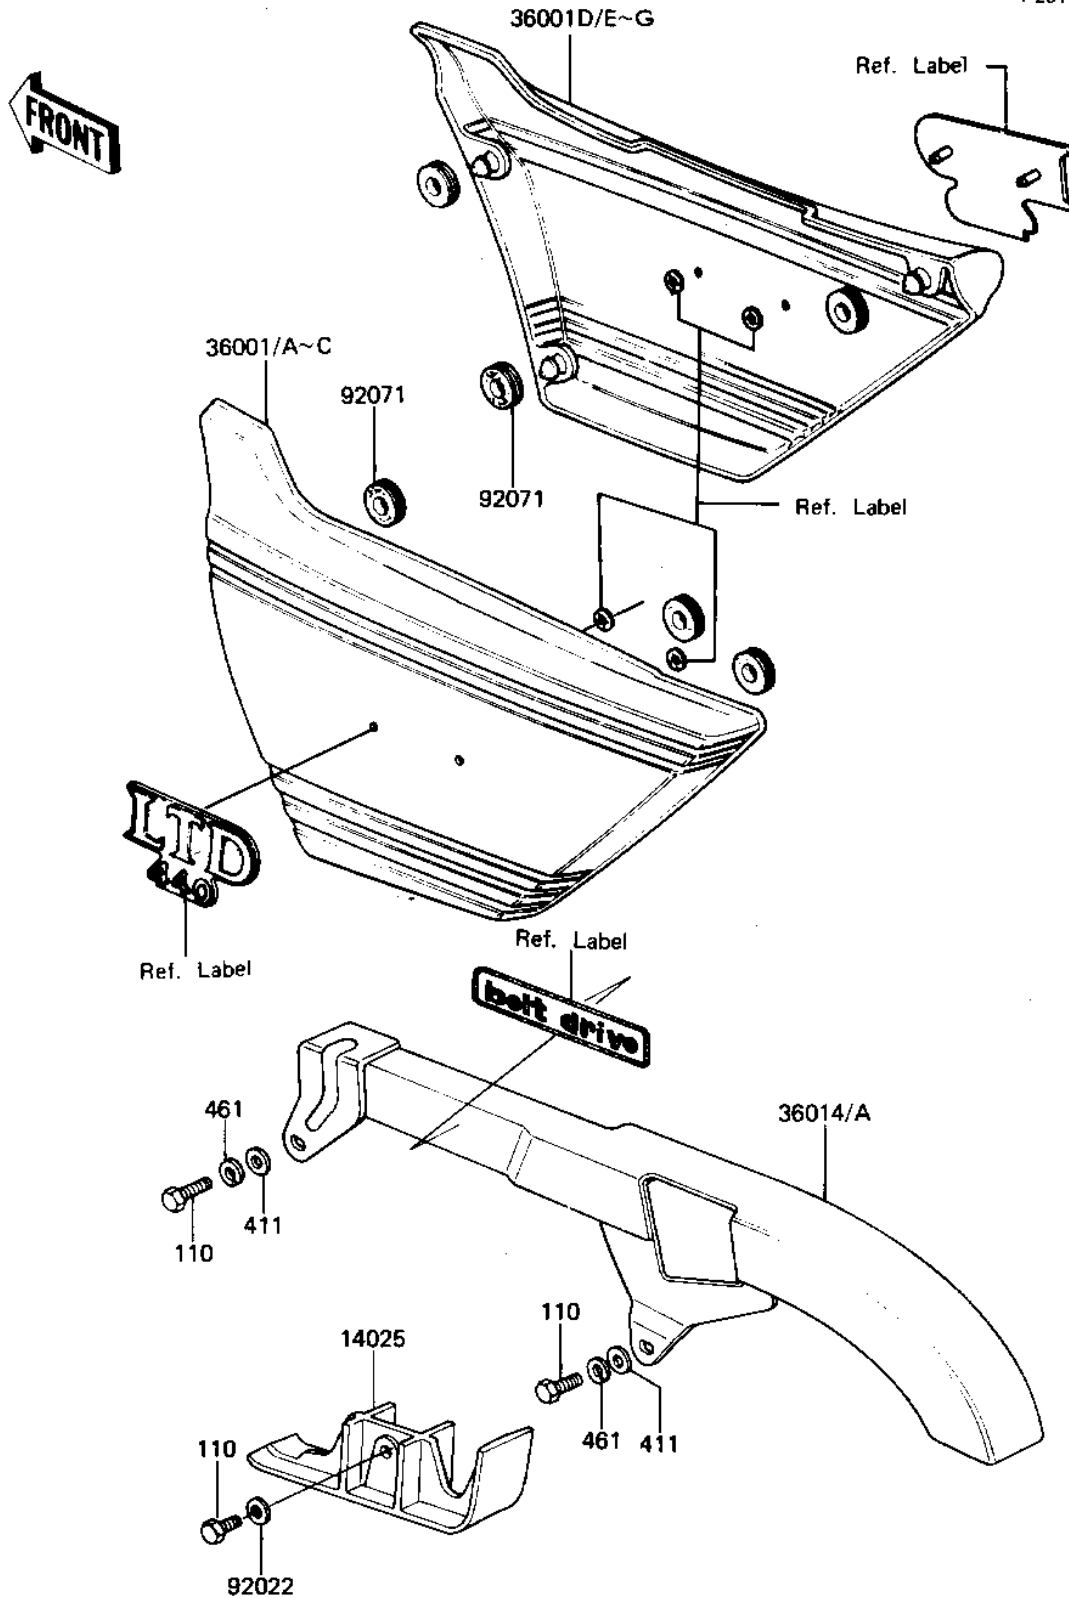

1981 KZ440 Belt PARTS DIAGRAM

SIDE COVERS/BELT COVER ('81-'83 D2/D3/D4)

F2610-0036

1981 KZ440 Belt PARTS LIST

SIDE COVERS/BELT COVER ('81-'83 D2/D3/D4)

ITEM NAME	PART NUMBER	QUANTITY
COVER,SIDE,L.H,EBONY (Ref # 36001B)	36001-1070-8G	1
COVER,SIDE,R.H,EBONY (Ref # 36001F)	36001-1071-8G	1
CASE-CHAIN (Ref # 36014)	36014-1023	1
GROMMET (Ref # 92071)	92071-056	1
BOLT-UPSET,6X16 (Ref # 110)	112G0616	1
WASHER PLAIN 6MM (Ref # 411)	411B0600	1
WASHER SPRING 6MM (Ref # 461)	461F0600	1