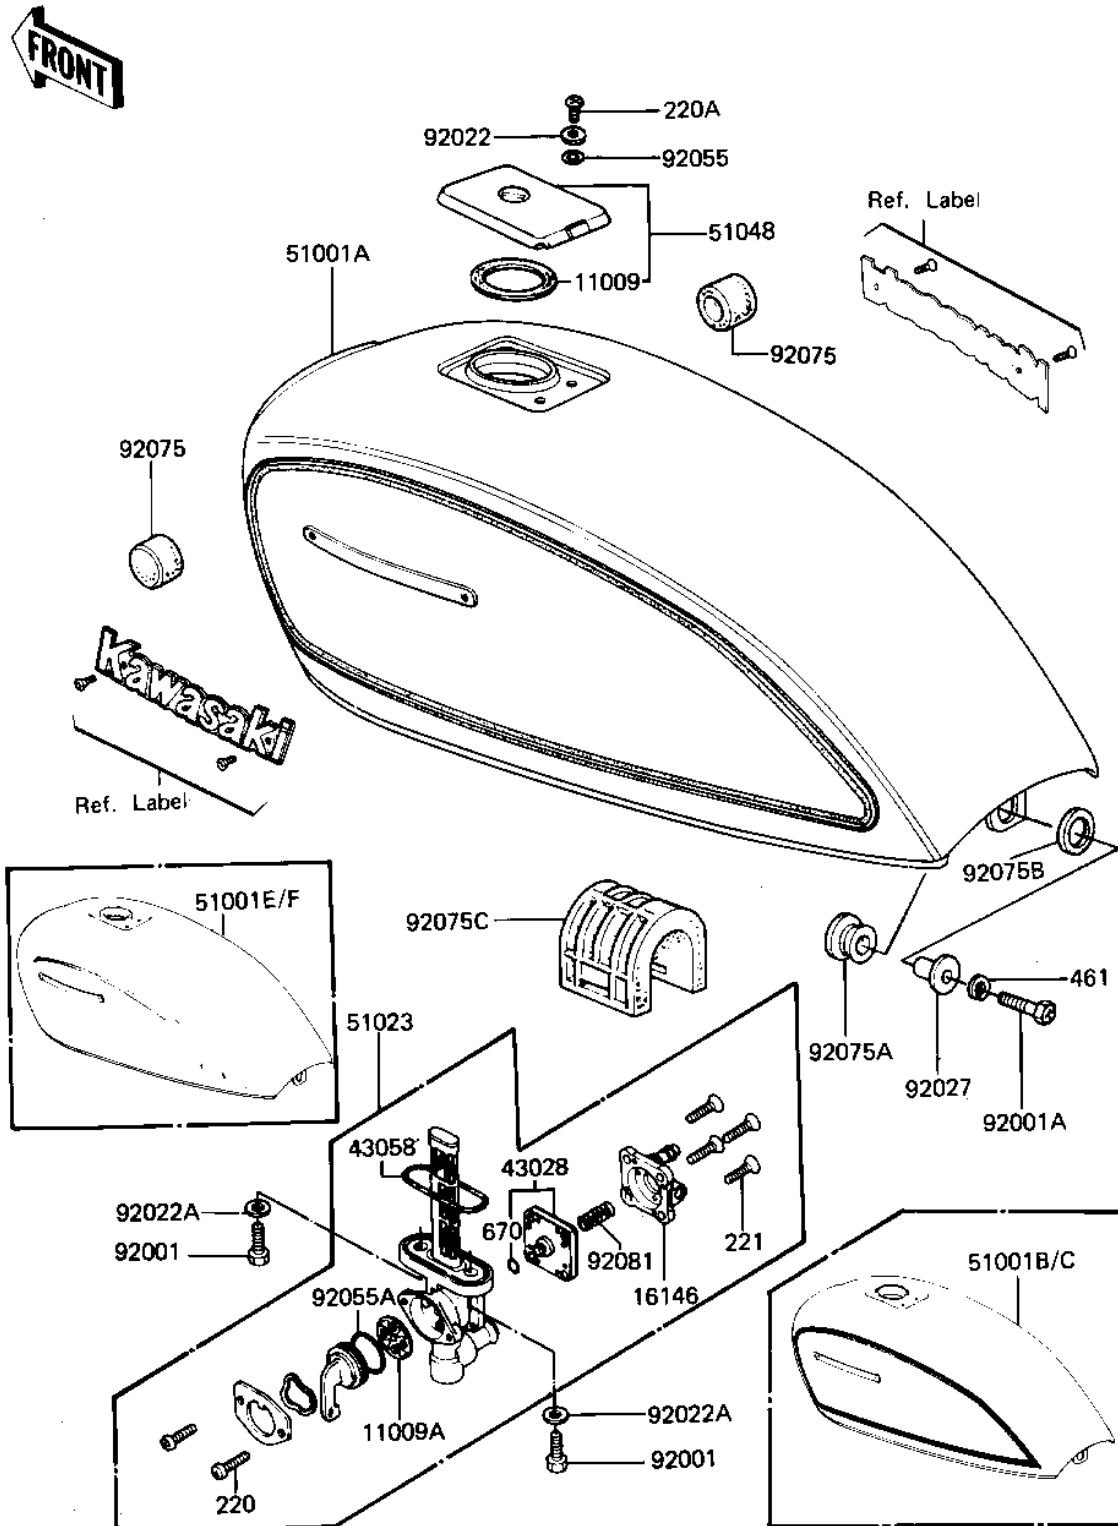

1981 KZ440 Belt PARTS DIAGRAM

FUEL TANK ('81-'83 D2/D3/D4/D5)

F2410-0001

1981 KZ440 Belt PARTS LIST

FUEL TANK ('81-'83 D2/D3/D4/D5)

ITEM NAME	PART NUMBER	QUANTITY
GASKET,FUEL TANK CAP (Ref # 11009)	11009-1051	1
GASKET,FUEL TAP (Ref # 11009A)	11009-1188	1
COVER ASSY,FUEL TAP (Ref # 16146)	16146-1009	1
DIAPHRAGM VALVE ASSY (Ref # 43028)	43028-1021	1
"O" RING (Ref # 43058)	51039-003	1
TANK-FUEL,EBONY (Ref # 51001A)	51001-5074-8G	1
TAP ASSY,FUEL (Ref # 51023)	51023-1030	1
CAP ASSY TANK (Ref # 51048)	51048-1018	1
BOLT,6X20,FUEL TAP (Ref # 92001)	92001-1091	1
BOLT,HEX HEAD,6X25 (Ref # 92001A)	92001-1284	1
WASHER,PLAIN (Ref # 92022)	92022-1038	1
WASHER-PLAIN (Ref # 92022A)	92022-183	1
COLLAR (Ref # 92027)	92027-251	1
"O" RING (Ref # 92055)	92055-1023	1
"O" RING,FUEL TAP LEV (Ref # 92055A)	92055-1085	1
DAMPER RUBBER-FL TANK (Ref # 92075)	92075-101	1
RUBBER,FENDER COVER (Ref # 92075A)	92075-174	1
DAMPER RUBBER (Ref # 92075B)	92075-175	1
DAMPER RUBBER (Ref # 92075C)	92075-284	1
SPRING,DIAPHRAGM VALV (Ref # 92081)	92081-1240	1
SCREW PAN HEAD 3X8 (Ref # 220)	220B0308	1
SCREW PAN HEAD 5X10 (Ref # 220A)	220B0510	1
SCREW-CSK-CROS,4X14 (Ref # 221)	221B0414	1
WASHER SPRING 6MM (Ref # 461)	461F0600	1
"O" RING,4MM (Ref # 670)	670B1504	1