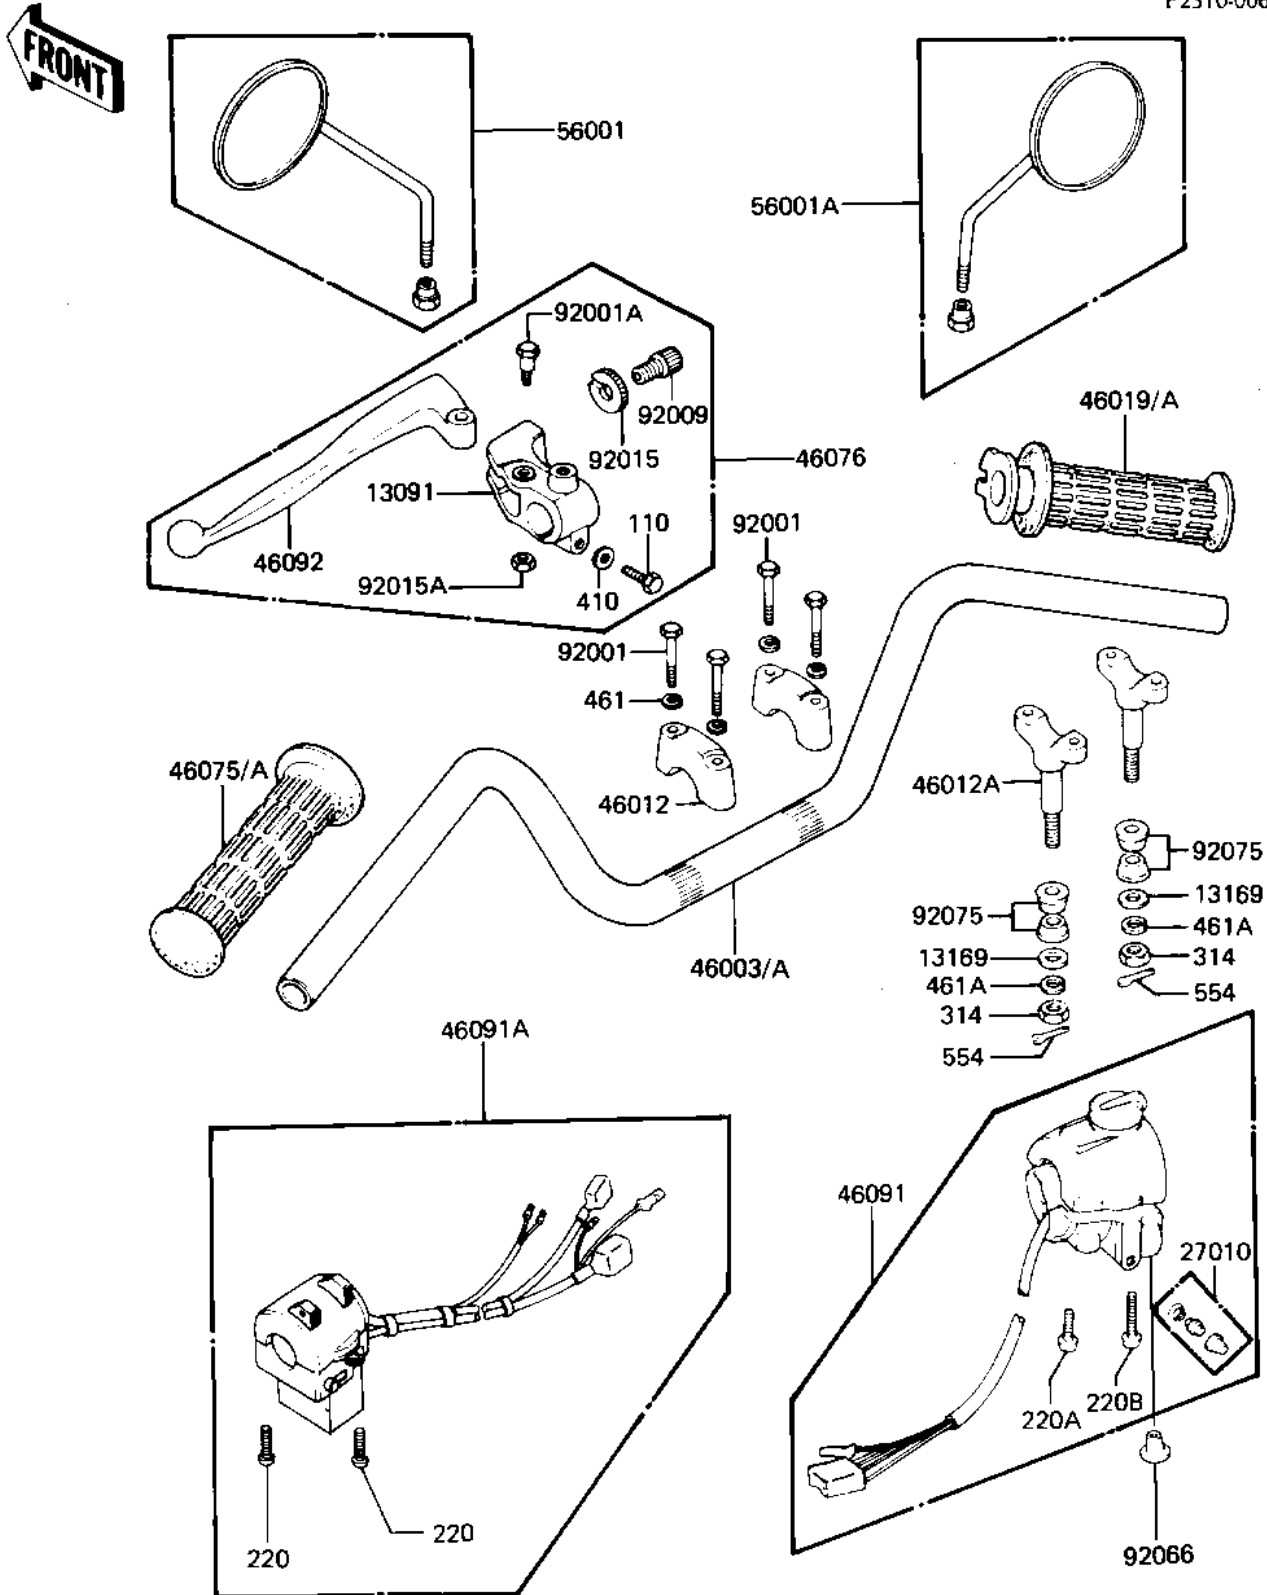

1981 KZ440 Belt PARTS DIAGRAM

HANDLEBAR ('81-'83 D2/D3/D4/D5)

F2310-0068

1981 KZ440 Belt PARTS LIST

HANDLEBAR ('81-'83 D2/D3/D4/D5)

ITEM NAME	PART NUMBER	QUANTITY
HOLDER,CLUTCH LEVER (Ref # 13091)	46094-017	1
CAP HANDLEBAR HOLDER (Ref # 13169)	46016-003	1
SWITCH ASSY,HORN BUTN (Ref # 27010)	27010-1009	1
HANDLEBAR (Ref # 46003)	46003-1045	1
HOLDER-HANDLEBAR (Ref # 46012)	46012-008	1
HOLDER-HANDLEBAR LOW (Ref # 46012A)	46012-010	1
GRIP ASSY,THROTTLE (Ref # 46019)	46019-038	1
RUBBER,L.H GRIP (Ref # 46075)	46075-028	1
LEVER ASSY,CLUTCH (Ref # 46076)	46076-052	1
HOUSING ASSY,R.H (Ref # 46091)	46091-1039	1
HOUSING-ASSY-CONTROL (Ref # 46019A)	46091-1144	1
LEVER,CLUTCH (Ref # 46092)	46092-023	1
REAR VIEW MIRROR,L.H. (Ref # 56001)	56001-1007	1
REAR VIEW MIRROR,R.H. (Ref # 56001A)	56001-1008	1
BOLT 8X38 (Ref # 92001)	92001-1405	1
BOLT,HEX HEAD (Ref # 92001A)	92007-047	1
SCREW CABLE ADJUST (Ref # 92009)	46055-003	1
NUT,CABLE ADJUST NUT (Ref # 92015)	46056-007	1
NUT (Ref # 92015A)	92019-008	1
PLUG,9.5X8 (Ref # 92066)	92066-1077	1
DAMPER RUBBER HANDLE (Ref # 92075)	92075-039	1
BOLT HEX HEAD 6X25 (Ref # 110)	110N0625	1
SCREW-PAN-CROS,5X25 (Ref # 220)	220B0525	1
SCREW PAN HEAD 5X30 (Ref # 220A)	220B0530	1
SCREW-PAN-CROS (Ref # 220B)	220B0540	1
NUT,10MM (Ref # 314)	314B1000	1
WASHER PLAIN 6MM (Ref # 410)	410B0600	1
WASHER SPRING 8MM (Ref # 461)	461F0800	1
WASHER SPRING 10MM (Ref # 461A)	461F1000	1

1981 KZ440 Belt PARTS LIST

HANDLEBAR ('81-'83 D2/D3/D4/D5)

ITEM NAME	PART NUMBER	QUANTITY
PIN,SNAP (Ref # 554)	554A0800	1