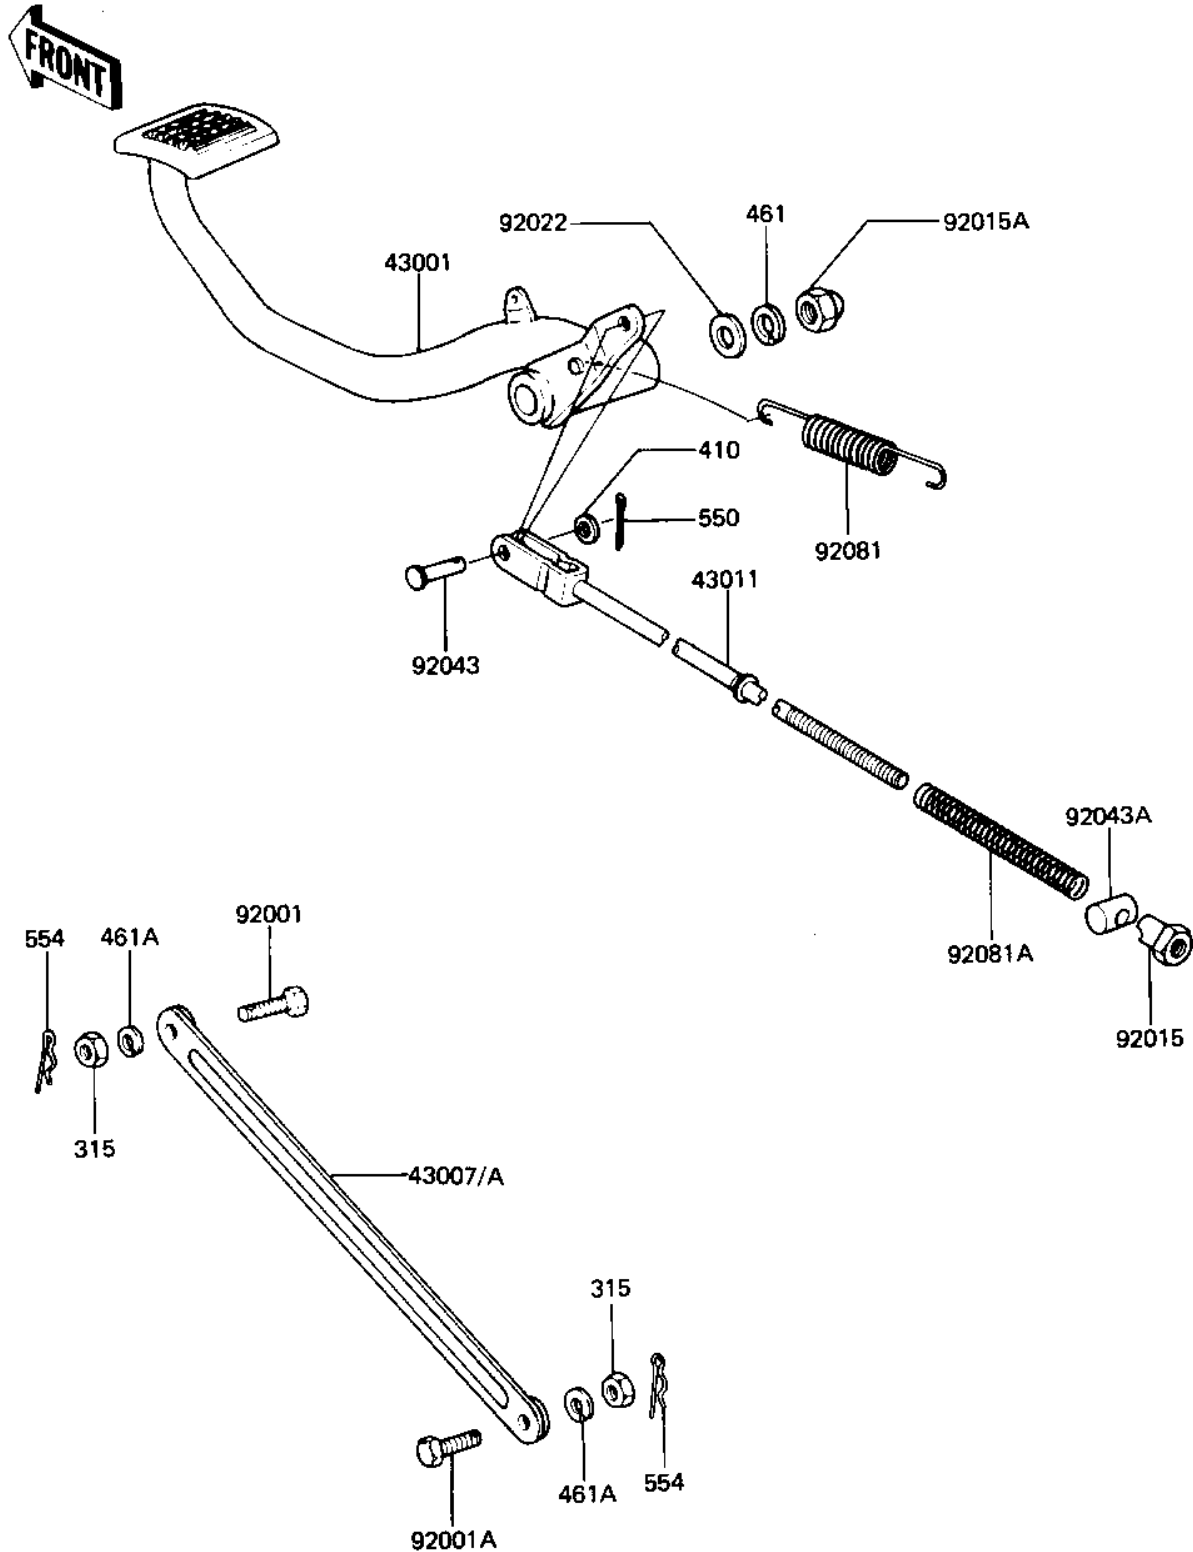

1981 KZ440 Belt PARTS DIAGRAM

BRAKE PEDAL/TORQUE LINK ('81-'83 D2/D3/D)

F2260-0027

1981 KZ440 Belt PARTS LIST

BRAKE PEDAL/TORQUE LINK ('81-'83 D2/D3/D)

ITEM NAME	PART NUMBER	QUANTITY
PEDAL,BRAKE (Ref # 43001)	43001-1035	1
TORQUE LINK REAR BRK (Ref # 43007)	43007-016	1
ROD-BRAKE (Ref # 43011)	43011-009	1
BOLT TORQUE LINK FIT (Ref # 92001)	92003-017	1
BOLT HEX HEAD 10MM (Ref # 92001A)	92003-034	1
NUT-BRAKE ROD ADJUST (Ref # 92015)	92015-042	1
NUT,CAP,LOCK,8MM (Ref # 92015A)	92015-1131	1
WASHER,8.5X20X1.6 (Ref # 92022)	92022-1561	1
PIN-BRAKE ROD FITTING (Ref # 92043)	92043-064	1
PIN-BRAKE ROD (Ref # 92043A)	92043-065	1
SPRING,BRAKE PEDAL (Ref # 92081)	43005-029	1
SPRING,BRAKE ROD (Ref # 92081A)	43012-001	1
NUT 10MM (Ref # 315)	315B1000	1
WASHER PLAIN 6MM (Ref # 410)	410B0600	1
WASHER SPRING 8MM (Ref # 461)	461F0800	1
WASHER SPRING 10MM (Ref # 461A)	461F1000	1
PIN COTTER 2.0X15 (Ref # 550)	550D2015	1
PIN,SNAP (Ref # 554)	554A0800	1