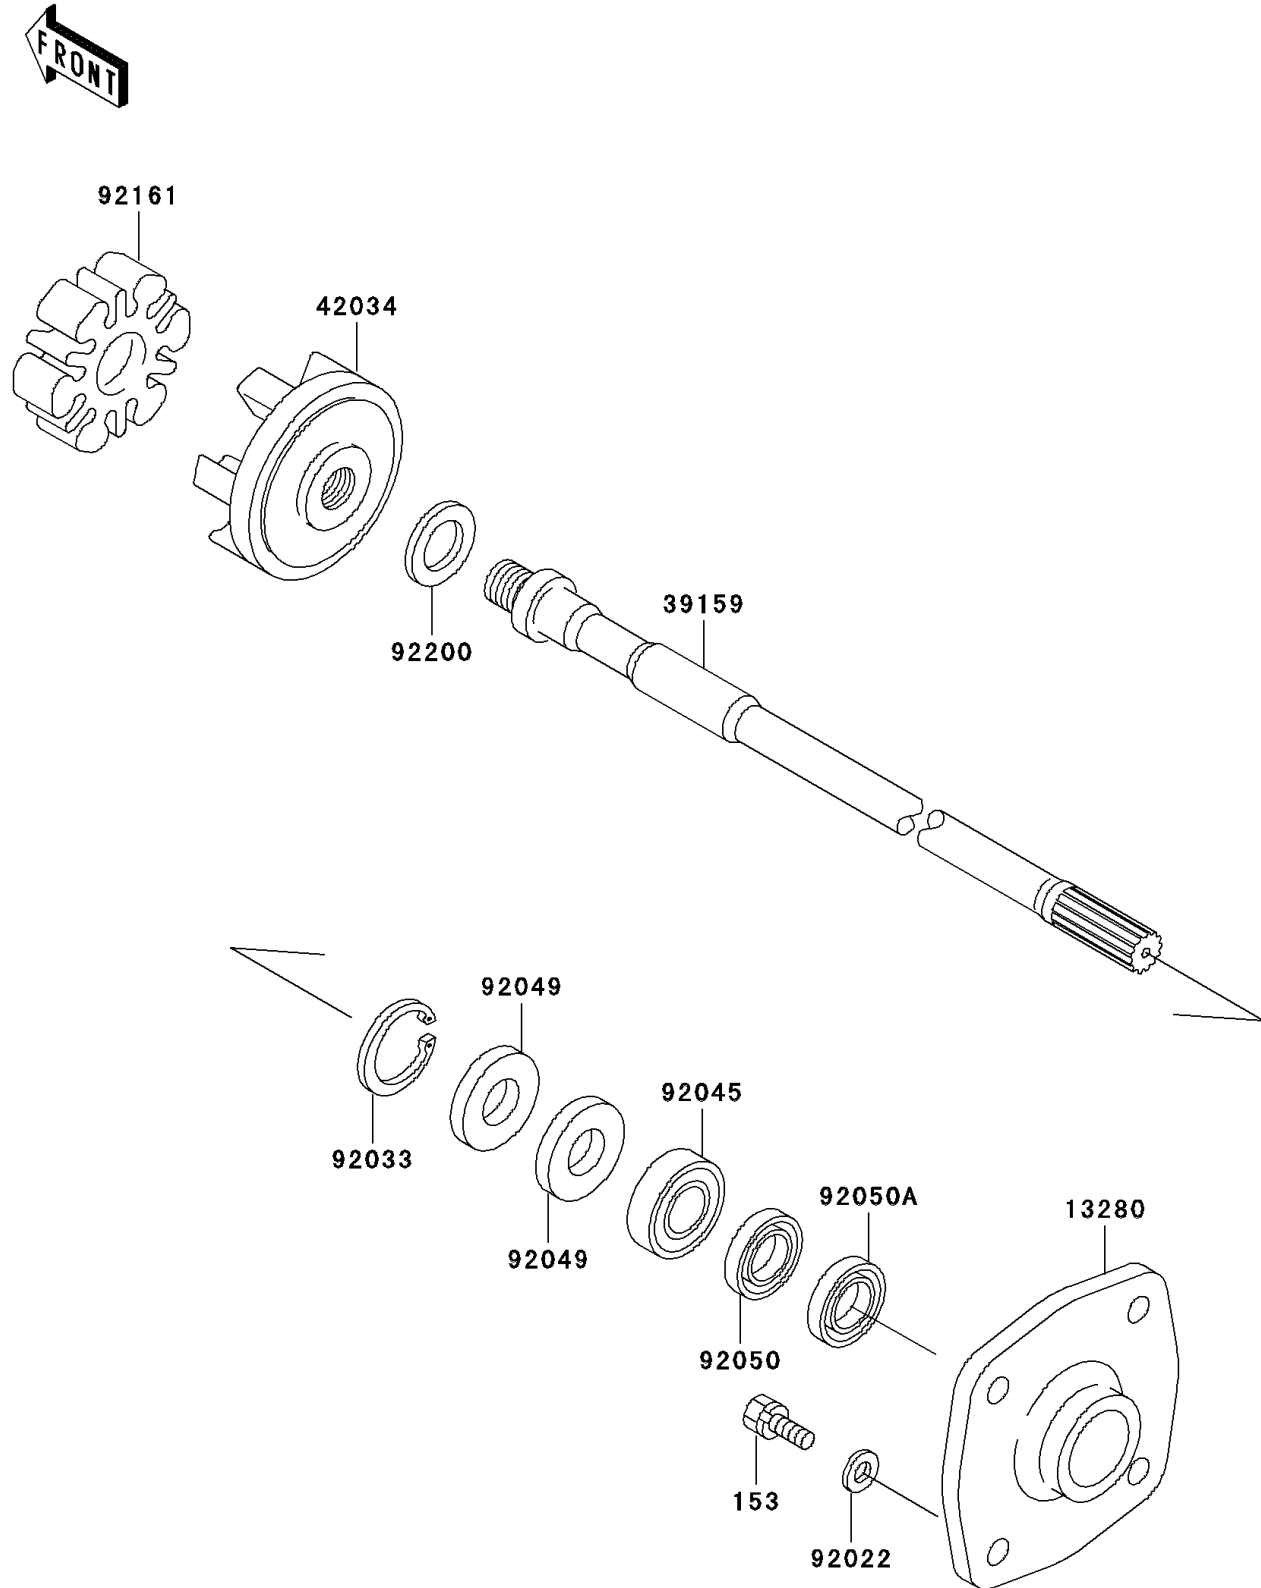

## 2003 JET SKI® Ultra® 150 PARTS DIAGRAM

Drive Shaft

E3134

## 2003 JET SKI® Ultra® 150 PARTS LIST

Drive Shaft

ITEM NAME	PART NUMBER	QUANTITY
BOLT-WS-SMALL (Ref # 153)	153R0830	1
HOLDER (Ref # 13280)	13280-3730	1
SHAFT-DRIVE (Ref # 39159)	39159-3730	1
COUPLING (Ref # 42034)	42034-3711	1
WASHER,8.2X18X1.5 (Ref # 92022)	92022-1964	1
RING-SNAP,42MM (Ref # 92033)	92033-3713	1
BEARING-BALL,60042RD (Ref # 92045)	92045-3705	1
SEAL-OIL,S620426 (Ref # 92049)	92049-3707	1
SEAL-OIL,SCY20368 (Ref # 92050)	92050-502	1
SEAL-OIL,SC20367 (Ref # 92050A)	92050-503	1
DAMPER (Ref # 92161)	92161-3711	1
WASHER,24X32X2.0 (Ref # 92200)	92200-3739	1