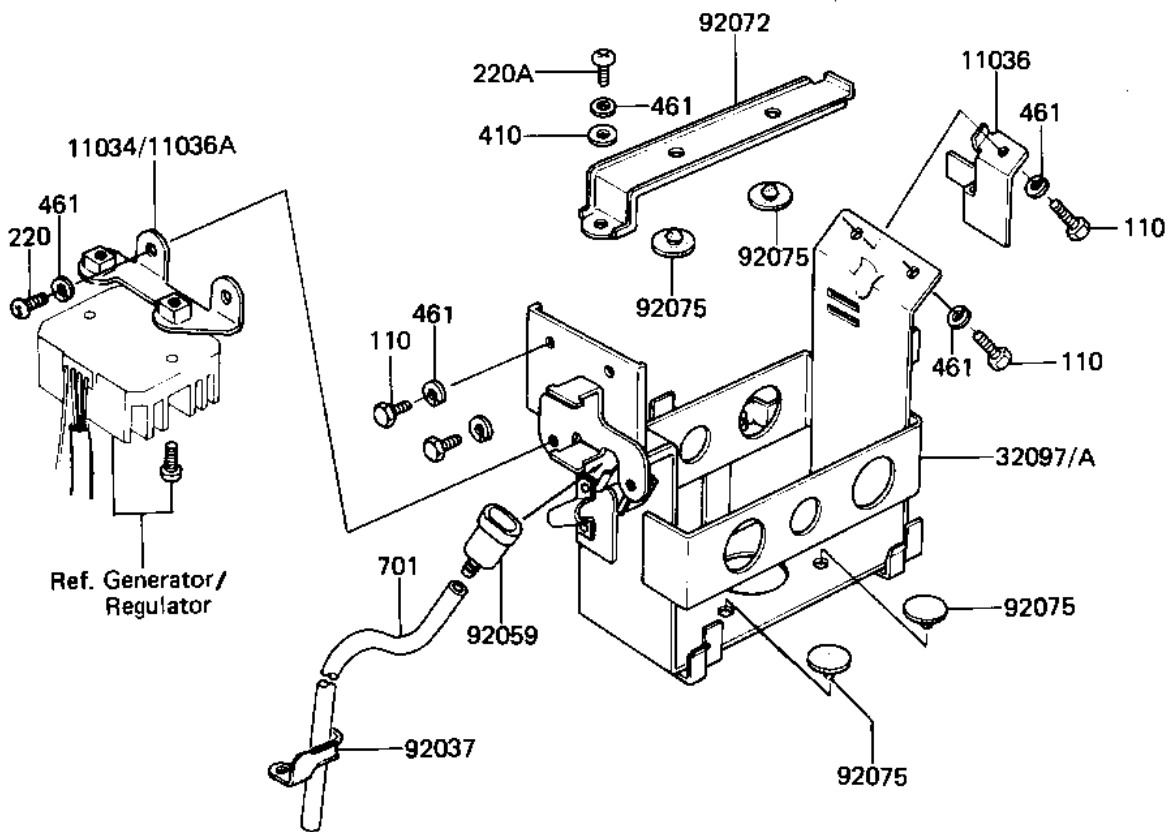

1981 KZ440 Belt PARTS DIAGRAM

BATTERY CASE ('81-'83 D2/D3/D4/D5)

F2132-0027

1981 KZ440 Belt PARTS LIST

BATTERY CASE ('81-'83 D2/D3/D4/D5)

ITEM NAME	PART NUMBER	QUANTITY
BRACKET-A,REGULATOR (Ref # 11034)	11036-1105	1
BRACKET-A,FUSE (Ref # 11036)	11036-1001	1
CASE-BATTERY (Ref # 32097)	32097-1041	1
STAY,REAR (Ref # 35011)	35011-1033	1
BAND,BATTERY (Ref # 92072)	92072-1034	1
DAMPER,BATTERY CASE (Ref # 92075)	92075-261	1
BOLT-UPSET,6X16 (Ref # 110)	112G0616	1
BOLT-SMALL-UPSET,8X16 (Ref # 114)	115G0816	1
SCREW PAN HEAD 6X12 (Ref # 220)	220B0612	1
SCREW PAN HEAD 6X14 (Ref # 220A)	220B0614	1
WASHER PLAIN 6MM (Ref # 410)	410B0600	1
WASHER PLAIN 8MM (Ref # 410A)	410B0800	1
WASHER SPRING 6MM (Ref # 461)	461F0600	1
WASHER-SPRING,8MM (Ref # 461A)	461F0800	1