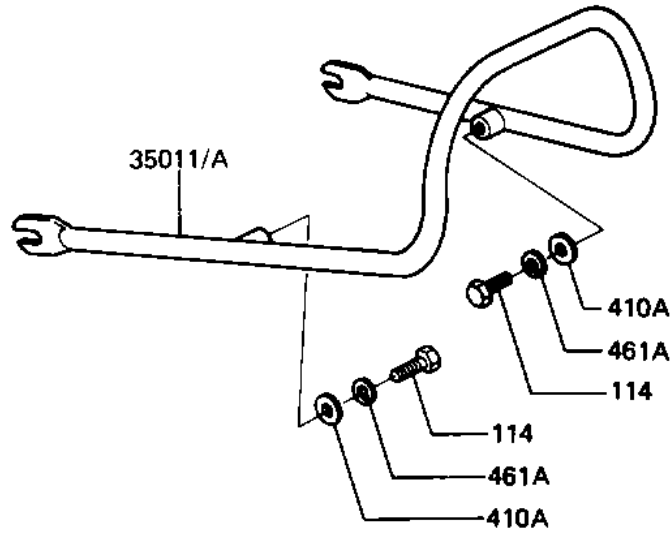

1981 KZ440 Belt PARTS DIAGRAM

BATTERY CASE ('81-'83 D2/D3/D4/D5)

F2132-0027

1981 KZ440 Belt PARTS LIST

BATTERY CASE ('81-'83 D2/D3/D4/D5)

ITEM NAME	PART NUMBER	QUANTITY
BRACKET-A,REGULATOR (Ref # 11034)	11036-1105	1
BRACKET-A,FUSE (Ref # 11036)	11036-1001	1
CASE-BATTERY (Ref # 32097)	32097-1041	1
STAY,REAR (Ref # 35011)	35011-1033	1
BAND,BATTERY (Ref # 92072)	92072-1034	1
DAMPER,BATTERY CASE (Ref # 92075)	92075-261	1
BOLT-UPSET,6X16 (Ref # 110)	112G0616	1
BOLT-SMALL-UPSET,8X16 (Ref # 114)	115G0816	1
SCREW PAN HEAD 6X12 (Ref # 220)	220B0612	1
SCREW PAN HEAD 6X14 (Ref # 220A)	220B0614	1
WASHER PLAIN 6MM (Ref # 410)	410B0600	1
WASHER PLAIN 8MM (Ref # 410A)	410B0800	1
WASHER SPRING 6MM (Ref # 461)	461F0600	1
WASHER-SPRING,8MM (Ref # 461A)	461F0800	1