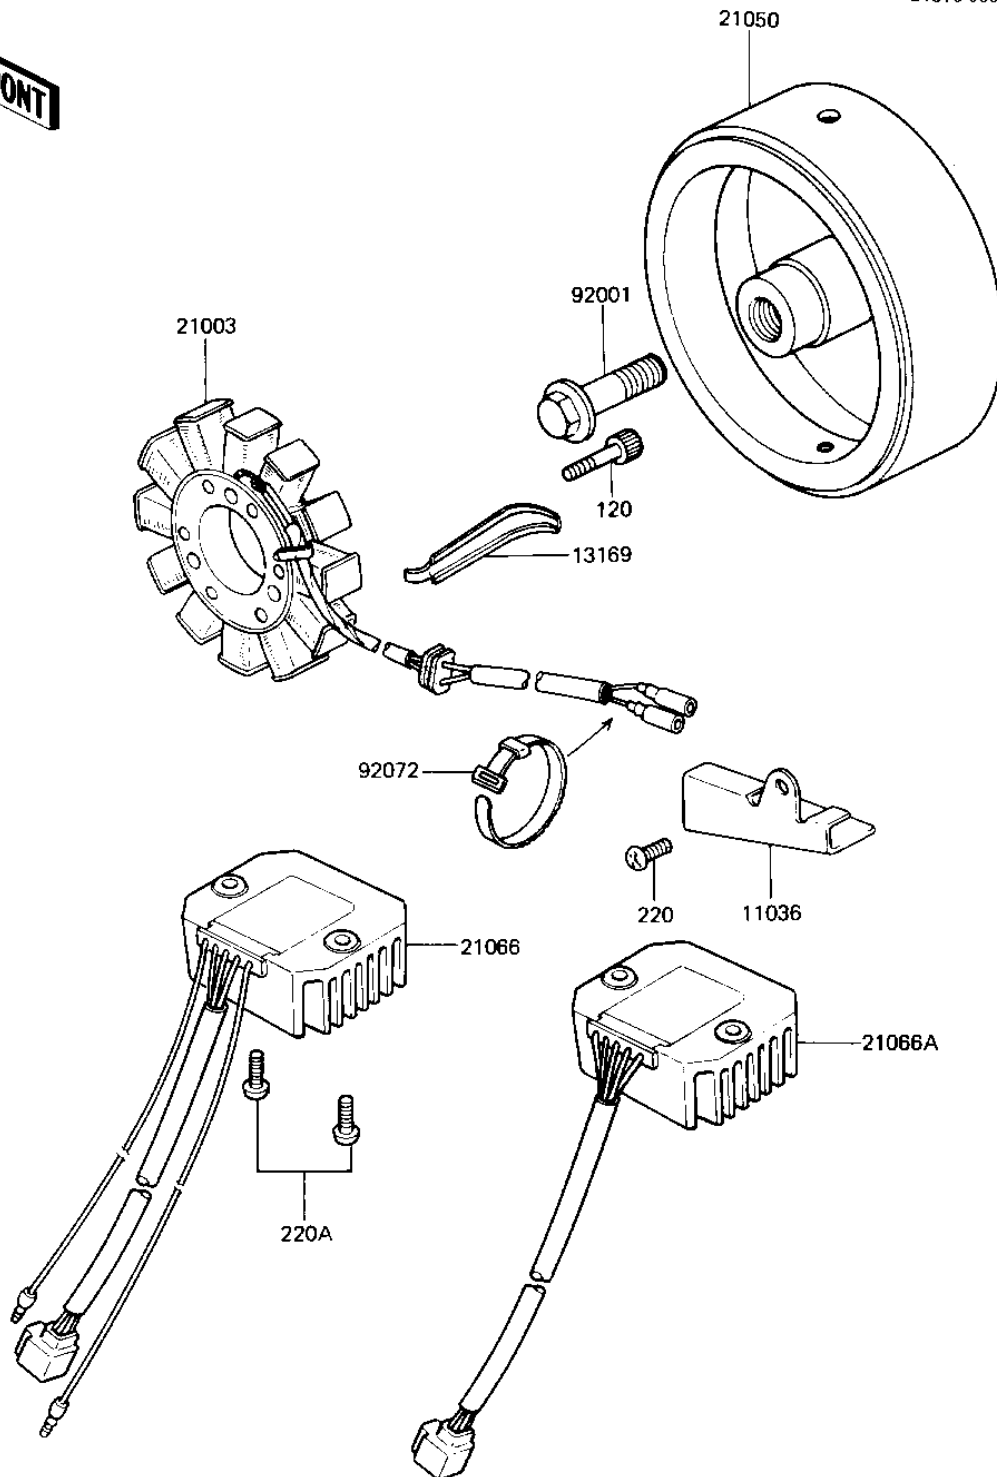

## 1981 KZ440 Belt PARTS DIAGRAM

GENERATOR/REGULATOR ('81-'83 D2/D3/D4/D5)

E1810-0064

## 1981 KZ440 Belt PARTS LIST

GENERATOR/REGULATOR ('81-'83 D2/D3/D4/D5)

ITEM NAME	PART NUMBER	QUANTITY
BRACKET-A,LEAD CLAMP (Ref # 11036)	11036-1184	1
PLATE,LEAD CLAMP (Ref # 13169)	13169-1008	1
STATOR.ASSY,GENERATER (Ref # 21003)	21003-1009	1
FLYWHEEL (Ref # 21050)	21050-1004	1
REGULATOR,VOLTAGE (Ref # 21066)	21066-1014	1
BOLT,10X40 (Ref # 92001)	92002-1303	1
BAND,SHORT (Ref # 92072)	92072-030	1
BOLT,ALLEN,6X28 (Ref # 120)	120P0628	1
SCREW PAN HEAD 6X10 (Ref # 220)	220B0610	1
SCREW PAN HEAD 6X14 (Ref # 220A)	220B0614	1