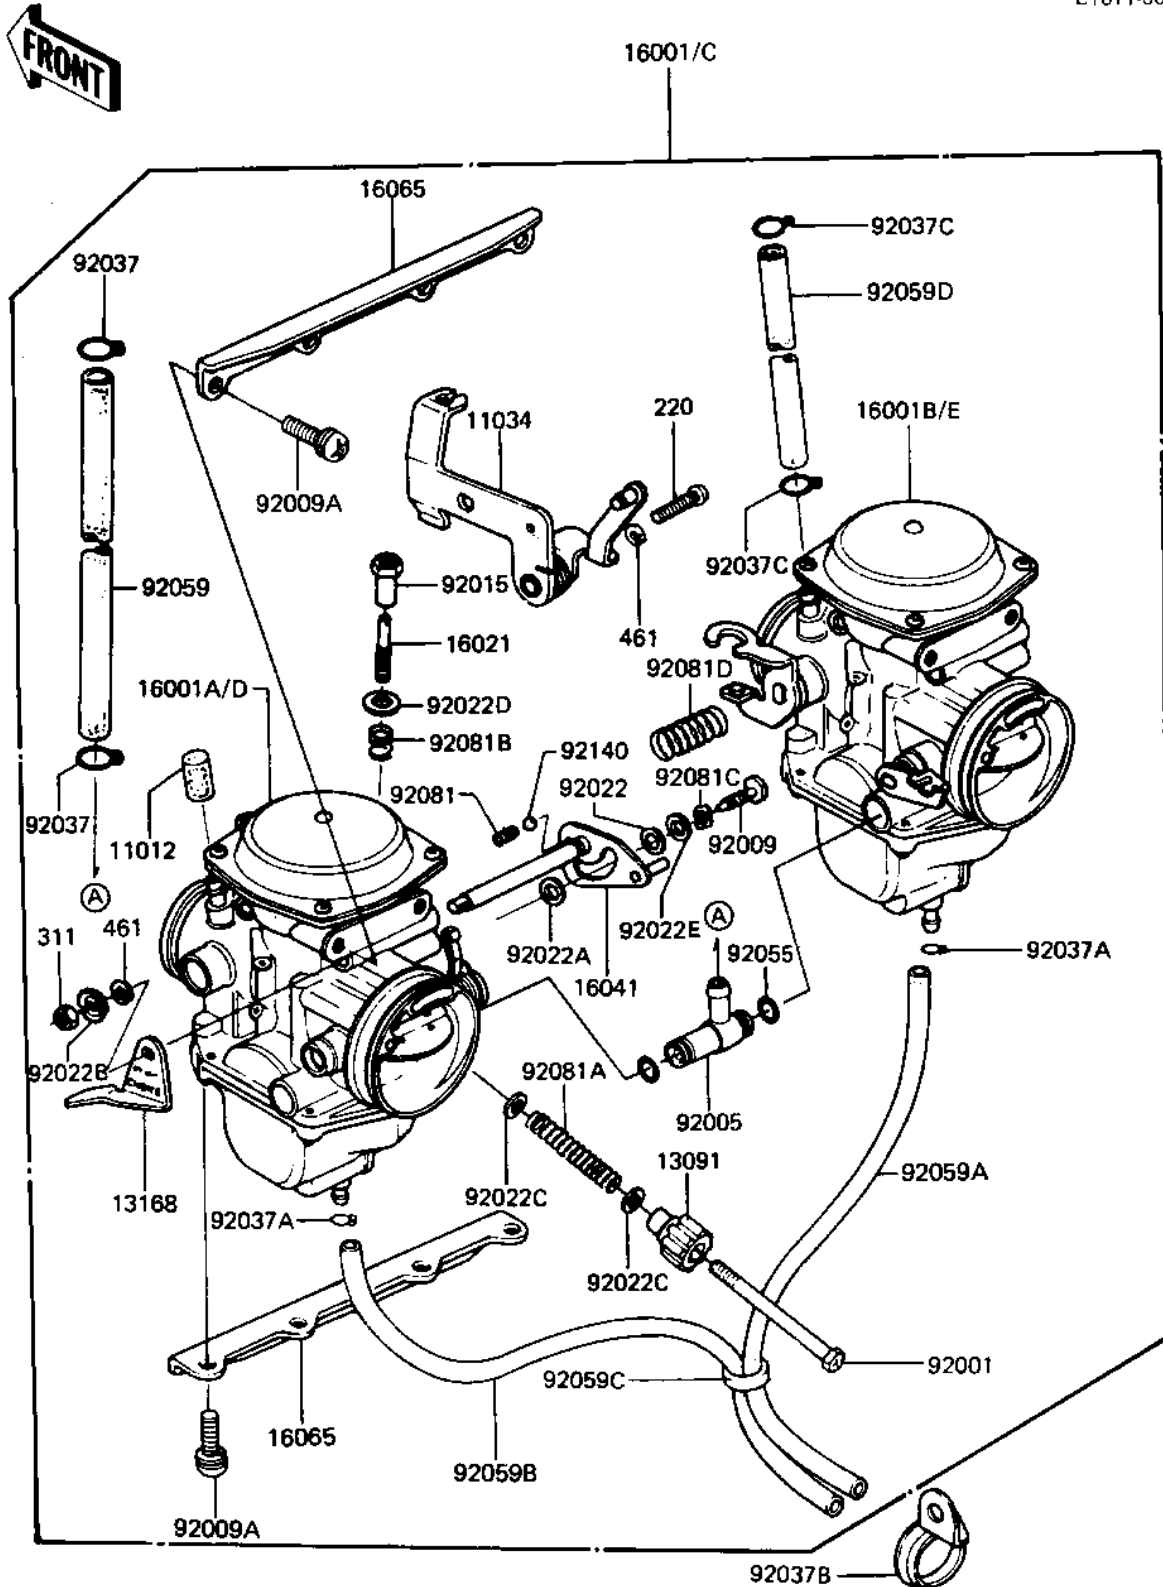

1981 KZ440 Belt PARTS DIAGRAM

CARBURETOR ASSY ('81-'83 D2/D3/D4/D5)

E1611-0001