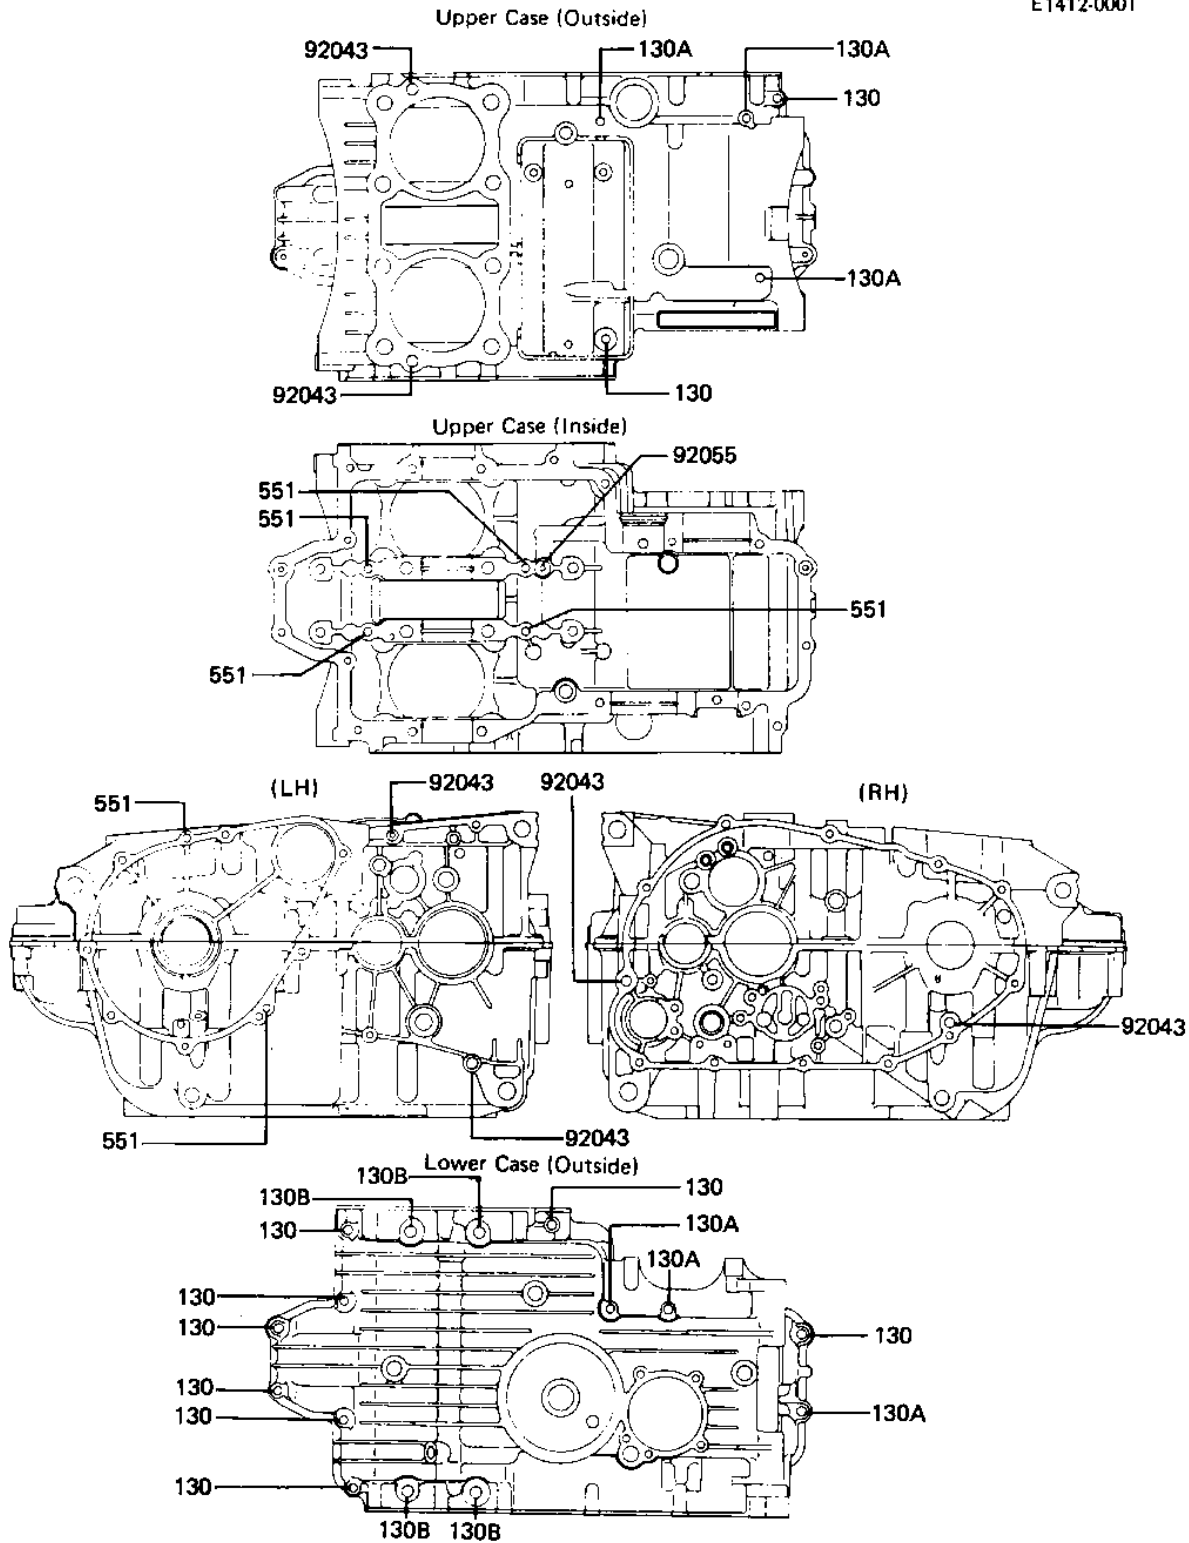

1981 KZ440 Belt PARTS DIAGRAM

CRANKCASE BOLT & STUD PATTERN ('81-'83 D)

E1412-0001

1981 KZ440 Belt PARTS LIST

CRANKCASE BOLT & STUD PATTERN ('81-'83 D)

ITEM NAME	PART NUMBER	QUANTITY
PIN-DOWEL (Ref # 92043)	92042-007	1
"O" RING (Ref # 92055)	92055-074	1
BOLT,FLANGED,6X55 (Ref # 130)	130G0655	1
BOLT-FLANGED,6X95 (Ref # 130A)	130G0695	1
BOLT-FLANGED,8X95 (Ref # 130B)	130P0895	1
PIN,DOWEL,6X12 (Ref # 551)	551A0612	1