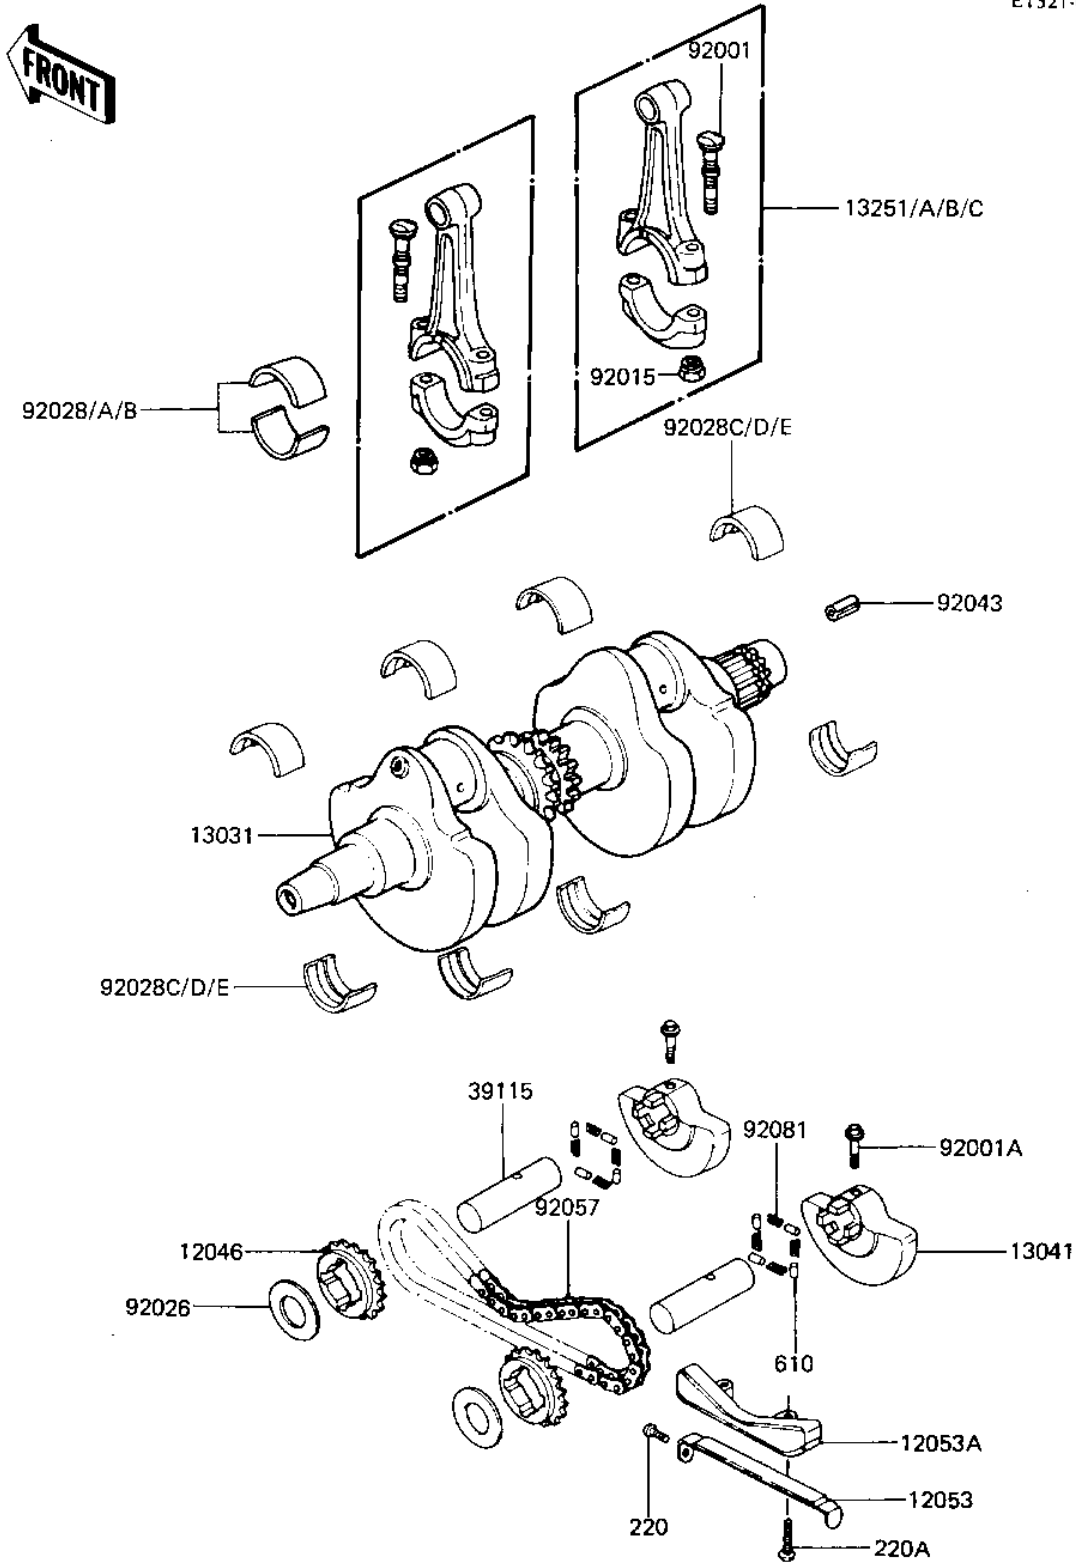

## 1981 KZ440 Belt PARTS DIAGRAM

CRANKSHAFT/BALANCER ('81-'83 D2/D3/D4/D5)

E1321-0003

## 1981 KZ440 Belt PARTS LIST

CRANKSHAFT/BALANCER ('81-'83 D2/D3/D4/D5)

ITEM NAME	PART NUMBER	QUANTITY
SPROCKET,BALANCER,21T (Ref # 12046)	12046-1003	1
GUIDE,BALANCER,CHAIN (Ref # 12053)	12053-1003	1
GUIDE-CHAIN,BALANCER (Ref # 12053)	12053-1051	1
CRANKSHAFT ASSY (Ref # 13031)	13031-1037	1
BALANCER (Ref # 13041)	13041-1002	1
CONNECTING ROD ASSY,J (Ref # 13251)	13251-1008-JJ	4
SHAFT,IDLER,BALANCER (Ref # 39115)	39115-1002	1
BOLT,CONNECTING ROD,8 (Ref # 92001)	92001-1887	1
BOLT,6X32 (Ref # 92001A)	92003-229	1
NUT,FLANGED,8MM (Ref # 92015)	92015-1311	1
SPACER,20,3X40X1 (Ref # 92026)	92026-1003	1
BUSHING,CONNECTNG ROD (Ref # 92028)	92028-1097	1
BUSHING,CONNECTNG ROD (Ref # 92028A)	92028-1098	1
BUSHING,CONNECTNG ROD (Ref # 92028B)	92028-1099	1
BUSHING,CRANKSHAFT (Ref # 92028C)	92028-1100	1
BUSHING,CRANKSHAFT (Ref # 92028D)	92028-1101	1
BUSHING,CRANKSHAFT (Ref # 92028E)	92028-1102	1
PIN-SPRING,4X8 (Ref # 92043)	555A0408	1
CHAIN,BALANCER (Ref # 92057)	92057-1007	1
SPRING,BALANCER (Ref # 92081)	92081-135	1
SCREW PAN HEAD 6X8 (Ref # 220)	220B0608	1
SCREW PAN HEAD 6X30 (Ref # 220A)	220B0630	1
PIN DOWEL 4X8 (Ref # 610)	610A0408	1