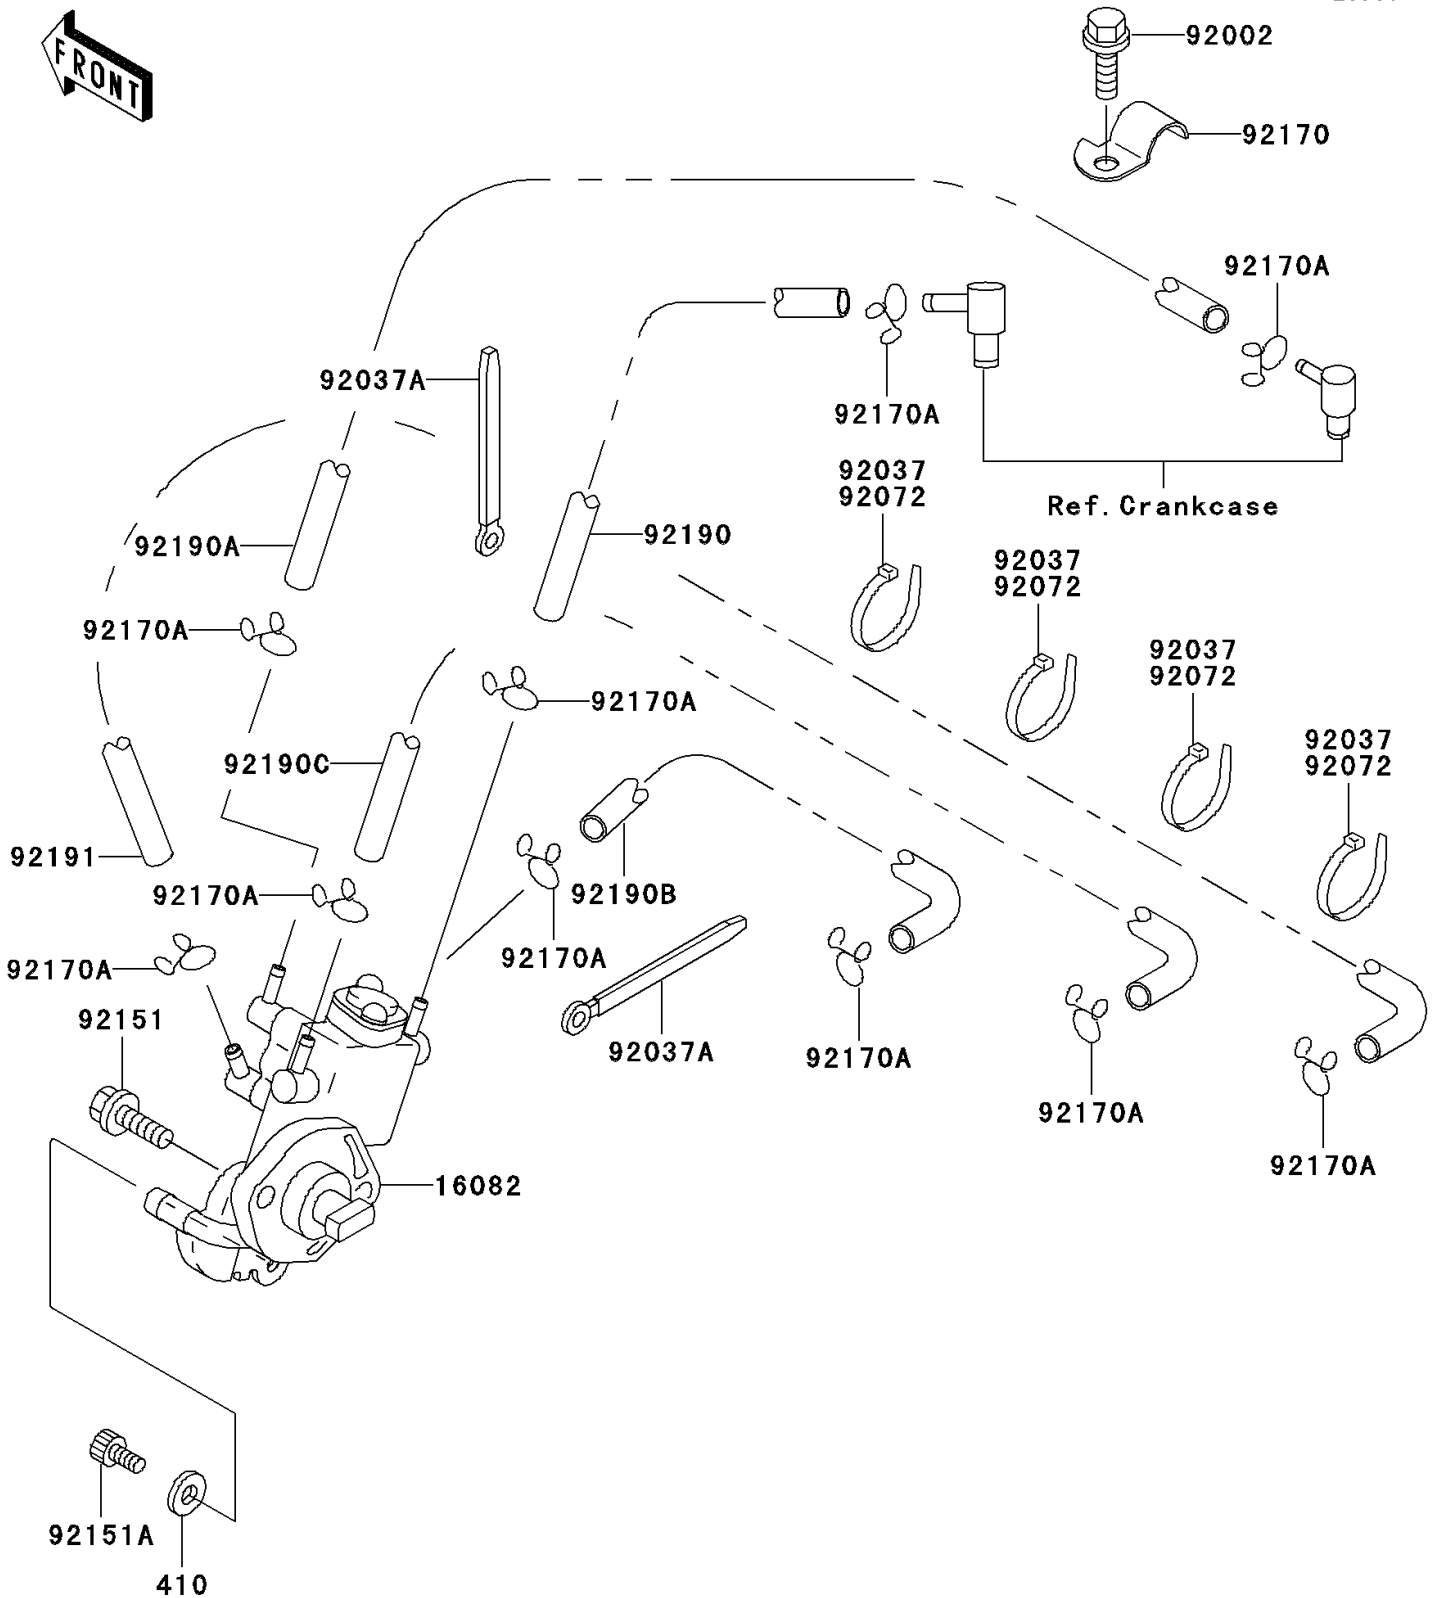

2003 JET SKI® Ultra® 150 PARTS DIAGRAM

Oil Pump

E1710

2003 JET SKI® Ultra® 150 PARTS LIST

Oil Pump

| ITEM NAME | PART NUMBER | QUANTITY |
|-----------------------------------|-------------|----------|
| W-PLAIN-S,5MM (Ref # 410) | 410S0500 | 1 |
| PUMP-ASSY-OIL (Ref # 16082) | 16082-3728 | 1 |
| BOLT,6X16 (Ref # 92002) | 92002-3728 | 1 |
| CLAMP (Ref # 92037) | 92037-1173 | 1 |
| CLAMP,L=100 (Ref # 92037A) | 92037-3736 | 1 |
| BOLT,6X18 (Ref # 92151) | 92151-3751 | 1 |
| BOLT,SOCKET (Ref # 92151A) | 92151-3772 | 1 |
| CLAMP (Ref # 92170) | 92170-3736 | 1 |
| CLAMP (Ref # 92170A) | 92170-3750 | 1 |
| TUBE,3X6X120 (Ref # 92190) | 92190-1191 | 1 |
| TUBE,3X6X545 (Ref # 92190A) | 92190-3907 | 1 |
| TUBE,3X6X420 (Ref # 92190B) | 92190-3945 | 1 |
| TUBE,RR,CARBURETOR (Ref # 92190C) | 92190-3967 | 1 |
| TUBE,3X6X650 (Ref # 92191) | 92191-3863 | 1 |