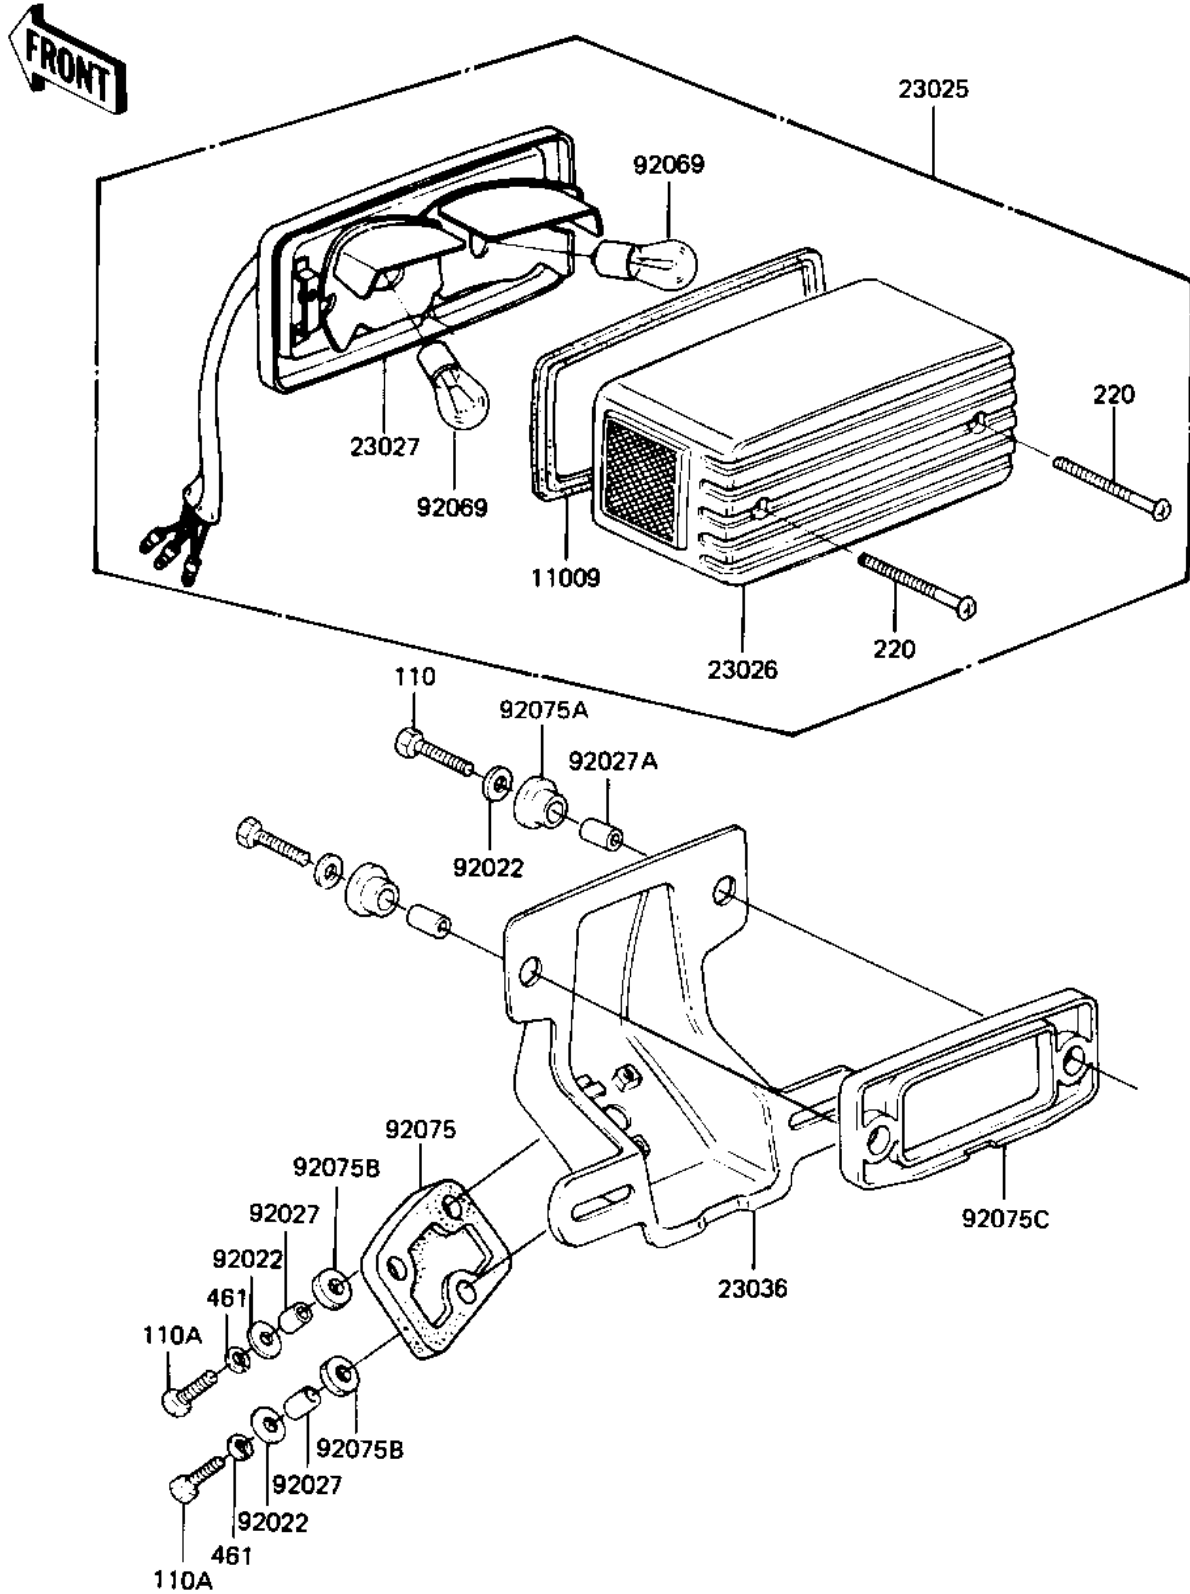

## 1982 550 LTD PARTS DIAGRAM

TAILLIGHT ('82-'83 C3/C4)

F2720-0036

## 1982 550 LTD PARTS LIST

TAILLIGHT ('82-'83 C3/C4)

ITEM NAME	PART NUMBER	QUANTITY
GASKET,TAIL LAMP (Ref # 11009)	11009-1221	1
LAMP-TAIL (Ref # 23025)	23025-1025	1
LENS,TAIL LAMP (Ref # 23026)	23026-1021	1
BODY-COMP-TAIL LAMP (Ref # 23027)	23027-1013	1
BRACKET-TAIL LAMP (Ref # 23036)	23036-1033	1
WASHER 6.5X20X1.6T (Ref # 92022)	92022-125	1
COLLAR 6.8X10X14.5 (Ref # 92027)	92027-156	1
COLLAR (Ref # 92027A)	92027-169	1
BULB,12V 32/3CP (Ref # 92069)	92069-059	1
DAMPER RUBBER,RR FEND (Ref # 92075)	35039-004	1
DAMPER RUBBER (Ref # 92075A)	92075-1092	1
DAMPER RUBBER,RR FEND (Ref # 92075B)	92075-121	1
DAMPER (Ref # 92075C)	92075-1282	1
BOLT 6X22 (Ref # 110)	112B0622	1
BOLT-UPSET (Ref # 110A)	112G0625	1
SCREW-PAN-CROS (Ref # 220)	220C0465	1
WASHER SPRING 6MM (Ref # 461)	461F0600	1