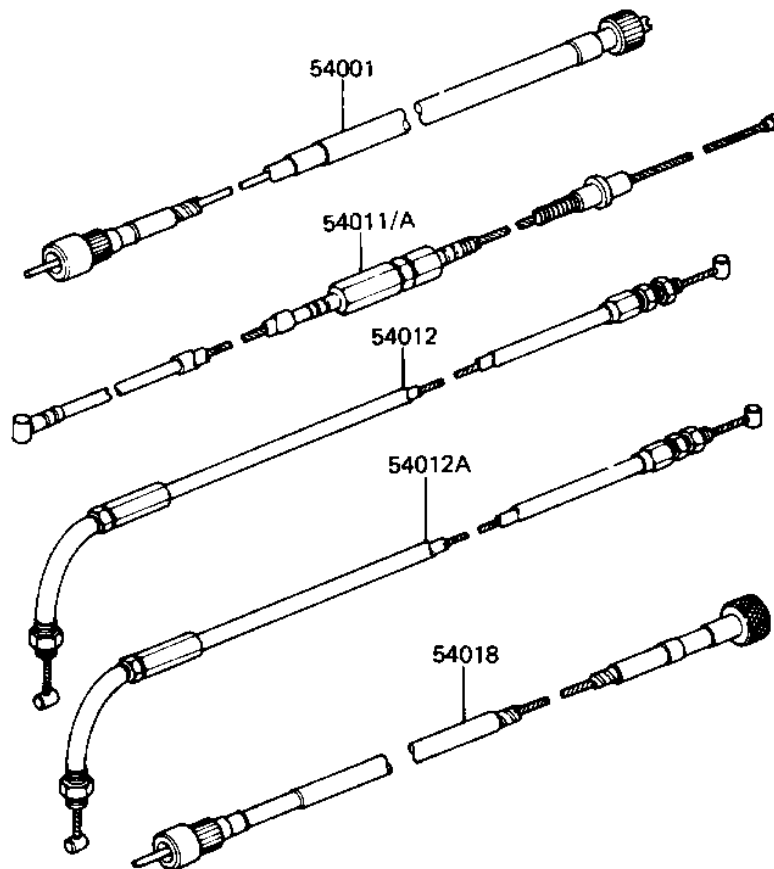

1982 550 LTD PARTS DIAGRAM

CABLES ('82-'83 C3/C4)

F2540-0041

1982 550 LTD PARTS LIST

CABLES ('82-'83 C3/C4)

ITEM NAME	PART NUMBER	QUANTITY
CABLE,SPEEDOMETER (Ref # 54001)	54001-1029	1
CABLE,CLUTCH (Ref # 54011)	54011-1047	1
CABLE,THROTTLE,OPEN (Ref # 54012)	54012-1012	1
CABLE,THROTTLE,CLOSE (Ref # 54012A)	54012-1013	1
CABLE,TACHOMETER (Ref # 54018)	54018-1008	1
CLAMP-CABLE (Ref # 92037)	92037-069	1
CLAMP,CLUTCH CABLE (Ref # 92037A)	92037-1086	1
CLAMP,CABLE (Ref # 92037B)	92037-1116	1
CLAMP,CLUTCH CABLE (Ref # 92037C)	92037-1282	1
BOLT-UPSET,6X12 (Ref # 110)	112G0612	1
WASHER SPRING 6MM (Ref # 461)	461F0600	1