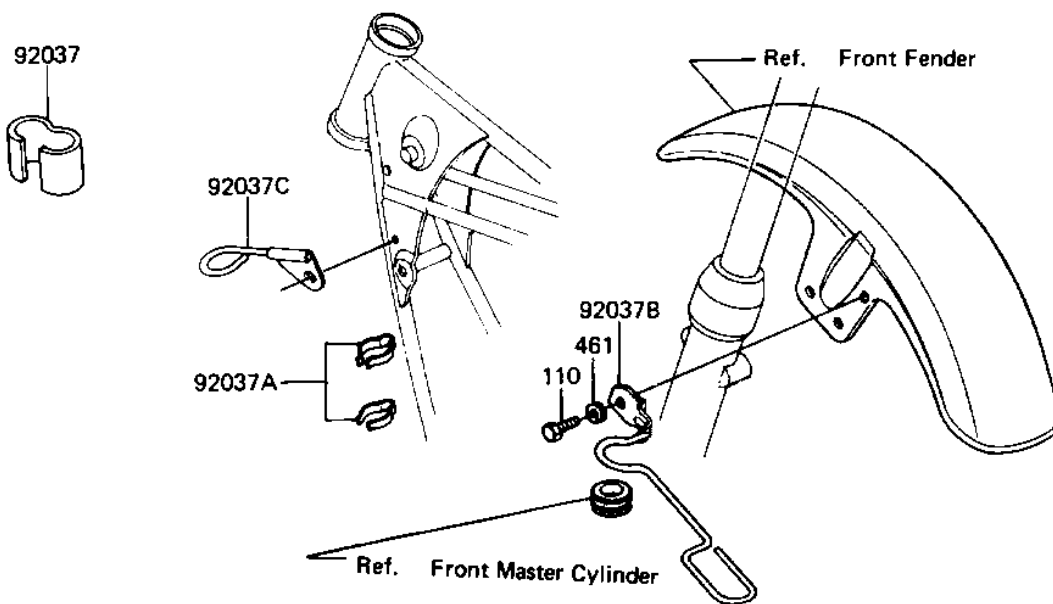

1982 550 LTD PARTS DIAGRAM

CABLES ('82-'83 C3/C4)

F2540-0041

1982 550 LTD PARTS LIST

CABLES ('82-'83 C3/C4)

ITEM NAME	PART NUMBER	QUANTITY
CABLE,SPEEDOMETER (Ref # 54001)	54001-1029	1
CABLE,CLUTCH (Ref # 54011)	54011-1047	1
CABLE,THROTTLE,OPEN (Ref # 54012)	54012-1012	1
CABLE,THROTTLE,CLOSE (Ref # 54012A)	54012-1013	1
CABLE,TACHOMETER (Ref # 54018)	54018-1008	1
CLAMP-CABLE (Ref # 92037)	92037-069	1
CLAMP,CLUTCH CABLE (Ref # 92037A)	92037-1086	1
CLAMP,CABLE (Ref # 92037B)	92037-1116	1
CLAMP,CLUTCH CABLE (Ref # 92037C)	92037-1282	1
BOLT-UPSET,6X12 (Ref # 110)	112G0612	1
WASHER SPRING 6MM (Ref # 461)	461F0600	1