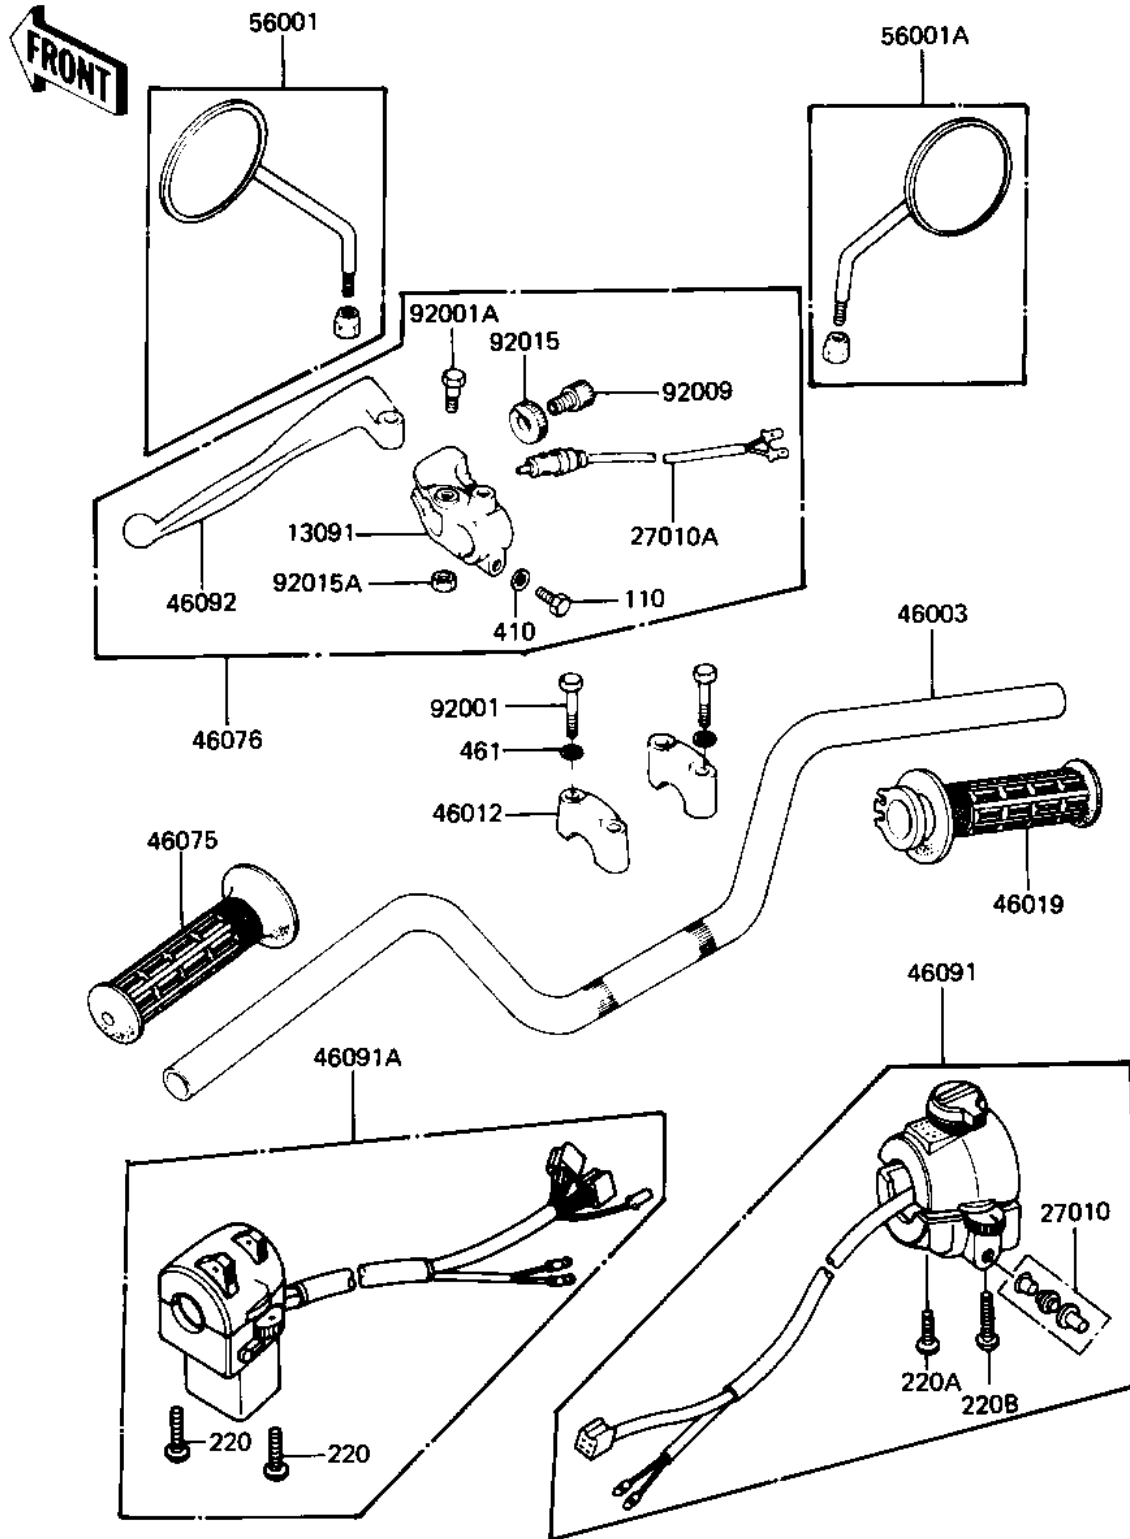

1982 550 LTD PARTS DIAGRAM

HANDLEBAR ('82-'83 C3/C4)

F2310-0077

1982 550 LTD PARTS LIST

HANDLEBAR ('82-'83 C3/C4)

ITEM NAME	PART NUMBER	QUANTITY
HOLDER,CLUTCH LEVER (Ref # 13091)	46094-019	1
SWITCH ASSY,HORN BUTN (Ref # 27010)	27010-1009	1
SWITCH,CLUTCH (Ref # 27010A)	27043-002	1
HANDLEBAR (Ref # 46003)	46003-1087	1
HOLDER-HANDLEBAR (Ref # 46012)	46012-008	1
GRIP-ASSY THROTTLE (Ref # 46019)	46019-1017	1
GRIP,LH (Ref # 46075)	46075-1022	1
LEVER ASSY,CLUTCH (Ref # 46076)	46076-054	1
HOUSING ASSY,R.H,CONT (Ref # 46091)	46091-1101	1
HOUSING-ASSY-CONTROL, (Ref # 46091A)	46091-1195	1
LEVER,CLUTCH (Ref # 46092)	46092-023	1
REAR VIEW MIRROR,LH (Ref # 56001)	56001-1079	1
REAR VIEW MIRROR,RH (Ref # 56001A)	56001-1080	1
BOLT 8X38 (Ref # 92001)	92001-1405	1
BOLT,HEX HEAD (Ref # 92001A)	92007-047	1
SCREW CABLE ADJUST (Ref # 92009)	46055-003	1
NUT,CABLE ADJUST NUT (Ref # 92015)	46056-007	1
NUT (Ref # 92015A)	92019-008	1
BOLT HEX HEAD 6X25 (Ref # 110)	110N0625	1
SCREW-PAN-CROS,5X25 (Ref # 220)	220B0525	1
SCREW PAN HEAD 5X30 (Ref # 220A)	220B0530	1
SCREW-PAN-CROS (Ref # 220B)	220B0540	1
WASHER PLAIN 6MM (Ref # 410)	410B0600	1
WASHER SPRING 8MM (Ref # 461)	461F0800	1