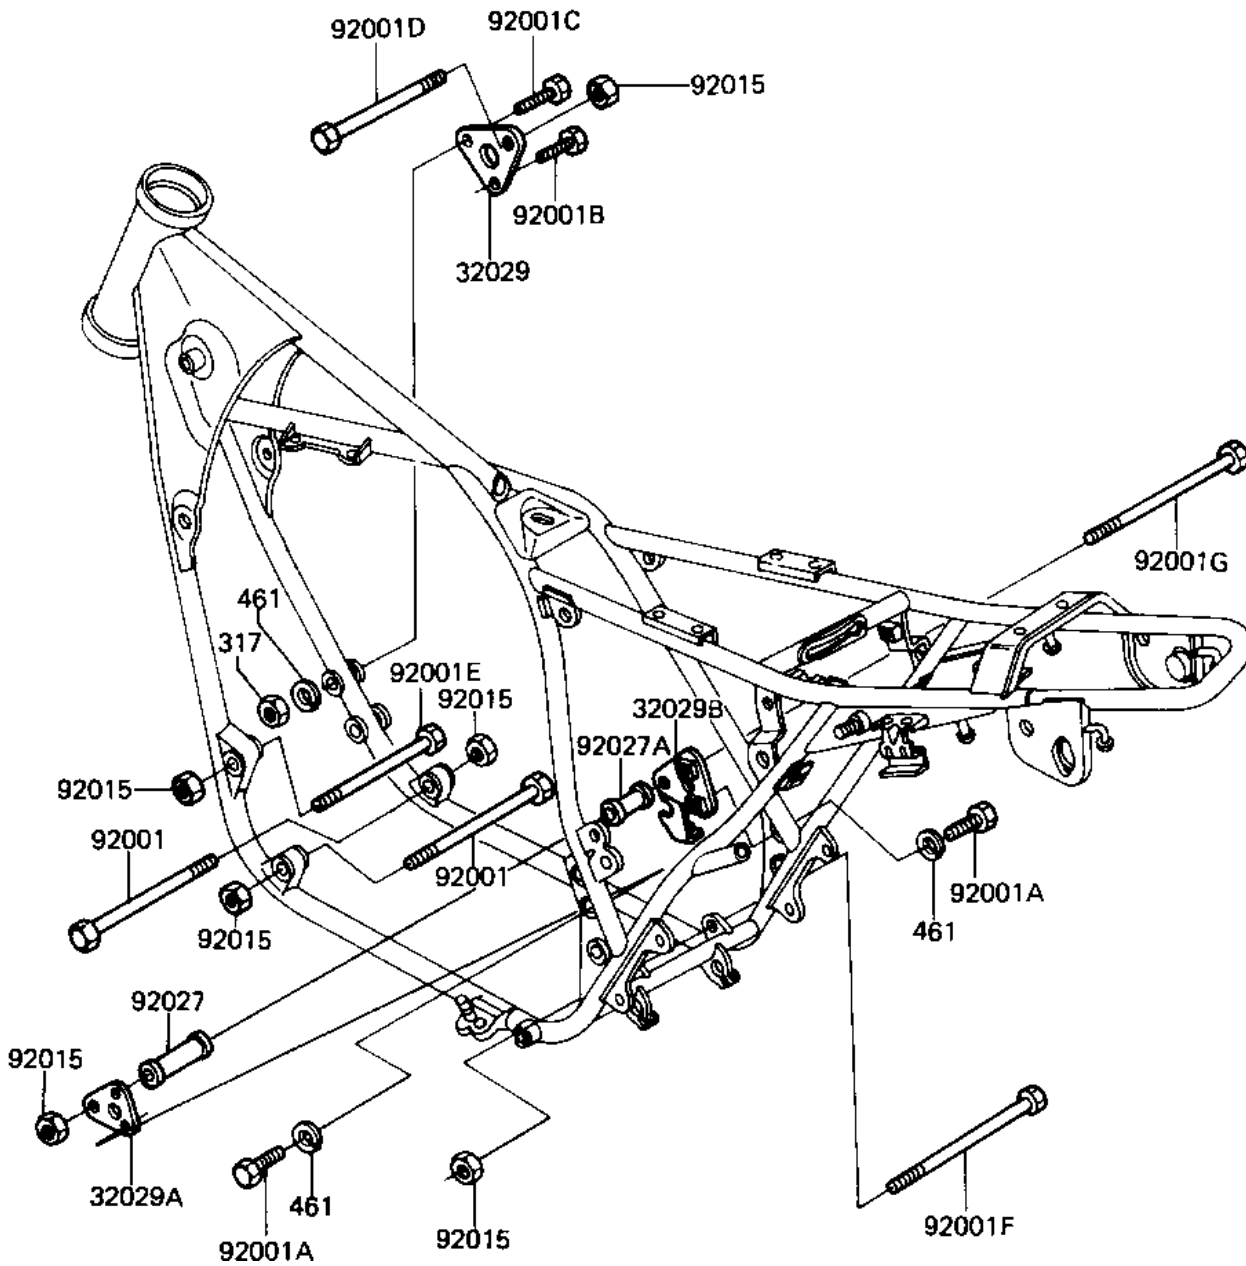

1982 550 LTD PARTS DIAGRAM

FRAME FITTINGS ('82-'83 C3/C4)

F2131-0042

1982 550 LTD PARTS LIST

FRAME FITTINGS ('82-'83 C3/C4)

ITEM NAME	PART NUMBER	QUANTITY
BRACKET,ENGINE (Ref # 32029)	32029-1048	1
BRACKET,ENGINE (Ref # 32029A)	32029-1049	1
BRACKET,ENGINE (Ref # 32029B)	32029-1050	1
BOLT,HEX HEAD,10X84 (Ref # 92001)	92001-1048	1
BOLT (Ref # 92001A)	92001-1578	1
BOLT,FLANGED,8X60 (Ref # 92001B)	92001-1581	1
BOLT-FLANGE (Ref # 92001C)	92001-1582	1
BOLT,FLANGED,10X60 (Ref # 92001D)	92001-1599	1
BOLT,FLANGED,10X70 (Ref # 92001E)	92001-1618	1
BOLT,FLANGED,10X180 (Ref # 92001F)	92001-1606	1
BOLT,FLANGED,10X255 (Ref # 92001G)	92001-1609	1
NUT,LOCK,10MM (Ref # 92015)	92019-021	1
COLLAR,L=57.5M/M (Ref # 92027)	92027-1109	1
COLLAR,L=37M/M (Ref # 92027A)	92027-1110	1
NUT,8M/M (Ref # 317)	317B0800	1
WASHER SPRING 8MM (Ref # 461)	461F0800	1