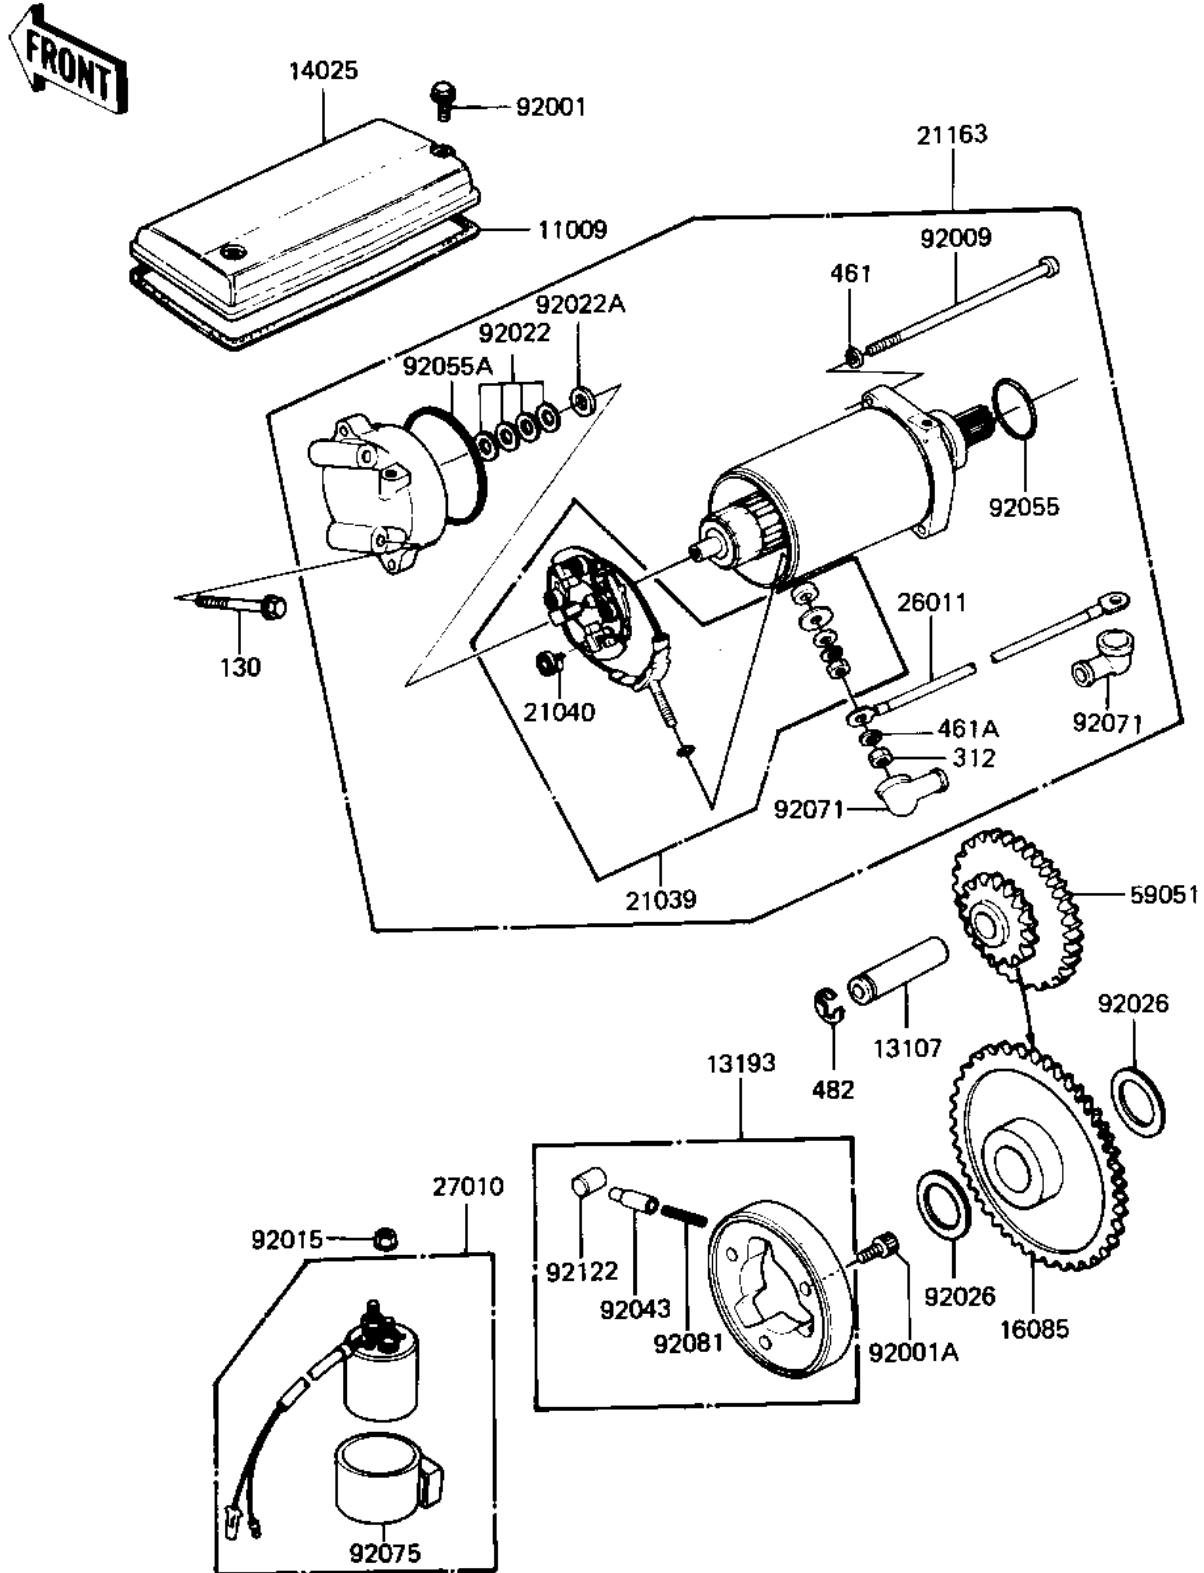

1982 550 LTD PARTS DIAGRAM

STARTER MOTOR/STARTER CLUTCH ('82-'83 C3)

E1840-0007

1982 550 LTD PARTS LIST

STARTER MOTOR/STARTER CLUTCH ('82-'83 C3)

ITEM NAME	PART NUMBER	QUANTITY
GASKET,STARTER COVER (Ref # 11009)	11009-1069	1
SHAFT,IDLE GEAR (Ref # 13107)	13107-1006	1
CLUTCH ASSY,ONEWAY (Ref # 13193)	13193-1002	1
COVER,STARTER MOTOR (Ref # 14025)	14025-1050	1
GEAR,ONEWAY CLUTCH (Ref # 16085)	16085-1030	1
BRUSH SET,CARBON (Ref # 21039)	21039-1005	1
SPRING,CARBON BRUSH (Ref # 21040)	21040-1002	1
STARTER-ELECTRIC (Ref # 21163)	21163-1031	1
WIRE,STARTER MOTOR (Ref # 26011)	26011-1073	1
SWITCH ASSY,MAGNETIC (Ref # 27010)	21164-005	1
GEAR,STARTER IDLE (Ref # 59051)	59051-1011	1
BOLT,6X10 (Ref # 92001)	92001-1151	1
BOLT,SOCKET,8X10 (Ref # 92001A)	92001-1424	1
SCREW,PAN HEAD,6X110 (Ref # 92009)	21015-005	1
NUT-6MM (Ref # 92015)	92015-1078	1
WASHER,THRUST,0.2T (Ref # 92022)	21025-011	1
WASHER,THRUST,0.8T (Ref # 92022A)	92022-1132	1
SPACER,25X36X3.2 (Ref # 92026)	92026-1025	1
PIN (Ref # 92043)	92043-132	1
"0" RING,STARTING MTR (Ref # 92055)	21027-004	1
"0" RING,STARTER MOTR (Ref # 92055A)	92055-1086	1
GROMMET,CORD (Ref # 92071)	21017-017	1
DAMPER MAG SWITCH SHK (Ref # 92075)	21064-002	1
SPRING,COIL (Ref # 92081)	92081-159	1
ROLLER (Ref # 92122)	92122-006	1
BOLT,FLANGED,6X55 (Ref # 130)	130G0655	1
NUT 6MM (Ref # 312)	312B0600	1
WASHER SPRING 5MM (Ref # 461)	461F0500	1
WASHER SPRING 6MM (Ref # 461A)	461F0600	1

1982 550 LTD PARTS LIST

STARTER MOTOR/STARTER CLUTCH ('82-'83 C3)

ITEM NAME	PART NUMBER	QUANTITY
CIRCLIP 12MM (Ref # 482)	482K0200	1