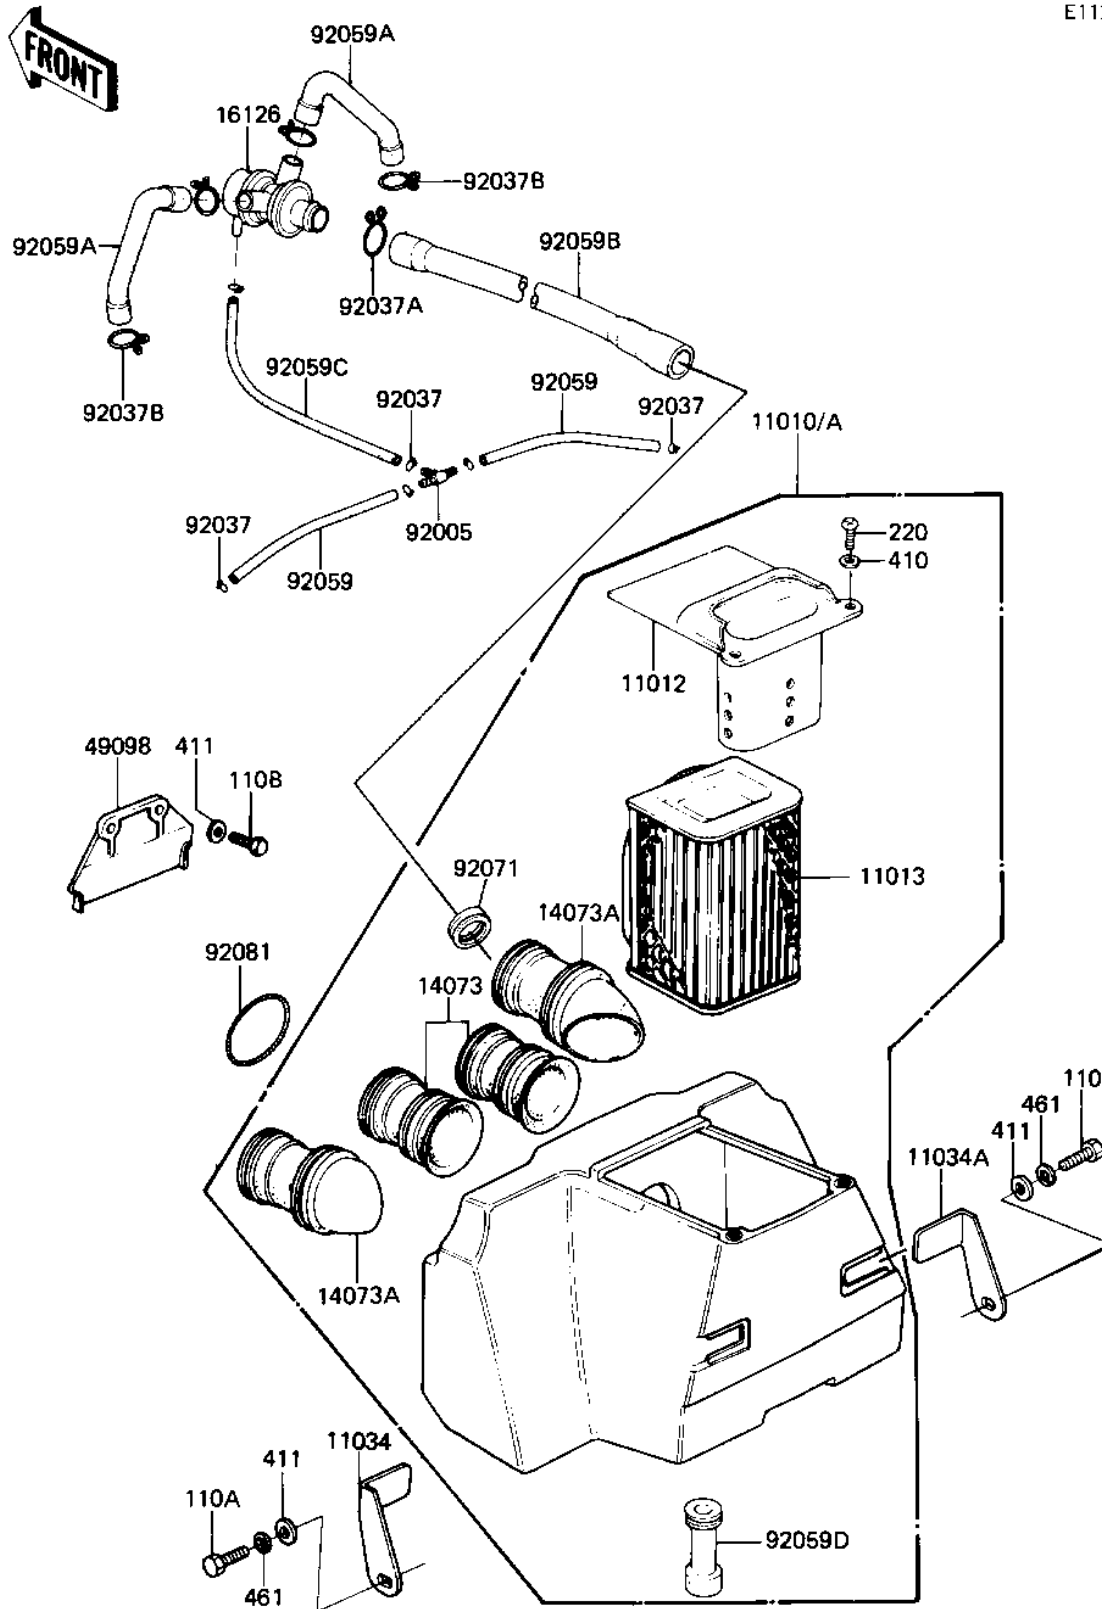

## 1982 550 LTD PARTS DIAGRAM

AIR CLEANER ('82-'83 C3/C4)

E1130-0044

## 1982 550 LTD PARTS LIST

AIR CLEANER ('82-'83 C3/C4)

ITEM NAME	PART NUMBER	QUANTITY
FILTER-ASSY-AIR (Ref # 11010)	11010-1103	1
FILTER-ASSY-AIR (Canada) (Ref # 11010A)	11010-1104	1
CAP,AIR FILTER,INTAKE (Ref # 11012)	11012-1185	1
ELEMENT,AIR CLNR (Ref # 11013)	11013-1013	1
BRACKET,AIR CLEANER,L (Ref # 11034)	11034-1782	1
BRACKET,AIR CLEANER,R (Ref # 11034A)	11034-1783	1
INLET DUCT,#2,3 (Ref # 14073)	11015-057	1
INLET PIPE,#1.4 (Ref # 14073A)	11015-063	1
VALVE ASSY,AIR SWITCH (Ref # 16126)	16126-1017	1
BAFFLE PLT,AIR CLEANER (Ref # 49098)	11019-003	1
FITTING,TUBE (Ref # 92005)	92005-1017	1
CLAMP-PIPE (Ref # 92037)	92037-072	1
CLAMP (Ref # 92037A)	92037-1076	1
CLAMP,BREATHER TUBE (Ref # 92037B)	92037-213	1
TUBE,VACUUM,LONG (Ref # 92059)	92059-1162	1
TUBE (Ref # 92059A)	92059-1034	1
TUBE,19X21X340L (Ref # 92059B)	92059-1039	1
TUBE,4X9X220L (Ref # 92059C)	92059-1040	1
TUBE,BREATHER,10X63L (Ref # 92059D)	92059-1200	1
GROMMET,AIR CLEANER (Ref # 92071)	92071-1013	1
SPRING COIL (Ref # 92081)	92081-047	1
BOLT-UPSET,6X12 (Ref # 110)	112G0612	1
BOLT-UPSET 6X14 (Ref # 110A)	112B0614	1
BOLT-UPSET (Ref # 110B)	112G0618	1
SCREW PAN HEAD 6X12 (Ref # 220)	220B0612	1
WASHER PLAIN 6MM (Ref # 410)	410B0600	1
WASHER PLAIN 6MM (Ref # 411)	411B0600	1
WASHER SPRING 6MM (Ref # 461)	461F0600	1