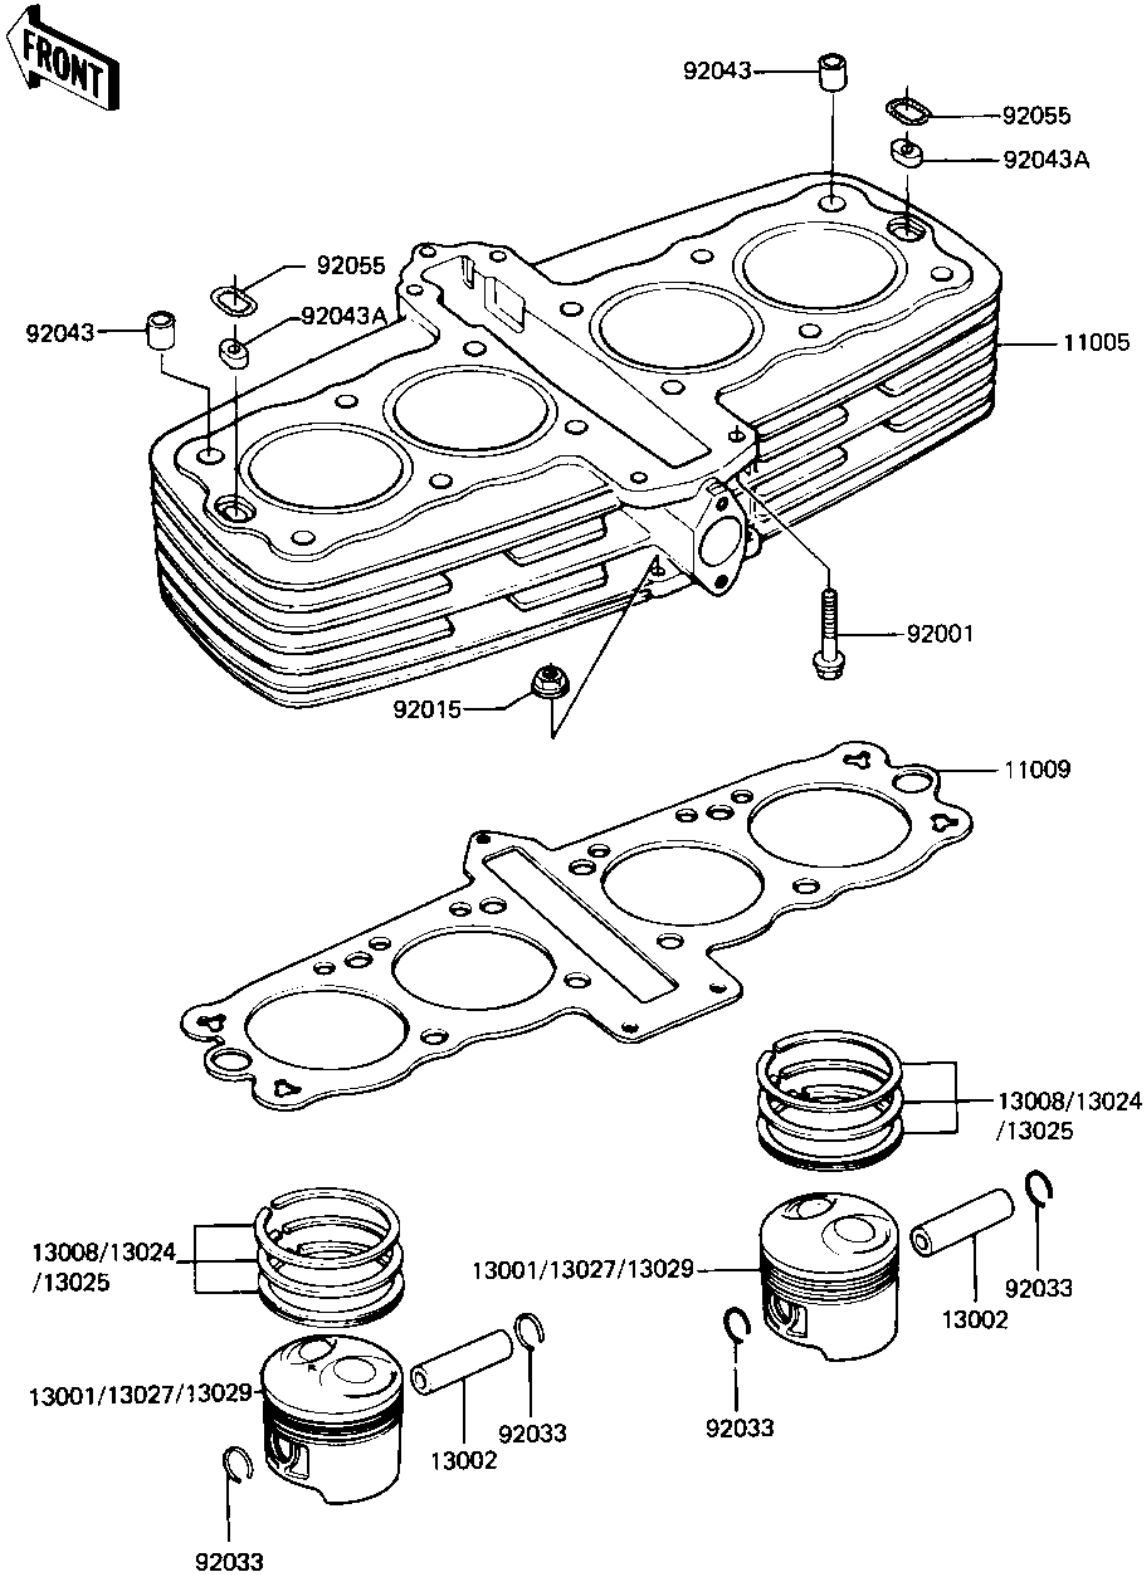

1982 550 LTD PARTS DIAGRAM

CYLINDER/PISTONS ('82-'83 C3/C4)

E1120-0003

1982 550 LTD PARTS LIST

CYLINDER/PISTONS ('82-'83 C3/C4)

ITEM NAME	PART NUMBER	QUANTITY
CYLINDER ASSY,SILVER (Ref # 11005)	11005-1111	1
GASKET,CYLINDER BASE (Ref # 11009)	11009-1932	1
PISTON-ENGINE,STD (Ref # 13001)	13001-1121	1
PIN-PISTON (Ref # 13002)	13002-1012	1
RING-SET-PISTON,STD (Ref # 13008)	13008-1009	1
RING-SET-PISTON-LL (Ref # 13024)	13024-1010	1
RING-SET-PISTON-L (Ref # 13025)	13025-1010	1
PISTON-ENGINE-LL (Ref # 13027)	13027-1053	1
PISTON-ENGINE-L (Ref # 13029)	13029-1055	1
BOLT (Ref # 92001)	92003-202	1
NUT-6MM (Ref # 92015)	92015-1078	1
CIRCLIP,PISTON (Ref # 92033)	92033-1050	1
PIN,DOWEL,12MM (Ref # 92043)	92042-031	1
PIN,OIL LINE (Ref # 92043A)	92043-1210	1
RING-O (Ref # 92055)	92055-1147	1