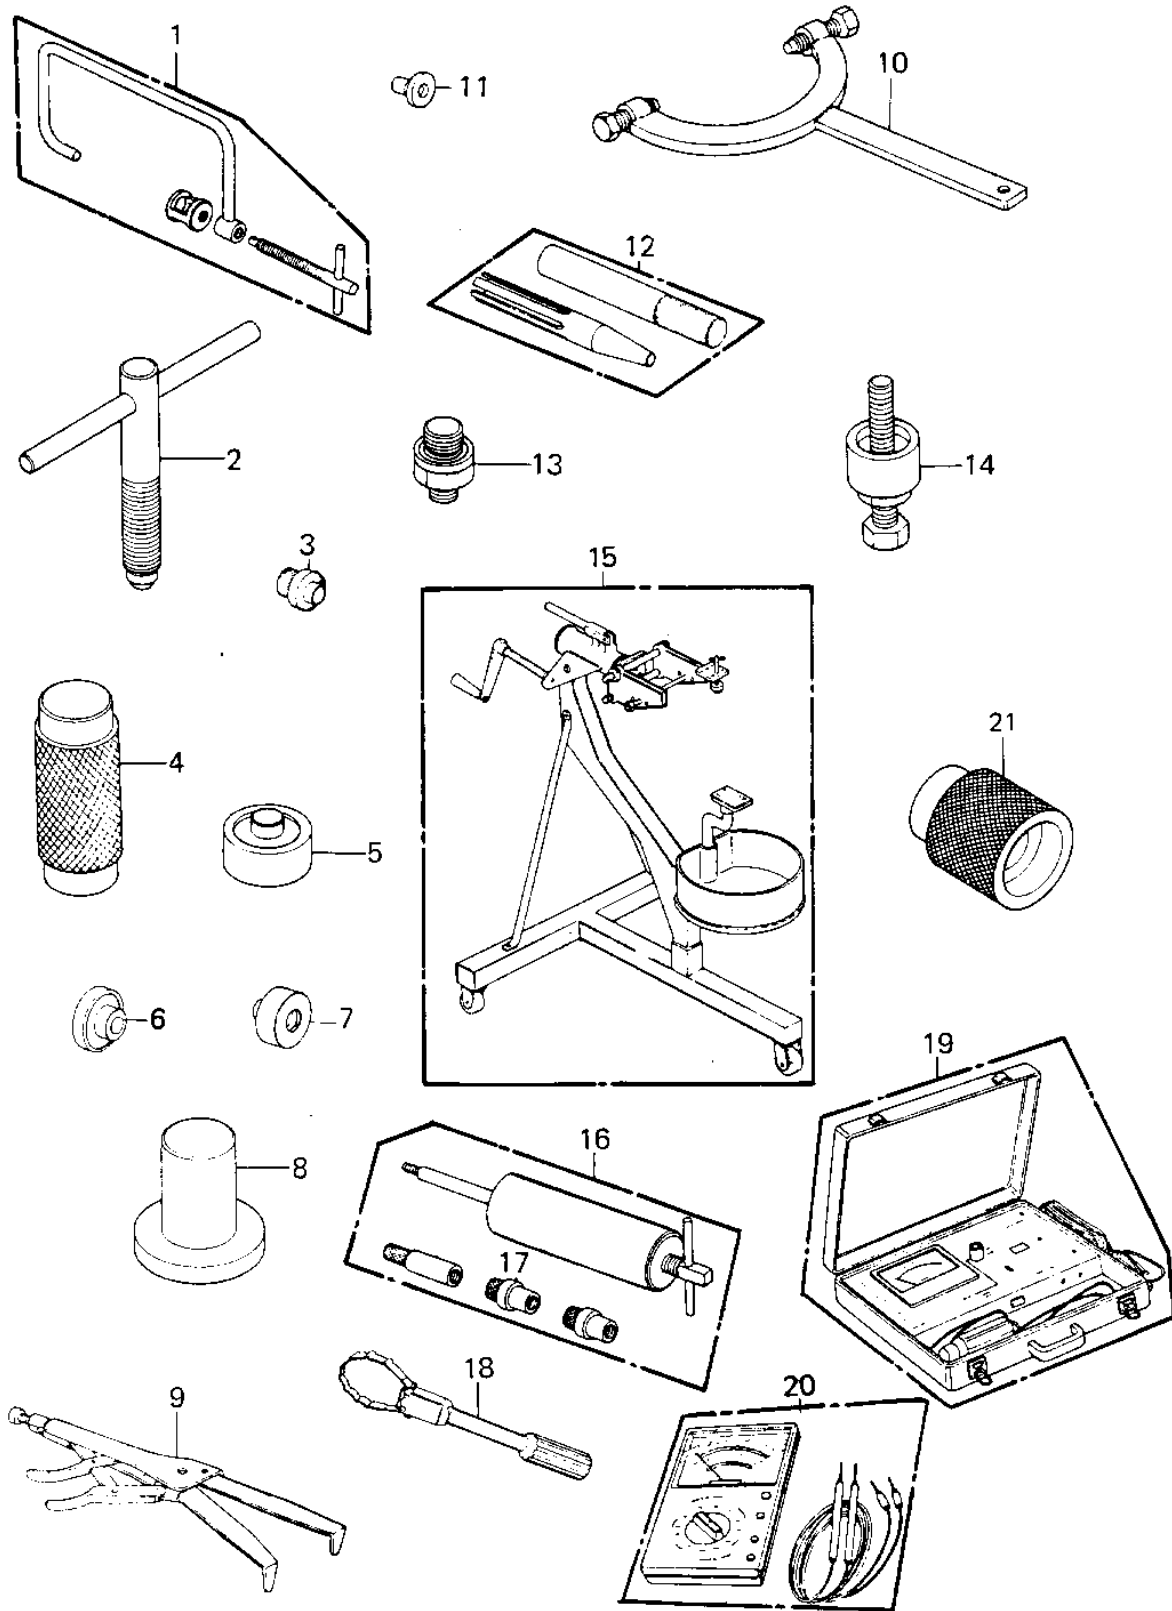

1980 550 LTD PARTS DIAGRAM

SPECIAL SERVICE TOOLS "B" ('80-'81 C1/C2)

1980 550 LTD PARTS LIST

SPECIAL SERVICE TOOLS "B" ('80-'81 C1/C2)

ITEM NAME	PART NUMBER	QUANTITY
COMPRESSOR,VLV SPRING (Ref # 1)	57001-241	1
57001-1216 (Canada) (Ref # 2)	57001-254	1
GUIDE,SHIFT OIL SEAL (Ref # 3)	57001-264	1
57001-1129 (Canada) (Ref # 4)	57001-287	1
57001-1129 (Canada) (Ref # 5)	57001-288	1
57001-1129 (Canada) (Ref # 6)	57001-289	1
57001-1129 (Canada) (Ref # 7)	57001-290	1
*** N.L.A.*** (Canada) (Ref # 8)	57001-297	1
57001-1243 (Canada) (Ref # 9)	57001-305	1
57001-1313 (Canada) (Ref # 10)	57001-308	1
ADAPTER,2ND GEAR PULR (Ref # 11)	57001-317	1
*** N.L.A.*** (Canada) (Ref # 12)	57001-380	1
57001-1278 (Canada) (Ref # 13)	57001-403	1
UNAVAILABLE IN PRICE BOOK (Ref # 14)	57001-535	1
*** N.L.A.*** (Canada) (Ref # 15)	57001-900	1
PULLER-PISTON PIN (Ref # 16)	57001-910	1
ADAPTER B, PIN PULLER (Ref # 17)	57001-913	1
57001-1094 (Canada) (Ref # 18)	57001-921	1
*** N.L.A.*** (Canada) (Ref # 19)	57001-980	1
MULTIMETER (Ref # 20)	57001-983	1
DRIVER,FORK OIL SEAL (Ref # 21)	57001-1091	1