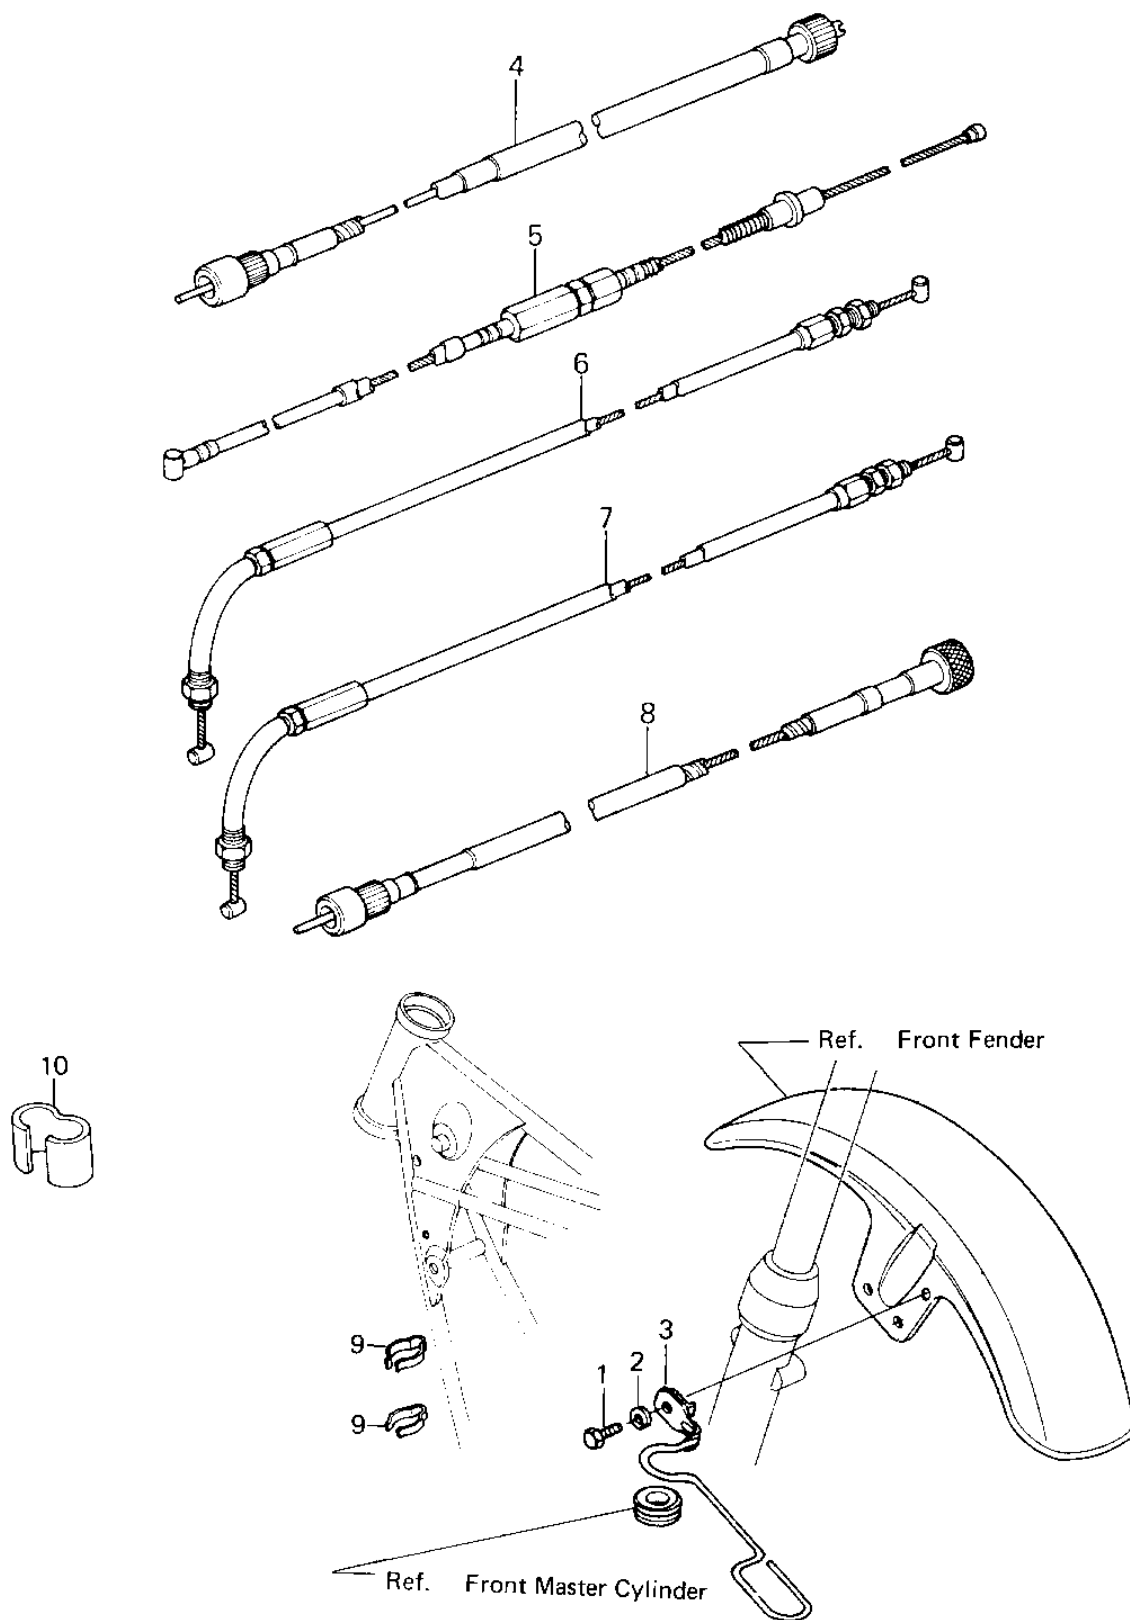

1980 550 LTD PARTS DIAGRAM

CABLES ('80-81 C1/C2)

1980 550 LTD PARTS LIST

CABLES ('80-81 C1/C2)

ITEM NAME	PART NUMBER	QUANTITY
BOLT-UPSET,6X12 (Ref # 1)	112G0612	1
WASHER SPRING 6MM (Ref # 2)	461F0600	1
CLAMP,CABLE (Ref # 3)	92037-1116	2
CABLE,SPEEDOMETER (Ref # 4)	54001-1029	1
CABLE,CLUTCH (Ref # 5)	54011-1047	1
CABLE,THROTTLE,OPEN (Ref # 6)	54012-1012	1
CABLE,THROTTLE,CLOSE (Ref # 7)	54012-1013	1
CABLE,TACHOMETER (Ref # 8)	54018-1008	1
CLAMP,CLUTCH CABLE (Ref # 9)	92037-1086	1
CLAMP-CABLE (Ref # 10)	92037-069	1