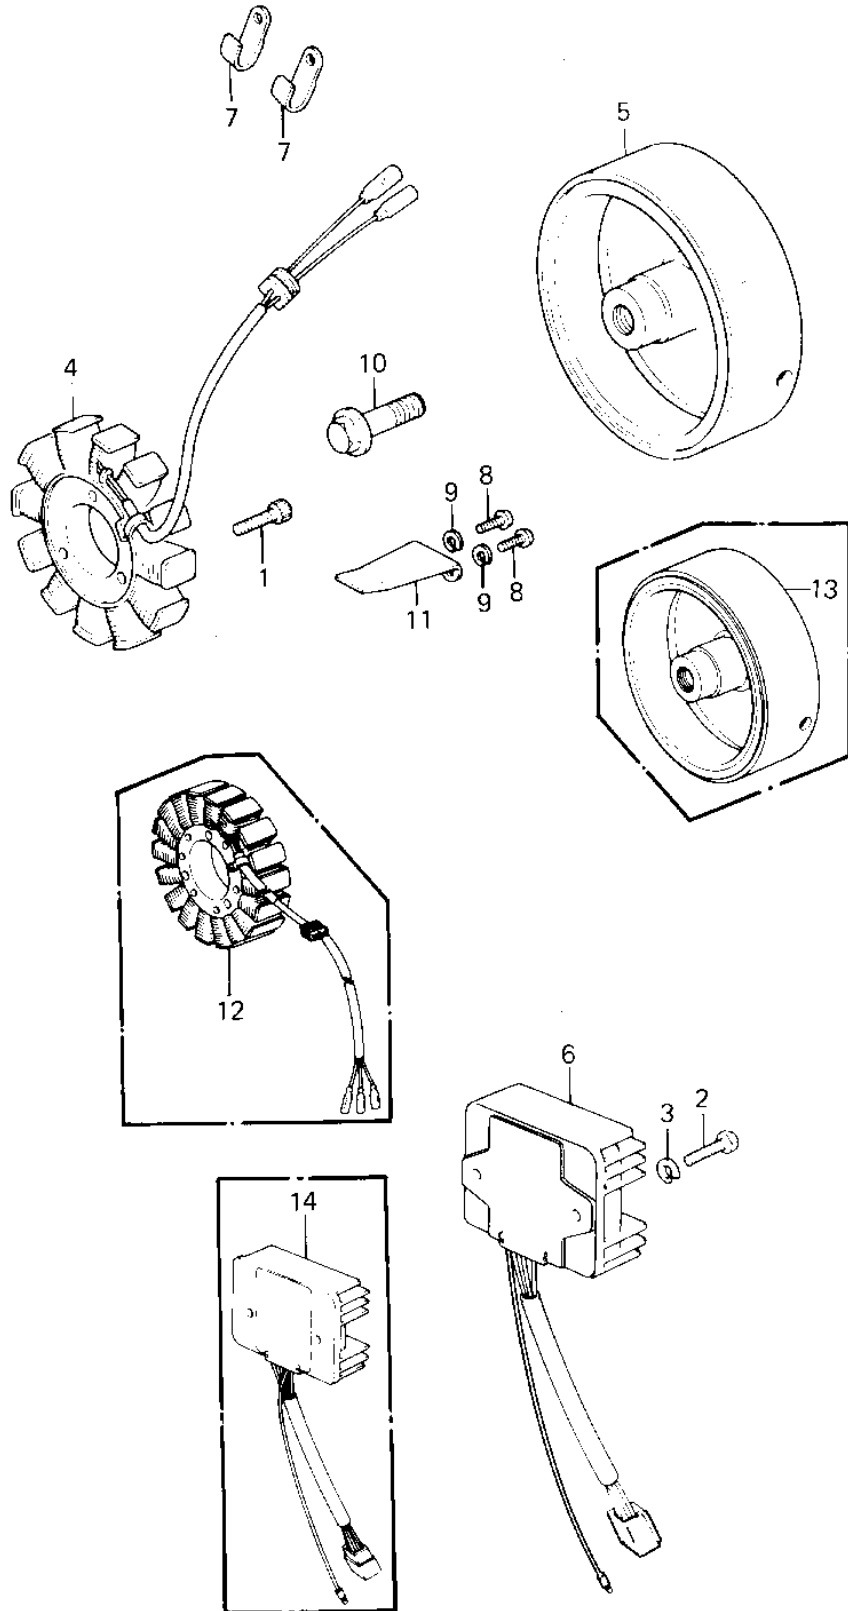

## 1980 550 LTD PARTS DIAGRAM

GENERATOR/REGULATOR ('80-'81 C1/C2)

## 1980 550 LTD PARTS LIST

GENERATOR/REGULATOR ('80-'81 C1/C2)

ITEM NAME	PART NUMBER	QUANTITY
BOLT,ALLEN,6X28 (Ref # 1)	120P0628	1
BOLT-UPSET (Ref # 2)	112G0625	1
WASHER SPRING 6MM (Ref # 3)	461F0600	1
STATOR ASSY,GENERATOR (Ref # 4)	21003-1013	1
ROTOR,GENERATOR (Ref # 5)	21050-1007	1
REGULATOR,VOLTAGE (Ref # 6)	21066-1011	1
CLAMP,WIRING HARNESS (Ref # 7)	21126-008	1
SCREW PAN HEAD 5X12 (Ref # 8)	220B0512	1
WASHER SPRING 5MM (Ref # 9)	461F0500	1
BOLT,10X40 (Ref # 10)	92001-1201	1
CLAMP,GENERATOR WIRE (Ref # 11)	92037-1122	1
STATOR,GENERATOR (Ref # 12)	21003-1038	1
FLYWHEEL,GENERATOR (Ref # 13)	21050-1019	1
REGULATOR,VOLTAGE (Ref # 14)	21066-1008	1