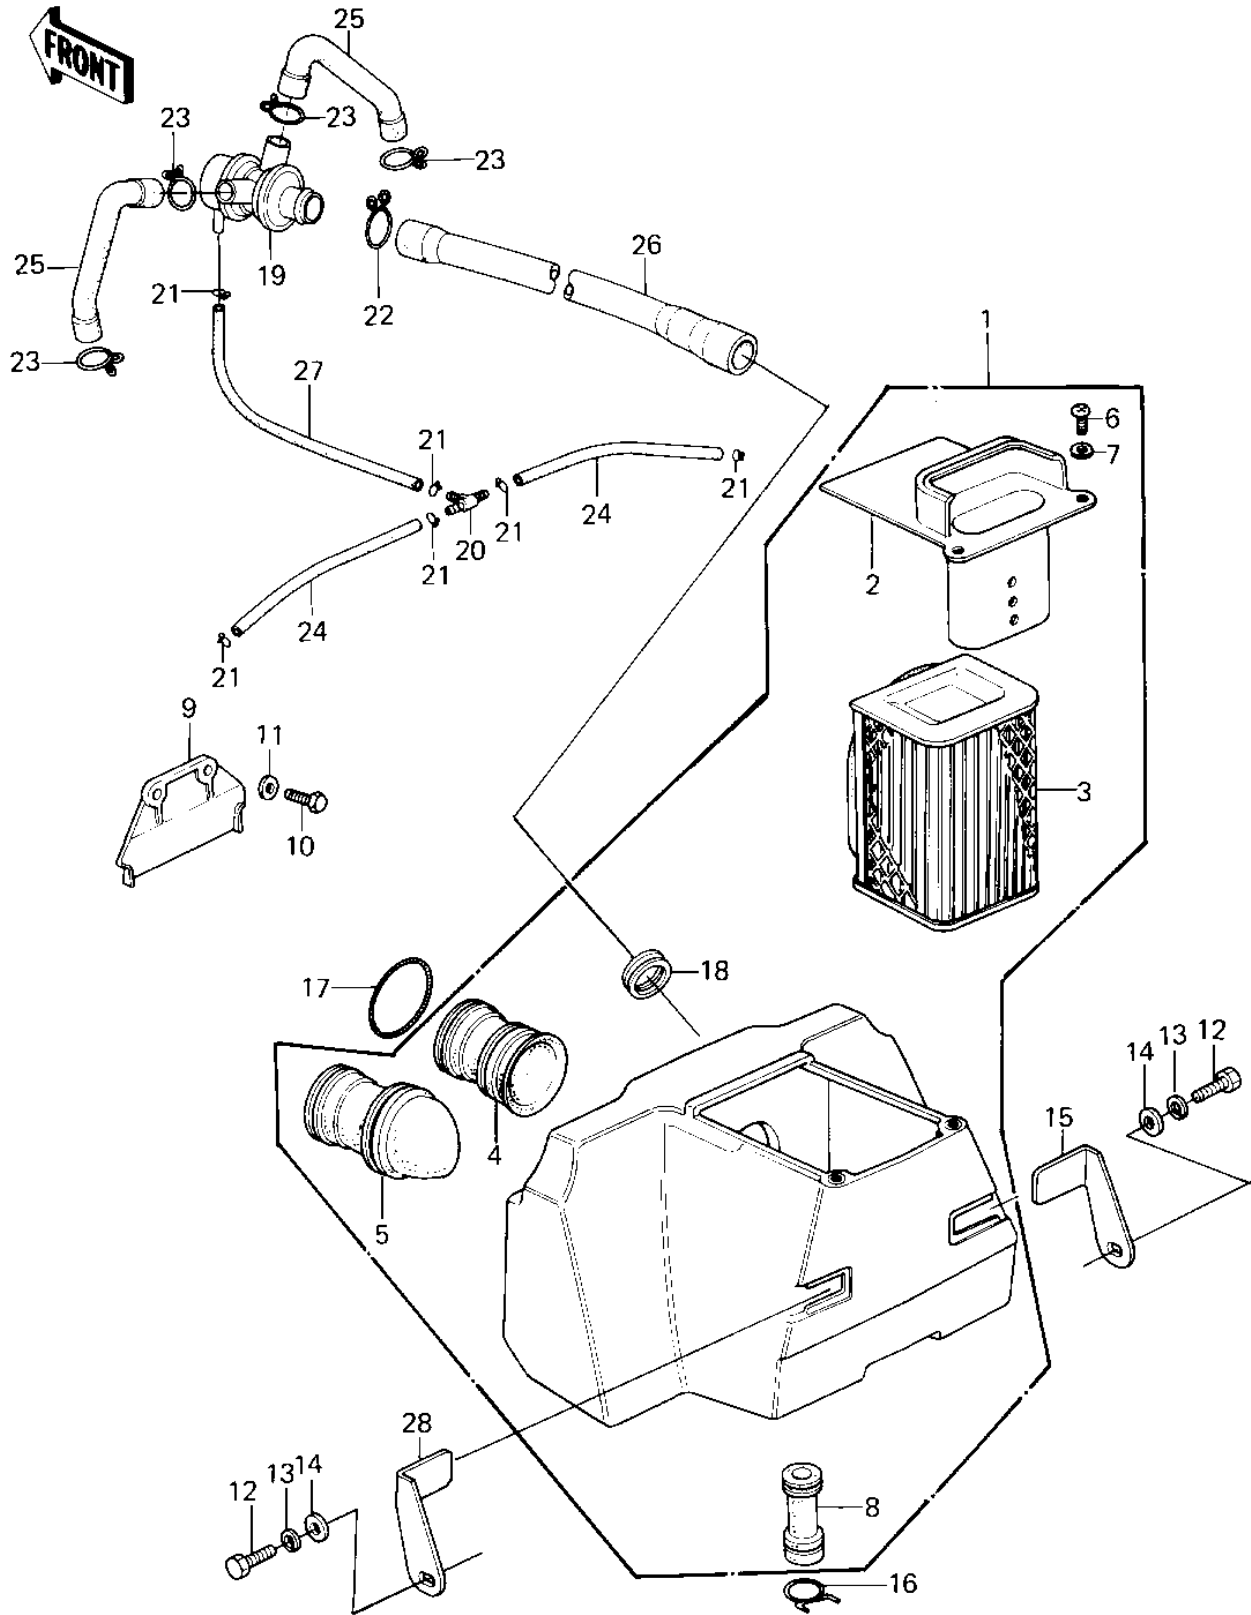

1980 550 LTD PARTS DIAGRAM

AIR CLEANER ('80-'81 C1/C2)

1980 550 LTD PARTS LIST

AIR CLEANER ('80-'81 C1/C2)

ITEM NAME	PART NUMBER	QUANTITY
FILTER-ASSY-AIR (Ref # 1)	11010-1103	1
11010-1104 (Canada) (Ref # 1)	11010-1054	1
CAP,AIR FILTER (Ref # 2)	11012-1183	1
ELEMENT,AIR CLNR (Ref # 3)	11013-1013	1
INLET DUCT,#2,3 (Ref # 4)	11015-057	1
INLET PIPE,#1.4 (Ref # 5)	11015-063	1
SCREW PAN HEAD 6X12 (Ref # 6)	220B0612	1
WASHER PLAIN 6MM (Ref # 7)	410B0600	1
TUBE,BREATHER,10X63L (Ref # 8)	92059-1200	1
BAFFLE PLT,AIR CLEANER (Ref # 9)	11019-003	1
BOLT-UPSET (Ref # 10)	112G0618	1
WASHER PLAIN 6MM (Ref # 11)	411B0600	2
BOLT-UPSET,6X12 (Ref # 12)	112G0612	1
WASHER SPRING 6MM (Ref # 13)	461F0600	1
BRACKET,AIR CLEANER,R (Ref # 15)	11034-1783	1
CLAMP BREATHER PIPE (Ref # 16)	92037-028	1
SPRING COIL (Ref # 17)	92081-047	1
GROMMET,AIR CLEANER (Ref # 18)	92071-1013	1
VALVE ASSY,AIR SWITCH (Ref # 19)	16126-1017	1
FITTING,TUBE (Ref # 20)	92005-1017	1
CLAMP-PIPE (Ref # 21)	92037-072	1
CLAMP (Ref # 22)	92037-1076	1
CLAMP,BREATHER TUBE (Ref # 23)	92037-213	1
TUBE,VACUUM,LONG (Ref # 24)	92059-1162	1
TUBE (Ref # 24)	92059-1034	1
TUBE,19X21X340L (Ref # 26)	92059-1039	1
TUBE,4X9X220L (Ref # 27)	92059-1040	1
BRACKET,AIR CLEANER,L (Ref # 28)	11034-1782	1